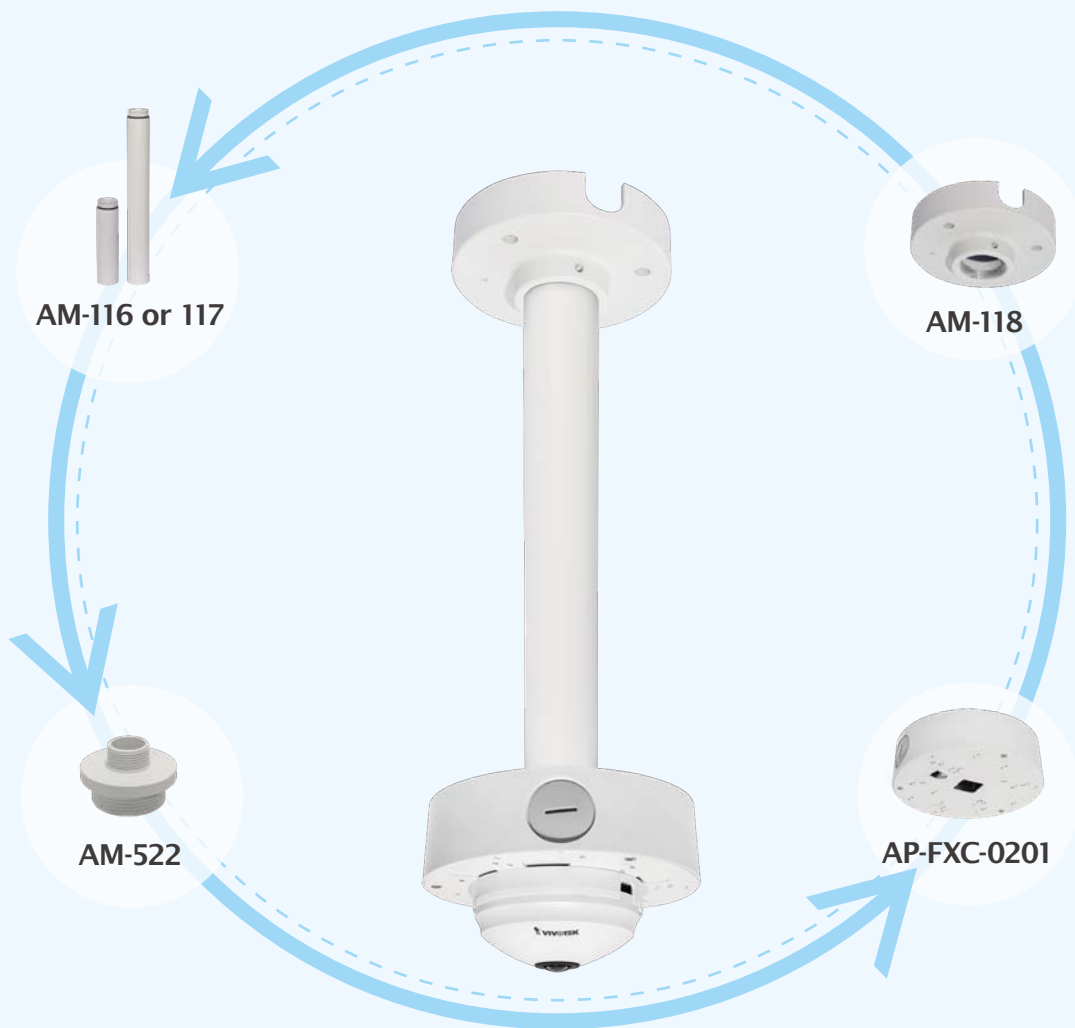

FE8180

Fisheye Network Camera

Accessory

Conduit Box

Conduit Box with PoE Extender

Ceiling Mount

Wall Mount

FE8180

Fisheye Network Camera

Ceiling Mount (Default)

Item	Number	Description
Ceiling Mount Kit	1	Default Ceiling Mount Kit

FE8180

Fisheye Network Camera

Wall Mount

Item	Number	Description
AM-216	1	15° Tilt Mount Bracket

FE8180

Fisheye Network Camera

Conduit Box

Item	Number	Description
AM-116	1	Pendant Pipe 20 cm
AM-117	1	Pendant Pipe 40 cm
AM-118	1	Pendant Head
AM-522	1	Adaptor for 3/4" NPT and 1.5" PS11
AM-712	1	Conduit Box

FE8180

Fisheye Network Camera

Conduit Box with PoE Extender

Item	Number	Description
AM-116	1	Pendant Pipe 20 cm
AM-117	1	Pendant Pipe 40 cm
AM-118	1	Pendant Head
AM-522	1	Adaptor for 3/4" NPT and 1.5" PS11
AP-FXC-0201	1	Conduit Box with PoE Extender