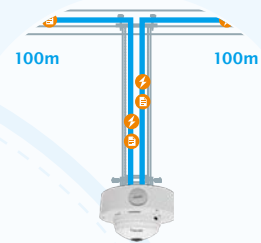

FE8180

Fisheye Network Camera

Accessory

Conduit Box

Conduit Box with PoE Extender

Ceiling Mount

Wall Mount

FE8180

Fisheye Network Camera

Ceiling Mount (Default)

Item	Number	Description
Ceiling Mount Kit	1	Default Ceiling Mount Kit

FE8180

Fisheye Network Camera

Wall Mount

Item	Number	Description
AM-216	1	15° Tilt Mount Bracket