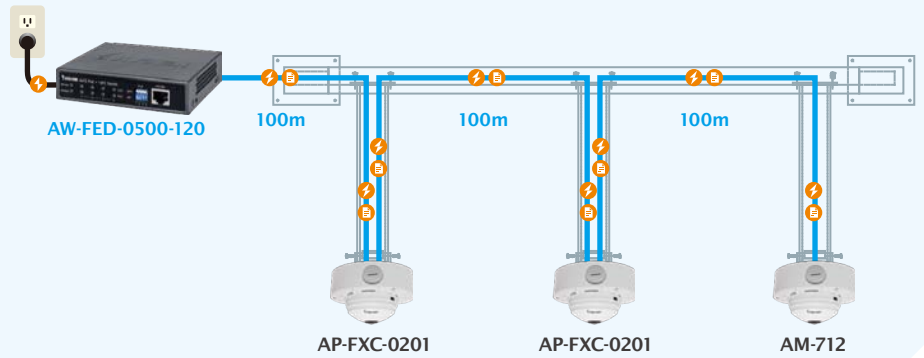

FE8180

Fisheye Network Camera

Accessory

Conduit Box

Conduit Box with PoE Extender

Ceiling Mount

Wall Mount

FE8180

Fisheye Network Camera

Ceiling Mount (Default)

Item	Number	Description
Ceiling Mount Kit	1	Default Ceiling Mount Kit

FE8180

Fisheye Network Camera

Wall Mount

Item	Number	Description
AM-216	1	15° Tilt Mount Bracket

FE8180

Fisheye Network Camera

Conduit Box

Item	Number	Description
AM-116	1	Pendant Pipe 20 cm
AM-117	1	Pendant Pipe 40 cm
AM-118	1	Pendant Head
AM-522	1	Adaptor for 3/4" NPT and 1.5" PS11
AM-712	1	Conduit Box