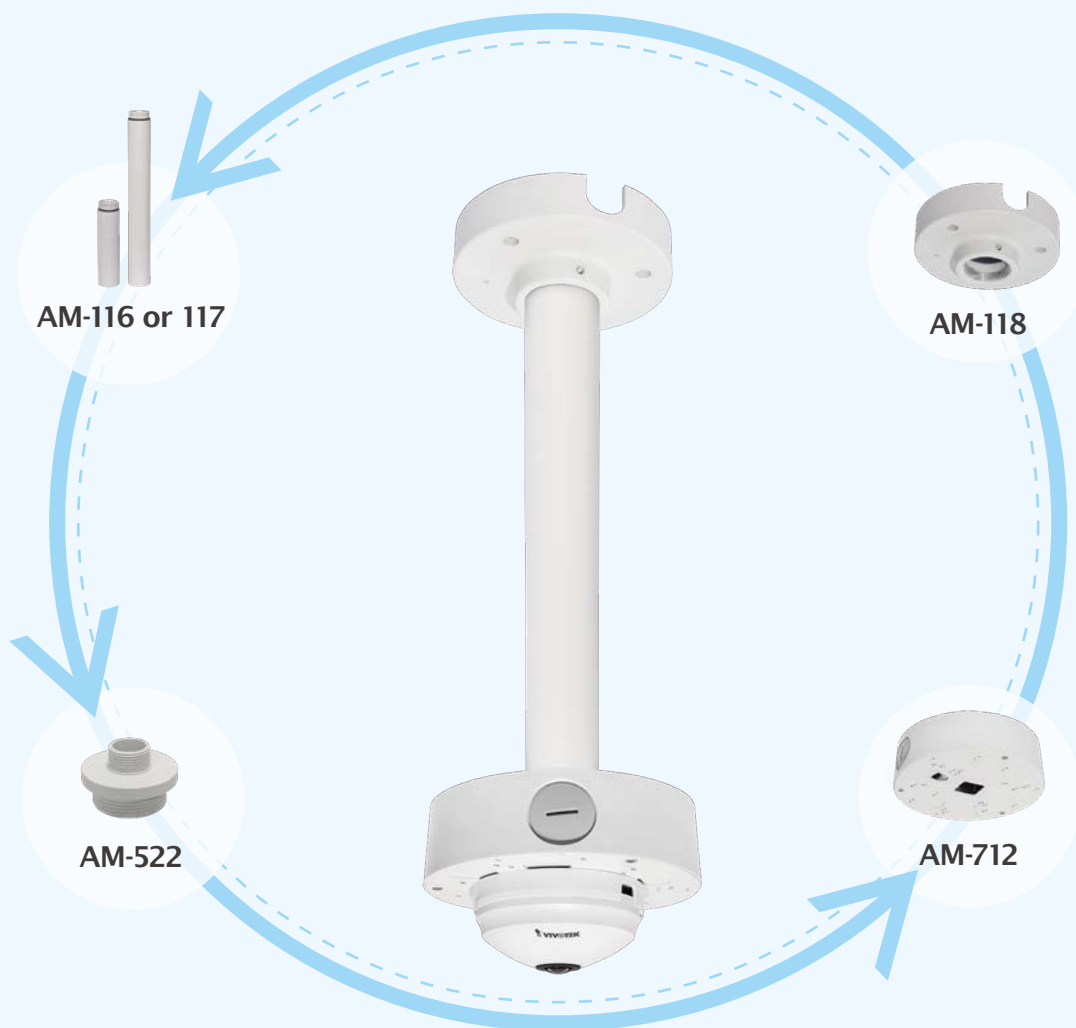

FE8180

Fisheye Network Camera

Accessory

Conduit Box

Conduit Box with PoE Extender

Ceiling Mount

Wall Mount

FE8180

Fisheye Network Camera

Ceiling Mount (Default)

Item	Number	Description
Ceiling Mount Kit	1	Default Ceiling Mount Kit

FE8180

Fisheye Network Camera

Wall Mount

Item	Number	Description
AM-216	1	15° Tilt Mount Bracket

FE8180

Fisheye Network Camera

Conduit Box

Item	Number	Description
AM-116	1	Pendant Pipe 20 cm
AM-117	1	Pendant Pipe 40 cm
AM-118	1	Pendant Head
AM-522	1	Adaptor for 3/4" NPT and 1.5" PS11
AM-712	1	Conduit Box

FE8180

Fisheye Network Camera

Conduit Box with PoE Extender

Item	Number	Description
AM-116	1	Pendant Pipe 20 cm
AM-117	1	Pendant Pipe 40 cm
AM-118	1	Pendant Head
AM-522	1	Adaptor for 3/4" NPT and 1.5" PS11
AP-FXC-0201	1	Conduit Box with PoE Extender