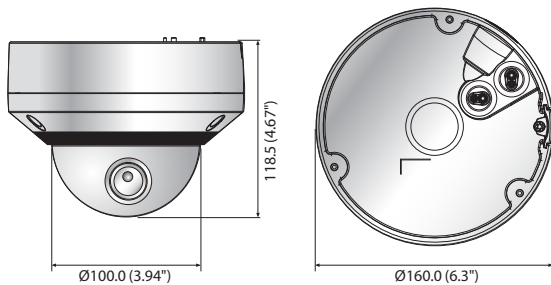

Dimensions

Unit : mm (inch)