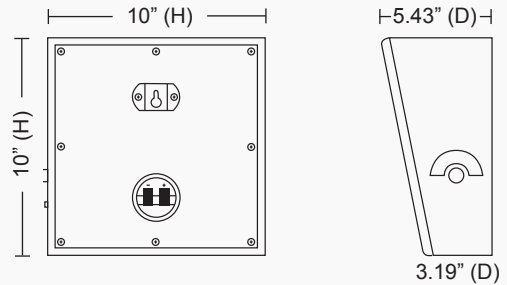

86 Series - 70/25V Wall Baffle Speaker

WB86T 8" 70/25V Wall Baffle Speaker

Features

- Solid wood construction
- Fully enclosed for internal component protection
- Black cloth grille
- 70/25V selectable transformer
- Press terminals for wiring
- Lifetime warranty

Specifications

RMS Power	10W
Max. Power.....	15W
Transformer Type	70/25V (selectable)
Transformer Power Type	10W, 5W, 2.5W, 1.25W, 0.625W & 8 Ohms
Termination Type	Press terminal
Sensitivity (1W/1M).....	93dB
Maximum SPL (Pax/1M).....	105dB
Driver Impedance	8 Ohms
Magnet.....	5 oz. ferrite
Frequency Response Range	85Hz ~ 20kHz
Dispersion @ 1000Hz	120° Conical
Driver.....	8" paper cone woofer, 8" dual cone tweeter
Speaker Dimensions.....	10" (W) x 10" (H) x 5.43" top / 3.19" bottom (D)
Mounting Dimensions	7.625" (Dia.)
Weight	6.9 lbs.
Material.....	Baffle: Wood Grille: Cloth
Color.....	Brown body, black grille