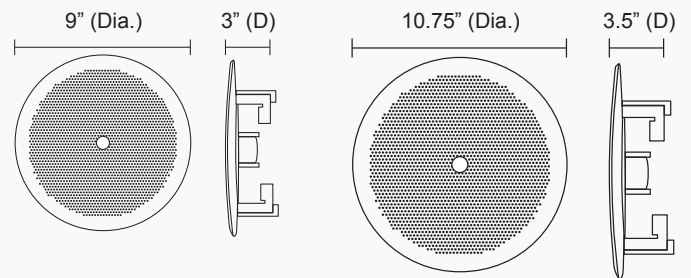

SPG66TC 6" 70/25V modern grille in-ceiling speaker with volume control knob

Features

- Modern style mesh steel grille
- 70/25V transformer with colored leads
- Dog-ear mounting clamps for secure installation
- SPG86TC and SPG66TC feature volume control knob centered on grille
- Lifetime warranty

SPG86TC

SPG86T

Specifications

	SPG86T	SPG86TC	SPG66T	SPG66TC
RMS Power	10W	10W	10W	10W
Max. Power.....	15W	15W	15W	15W
Transformer Type	70/25V	70/25V	70/25V	70/25V
Transformer Power Type	5W, 2.5W, 1W, 0.5W, 0.25W & 8 Ohms	5W, 2.5W, 1W, 0.5W, 0.25W & 8 Ohms	5W, 2.5W, 1W, 0.5W, 0.25W & 8 Ohms	5W, 2.5W, 1W, 0.5W, 0.25W & 8 Ohms
Termination Type	Colored leads	Colored leads	Colored leads	Colored leads
Sensitivity (1W/1M).....	91dB	91dB	91dB	91dB
Maximum SPL (Pax/1M).....	101dB	101dB	100dB	100dB
Driver Impedance	8 Ohms	8 Ohms	8 Ohms	8 Ohms
Magnet.....	5 oz. ferrite	5 oz. ferrite	5 oz. ferrite	5 oz. ferrite
Frequency Response Range	120Hz ~ 20kHz	120Hz ~ 20kHz	90Hz ~ 20kHz	90Hz ~ 20kHz
Dispersion @ 1000Hz	120° Conical	120° Conical	120° Conical	120° Conical
Driver	6" paper cone woofer, 8" dual cone tweeter	6" paper cone woofer, 8" dual cone tweeter	8" paper cone woofer, 8" dual cone tweeter	8" paper cone woofer, 8" dual cone tweeter
Speaker Dimensions.....	9" (Dia.) x 3" (D)	9" (Dia.) x 3" (D)	10.75" (Dia.) x 3.5" (D)	10.75" (Dia.) x 3.5" (D)
Mounting Dimensions	7.625" (Dia.)	7.625" (Dia.)	9.5" (Dia.)	9.5" (Dia.)
Minimum Mounting Depth.....	2.4"	2.4"	2.8"	2.8"
Weight	1.9 lbs.	2 lbs.	2.2 lbs.	2.3 lbs.
Material.....	Baffle: High impact polystyrene Grille: Steel	Baffle: High impact polystyrene Grille: Steel	Baffle: High impact polystyrene Grille: Steel	Baffle: High impact polystyrene Grille: Steel
Color.....	Off-White	Off-White	Off-White	Off-White