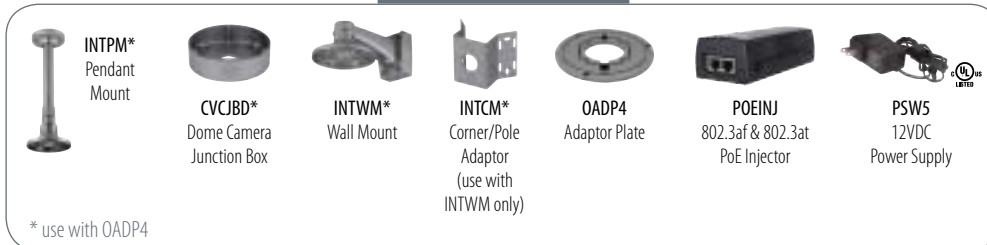

Optional Accessories