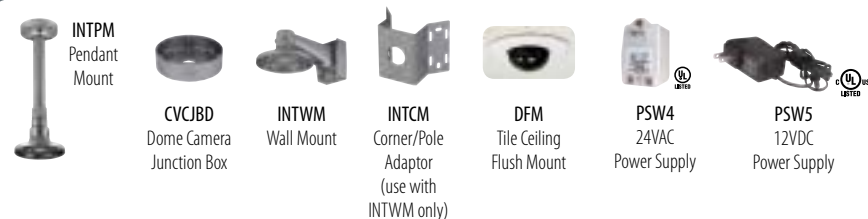

Optional Accessories