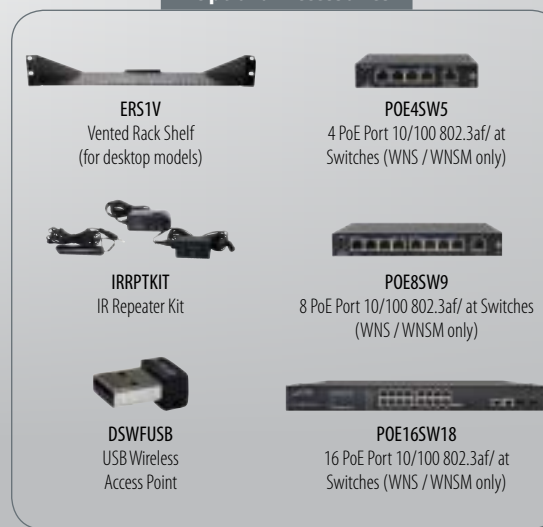

YOUR LOGO HERE

A patented NVR solution that easily mounts in equipment closets or electrical rooms for covert installations

Help your branding efforts by customizing any of our patented wall mounts with your logo!

Base Wall Mount Model

N4WNS 4 channel
N8WNS 8 channel
N16WNS 16 channel

Wall Mount with Built-In Monitor

N4WNSM 4 channel
N8WNSM 8 channel
N16WNSM 16 channel

Wall Mount with Built-In PoE

N4WNSP 4 channel
N8WNSP 8 channel
N16WNSP 16 channel

Wall Mount with Built-In PoE and Monitor

N4WNSPM 4 channel
N8WNSPM 8 channel
N16WNSPM 16 channel

Remote setup through network, HD Image

One click wizard guides you to set up essentials of the system in a logical and easy to understand sequence

Communicate with remote locations instantly to assist in crime prevention

Audio/Visual Crime Deterrent
Stop Crime Before It Happens

Avoid a service call & upgrade NVR software remotely

System Monitoring - Recording device can report performance health issues via email

Cloud upload for events via Google Drive

Mass alert notification via Twitter™

Optional Accessories