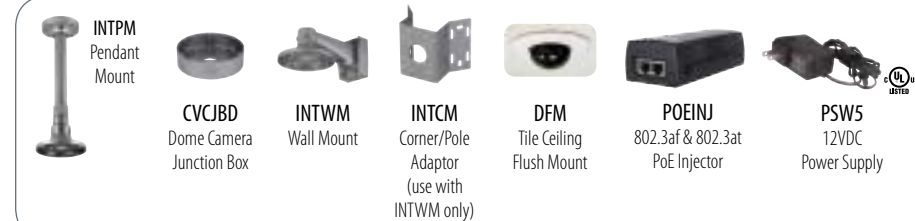

Optional Accessories