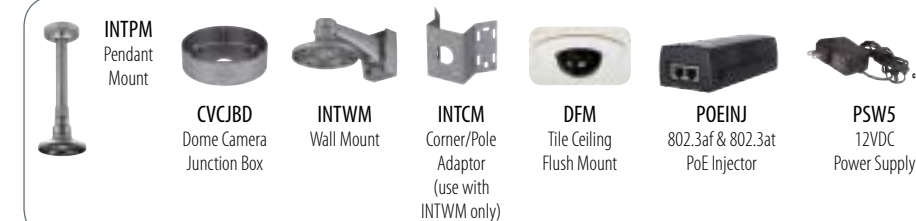

Optional Accessories

*Chameleon Cover™ - for best results when used outdoors, waterproof paint is recommended.

ONVIF is a trademark of Onvif, Inc. | specotech.com • 800.645.5516 • Fax: 631.957.9142 • sales@specotech.com

*Chameleon Cover™ - for best results when used outdoors, waterproof paint is recommended.

ONVIF is a trademark of Onvif, Inc. | specotech.com • 800.645.5516 • Fax: 631.957.9142 • sales@specotech.com