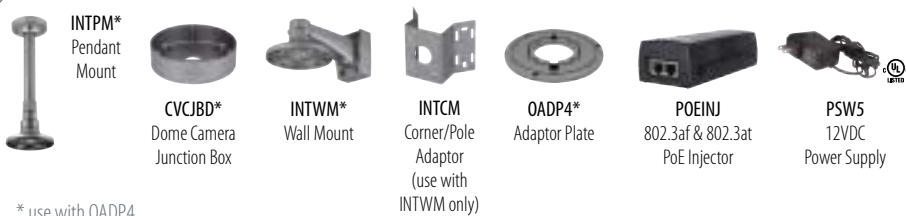

Optional Accessories