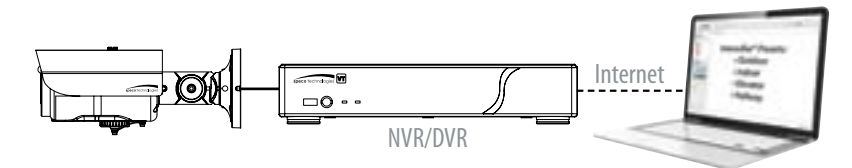

FLEXIBLEINTENSIFIER® TECHNOLOGY

- Available in IP or HD-TVI
- Full HD 1080p
- Adaptive IR LEDs
- Built-in heater and anti-fog glass reduces condensation under any weather condition

- Motorized lens with auto focus
- Wide dynamic range (WDR) operation
- Vandal/tamper resistant
- IP66 compliant
- More features for IP on [pages 12 and 13](#) and HD-TVI on [page 56](#)

1 Color in low ambient light with Intensifier®

2 Monochrome in very low light without IR

3 Monochrome in almost complete darkness with IR

3 LIGHTING CHALLENGES → 1 Technology

Flexible Intensifier® Technology Full HD 1080p Cameras are available in both IP and HD-TVI and fit any lighting application. Each camera has 3 settings: color in low light, monochrome without IR in low light and monochrome with IR in almost complete darkness.

Control the Settings Remotely at Any Time
(i.e. Light threshold, IR intensity, Presets, DNR, AGC)