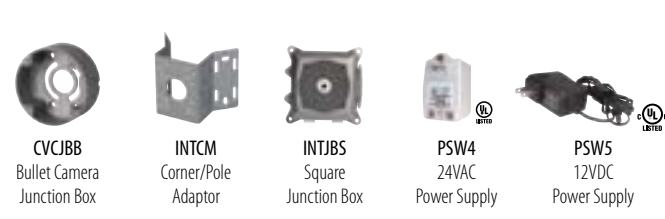

Optional Accessories