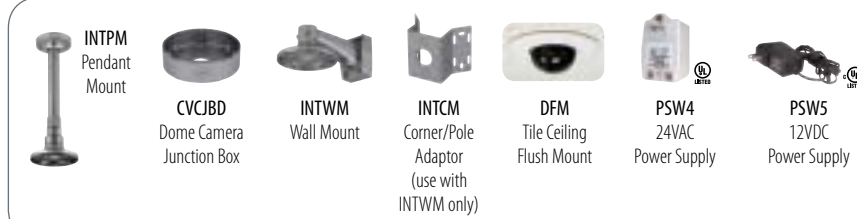

Optional Accessories

*Chameleon Cover™ - for best results when used outdoors, waterproof paint is recommended. **To preserve signal quality and distance, Speco Technologies recommends using coax with a 100% copper center conductor and at least 95% braided copper shield.

*Chameleon Cover™ - for best results when used outdoors, waterproof paint is recommended. **To preserve signal quality and distance, Speco Technologies recommends using coax with a 100% copper center conductor and at least 95% braided copper shield.