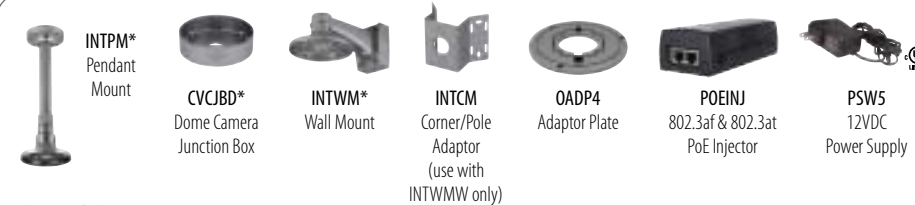

Optional Accessories