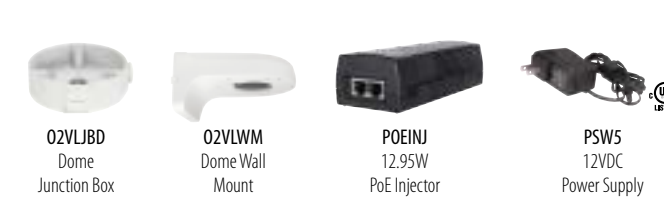

Optional Accessories