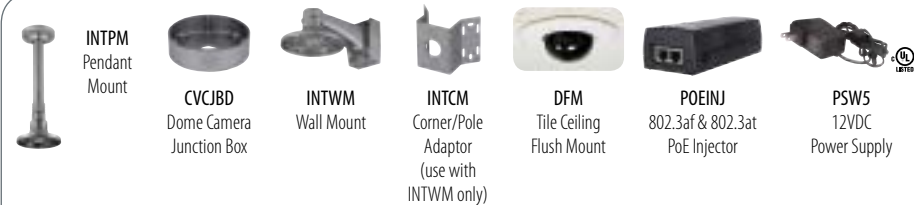

Optional Accessories