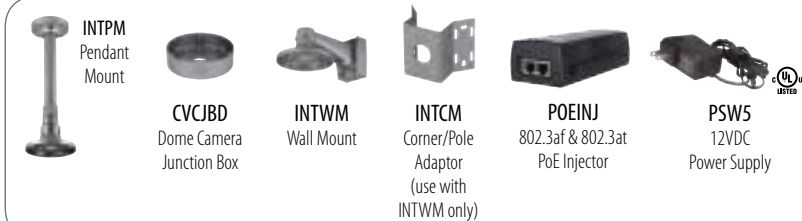

Optional Accessories