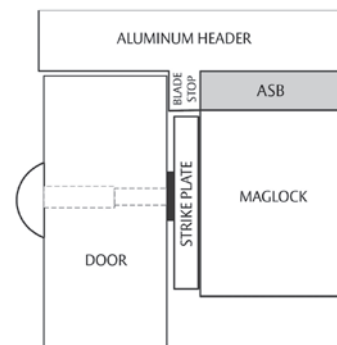

Securitron[®] M32, M62, M82 Magnalock[®] Accessories

ASB Aluminum Spacer Bracket

- Use when a blade stop requires the Magnalock to be lowered
- Comes pre-drilled for the mounting bolts and wire
- Provides a blind nut for surface installation of strike
- Available in clear aluminum or black anodized
- MagnaCare[®] lifetime replacement, no-fault, no questions asked warranty

PART NUMBER	DESCRIPTION	FINISH
ASB-32BK	Aluminum Frame Spacer Bracket – M32	Black Anodized
ASB-32CL	Aluminum Frame Spacer Bracket – M32	Clear Anodized
ASB-62BK	Aluminum Frame Spacer Bracket – M62	Black Anodized
ASB-62CL	Aluminum Frame Spacer Bracket – M62	Clear Anodized
ASB-82BK2	Aluminum Frame Spacer Bracket – M82	Black Anodized
ASB-82CL	Aluminum Frame Spacer Bracket – M82	Clear Anodized
ASCWB-DM62CL	Aluminum 1-1/2" [38.1mm] Spacer – Concrete/Wood Bracket, DM62	Clear