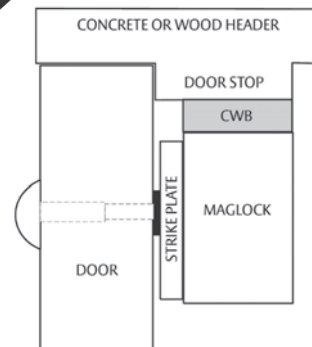

PART NUMBER	DESCRIPTION	FINISH
ASB-32BK	Aluminum Frame Spacer Bracket – M32	Black Anodized
ASB-32CL	Aluminum Frame Spacer Bracket – M32	Clear Anodized
ASB-62BK	Aluminum Frame Spacer Bracket – M62	Black Anodized
ASB-62CL	Aluminum Frame Spacer Bracket – M62	Clear Anodized
ASB-82BK2	Aluminum Frame Spacer Bracket – M82	Black Anodized
ASB-82CL	Aluminum Frame Spacer Bracket – M82	Clear Anodized
ASCWB-DM62CL	Aluminum 1-1/2" [38.1mm] Spacer – Concrete/Wood Bracket, DM62	Clear

CWB Concrete Wood Bracket

- Used on wood or concrete filled metal frames
- Provides a concealed wire chamber
- Available in clear aluminum or black anodized
- MagnaCare[®] lifetime replacement, no-fault, no questions asked warranty

LIFE

MagnaCare
Warranty

AOS Offset Strike Plate

- Alters the position of the mounting hole by 1/4" [6mm]. This is often required to clear the glass on aluminum frame store front doors.
- Includes Offset Strike Plate only.
- MagnaCare® lifetime replacement, no-fault, no questions asked warranty.