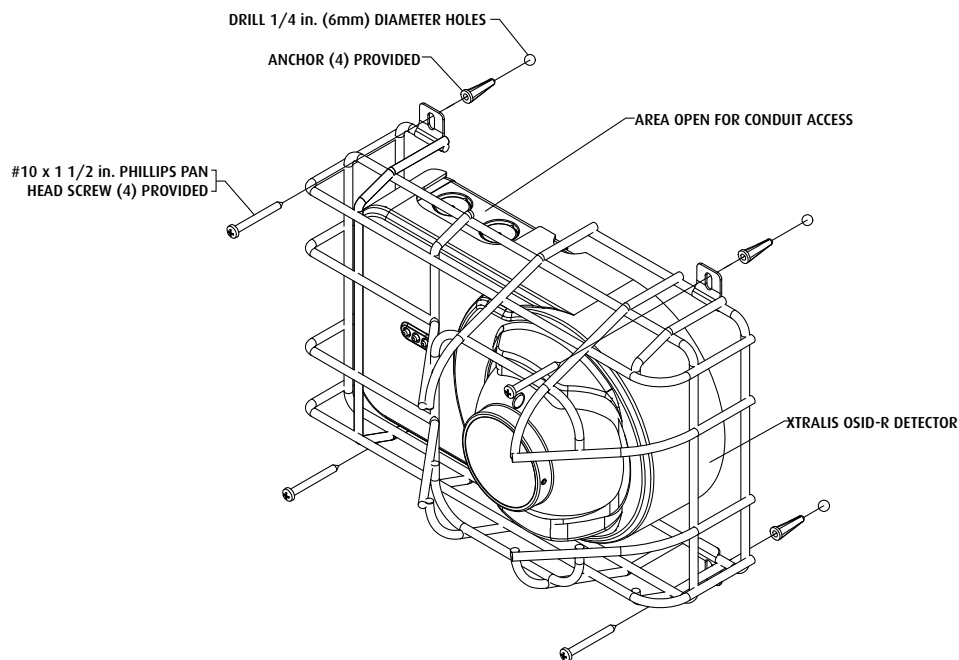

RECOMMENDED CLAMP PLACEMENT AS SHOWN

INSTALLATION INSTRUCTIONS

1. Center wire guard over device as shown.
2. Place hinge clamp in upper right position.
3. Mark and drill $\frac{1}{4}$ " diameter hole
4. Mount wire guard over device using right hinge clamp and tighten screw. This should hold wire guard in place. Mark and drill the remaining 3 clamp holes (if necessary, loosen upper right clamp screw and remove wire guard).
5. Mount wire guard, all 4 clamps and screws. Tighten firmly.