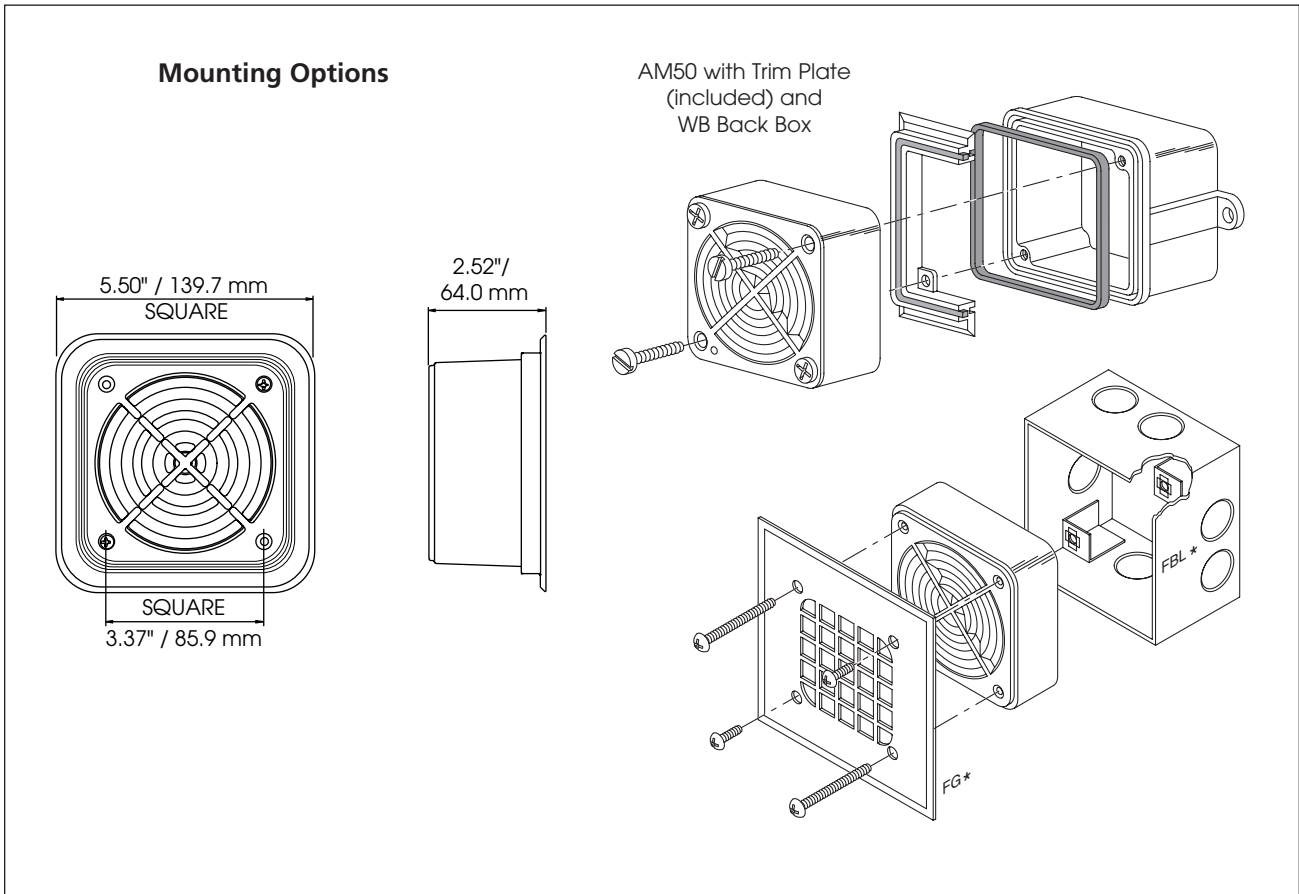

► Model AM50

AudioMaster® Public Address 2 Watt Re-Entrant Speaker

Federal Signal's AudioMaster® Model AM50 is a compact, two watt, transformer coupled speaker for use in emergency notification or paging applications. The unique design of this four-inch square speaker centers around the short, folded, re-entrant horn that is interposed between the diaphragm and the surrounding space.

This speaker is supplied with wiring terminals and strain relief for inbound and outbound speaker wiring.

Model AM50 is designed primarily for wall mounting and includes a trim ring for adapting to any standard four-inch square or weatherproof back box. This speaker is UL Listed for "Fire Protective Signaling Use" and California State Fire Marshall approved.

FEATURES

- 25 or 70 Vrms
- Transformer coupled
- Several mounting options
- Pre-assembled
- Indoor/outdoor use
- Type 3R with WB weatherproof back box
- CSFM Approved
- UL Fire Listed

MODEL	POWER HANDLING	FREQUENCY RESPONSE	TRANSFORMER	POWER TAPS	BEAM WIDTH	SPL PER UL 1480	
						10'	1M
AM50-25B	2 watt	140Hz - 10KHz	25 Vrms	2, 1, 1/2, 1/4	170°	87 dBa	97 dBa
AM50-70B	2 watt	140Hz - 10KHz	70 Vrms	2, 1, 1/2, 1/4	170°	87 dBa	97 dBa

AudioMaster® Public Address 2 Watt Re-Entrant Speaker (AM50)

SPECIFICATIONS

Operating Temperature:	-40°F to 151°F	-40°C to 66°C
Net Weight:	1.4 lbs	0.64 kg
Shipping Weight:	1.75 lbs	0.79 kg
Height:	5.50"	139.7 mm
Width:	5.50"	139.7 mm
Depth:	2.52"	64.0 mm