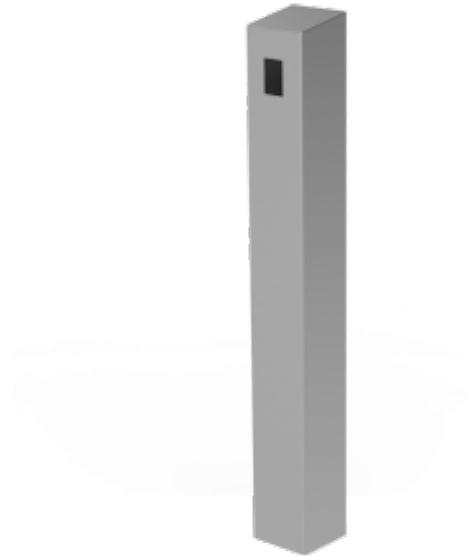

IMAGE NOT AVAILABLE

IMAGE NOT AVAILABLE

*\*additional costs and lead times apply.*

### 47" Stainless Tower, Architectural(6" square)

brushed #4 finish, #304 stainless, 6" x 6" square x.120" wall tube, tapered top, mirror-finished corners, mounted from inside, single gang cutout included on the front, customizable