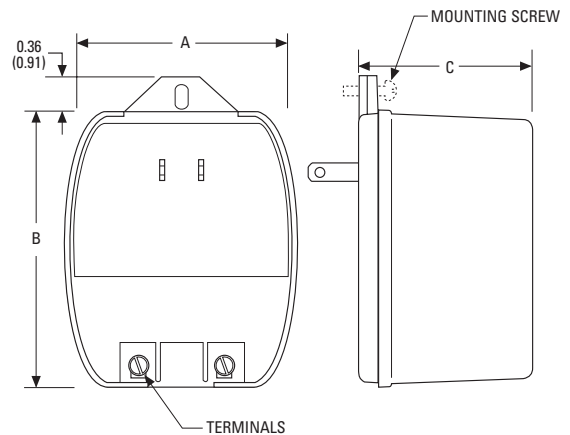

To meet different installation requirements, two models are available. The **TF2000** provides 20 VA output and the **TF9000** provides 50 VA output.

These economical power supplies, which are for indoor use only, plug into any 120 VAC duplex wall receptacle having a center screw. A mounting screw in the top of the power supply replaces the screw in the center of the receptacle cover to fasten the power supply securely to the receptacle.

Two screw terminals on the power supply provide easy connection of the 24 VAC output to one or more cameras.

A fuse inside the sealed unit provides protection against power supply or camera failure.

MODEL	A	B	C
TF2000	2.36 (5.99)	2.98 (7.57)	1.91 (4.85)
TF9000	2.75 (6.99)	3.10 (7.88)	2.20 (5.59)