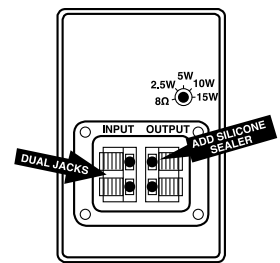

ALL WEATHER PROTECTION SPEAKER

"WEATHERIZED"

Model: 703i Surface Mount Speaker

- Professional Commercial or Residential Speaker
- Selectable Switch – 70 V and 8 Ω Combination
- 70 V Transformer Taps – 2.5, 5, 10, 15 W
- Weatherized Aluminum Casing, Grill and Bracket
- Ceiling or Wall Mount Possibilities with the Included "U" Mount Bracket
- Ideal for Outdoor Malls, Hotels, Spas, Restaurants, Patios, Amusement Parks
- Black or White
- 5 Year Warranty

GENERAL SPECS	703i
Description:	4", 3-Way Speaker
Enclosure:	Aluminum Diecast
Outdoor Rated (All Weather):	Yes
Selectable Switch:	70 V and 8 Ω Combination
70 V Transformer Taps:	2.5, 5, 10, 15 Watts
Sensitivity (1W / 1M):	88 dB
Power Handling at 8 Ω:	100 W Max., 50 W Nom.
Frequency Response:	90 Hz - 20 kHz
Crossover:	9 kHz
Dispersion:	140°
Woofer Diameter:	4"
Woofer Material:	Paper Coated/Rubber Surround
Tweeter(s):	2 Each
Tweeter Size:	0.6" (15 mm) Piezo/ 0.5" (13 mm) Dome
Tweeter Material:	PEI
Grill Material:	Aluminum
Dimensions (H x W x D):	7" x 4.5" x 4"
Weight:	4.7 Lbs.
"U" Mount Bracket:	Included
Color(s):	Black, White
Warranty:	5 Years