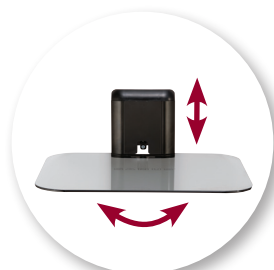

## Specially designed for use with mounted flat-panel TVs

Introducing the new SANUS VMA401 single accessory shelf. Featuring a slim profile, this shelf mounts directly under wall-mounted flat-panel TVs for a sleek, streamlined look, and its thick tempered-glass shelf can support up to 15 lbs. of AV equipment. The large center column features a cable management system to conceal cables and wiring, creating a clean and organized appearance. The VMA401 easily mounts to sheet rock, concrete or wooden studs, and micro-adjustments ensure the shelf is always at the perfect height. If additional shelving space is required, combine multiple VMA401 units for a customized solution.

Slim profile works well with mounted ultra-thin flat-panel TVs

Micro-adjustment feature ensures unit is at the perfect height

Thick-tempered glass can hold up to 15 lbs. of AV gear

**AVAILABLE**

Q1 2012

- Thick tempered-glass can hold up to 15 lbs. of AV gear
- Slim profile works well with mounted ultra-thin flat-panel TVs
- Integrated cable management system hides and organizes cables
- Micro-adjustment feature ensures unit is at the perfect height
- Combine more than one VMA401 unit for a multi-shelf, customized solution
- Easily mounts to sheet rock or wooden studs – all hardware included

VMA401 shown

Easy install

Stackable option

Cable management system

Tempered-glass

Micro adjustments

Slim profile