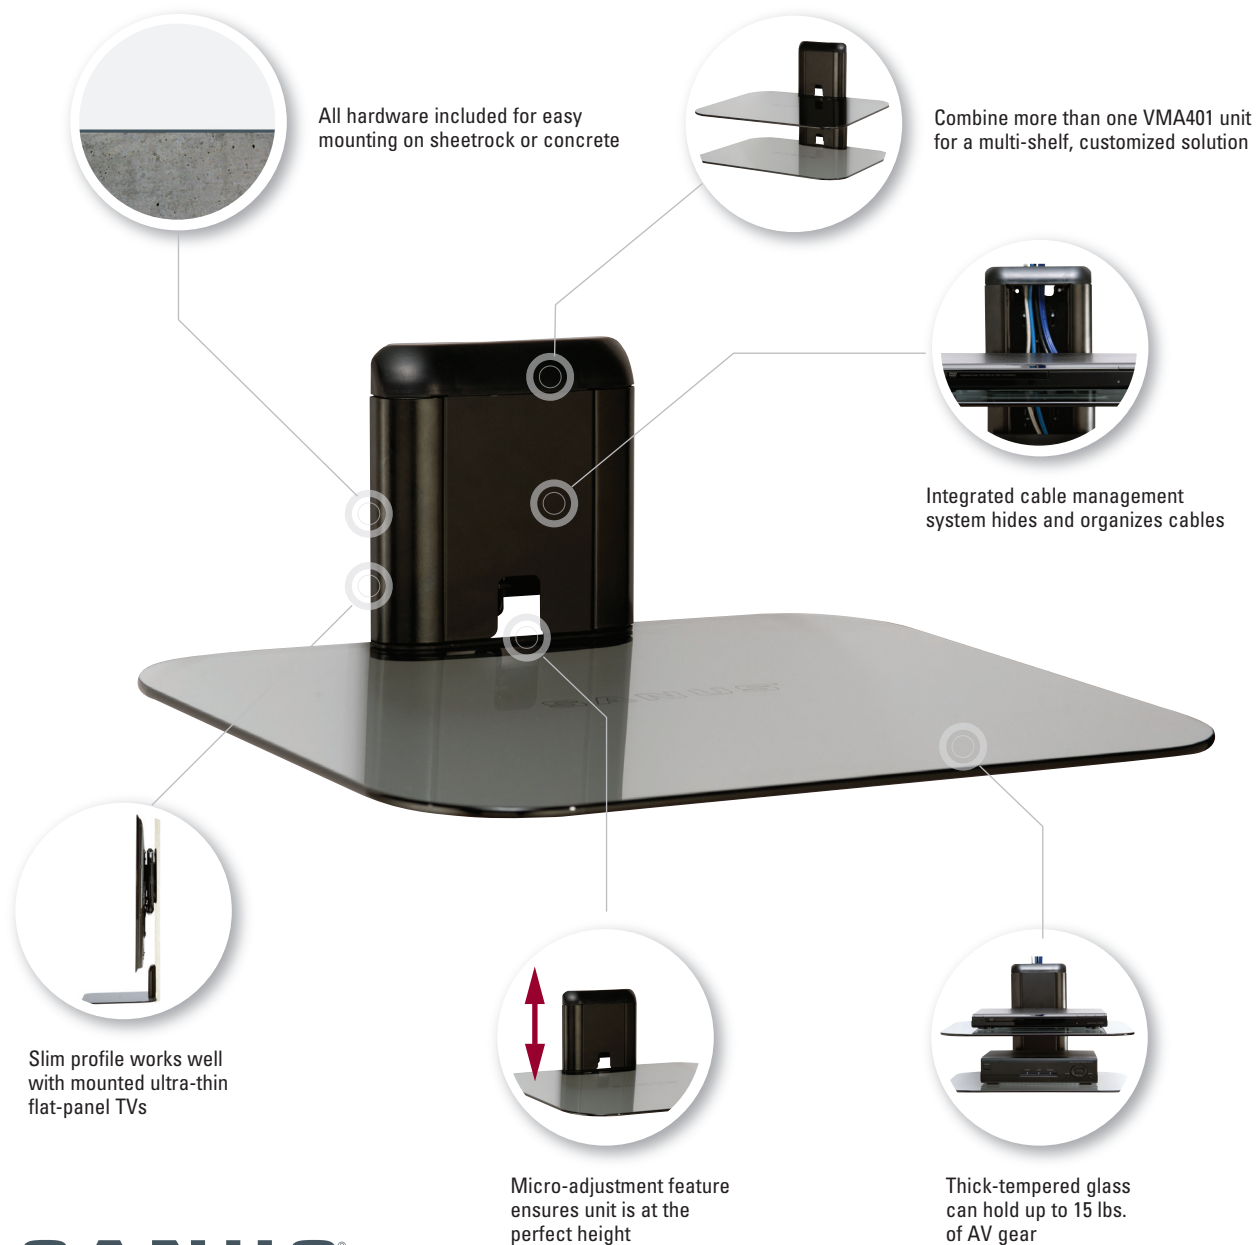

## Specially designed for use with mounted flat-panel TVs

Introducing the new SANUS VMA401 single accessory shelf. Featuring a slim profile, this shelf mounts directly under wall-mounted flat-panel TVs for a sleek, streamlined look, and its thick tempered-glass shelf can support up to 15 lbs. of AV equipment. The large center column features a cable management system to conceal cables and wiring, creating a clean and organized appearance. The VMA401 easily mounts to sheet rock, concrete or wooden studs, and micro-adjustments ensure the shelf is always at the perfect height. If additional shelving space is required, combine multiple VMA401 units for a customized solution.

VMA401 shown

All hardware included for easy mounting on sheetrock or concrete

Combine more than one VMA401 unit for a multi-shelf, customized solution

Integrated cable management system hides and organizes cables

Slim profile works well with mounted ultra-thin flat-panel TVs

Micro-adjustment feature ensures unit is at the perfect height

Thick-tempered glass can hold up to 15 lbs. of AV gear

**AVAILABLE**

Q1 2012

- Thick tempered-glass can hold up to 15 lbs. of AV gear
- Slim profile works well with mounted ultra-thin flat-panel TVs
- Integrated cable management system hides and organizes cables
- Micro-adjustment feature ensures unit is at the perfect height
- Combine more than one VMA401 unit for a multi-shelf, customized solution
- Easily mounts to sheet rock or wooden studs – all hardware included