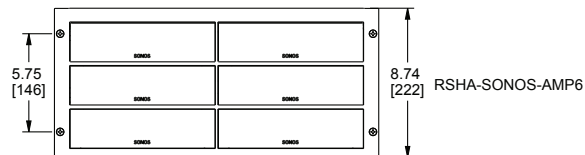

specifications:

EIA compliant 19" RSH Series Sonos Amp rackshelf shall be Middle Atlantic Products model # RSHA-SONOS-AMP_ (number of Sonos Amps, refer to chart) to accommodate _(2, 4 6, refer to chart) Sonos Amps, with a black, brushed and anodized finish. RSH Series Sonos Amp rackshelf shall be_(2, 4, 5, refer to chart) rackspaces, include (1, 2 refer to chart) lacer bars and include clamping bars. RSH Series Sonos Amp rackshelf shall be constructed of the following material s: vented bottoms and side panels (ears) shall be steel with a durable flat black powder coat finish, faceplate shall be aluminum. RSH Series Sonos Amp rackshelf shall be manufactured by an ISO 9001 and ISO 14001 registered company. RSH Series Sonos Amp rackshelf shall be warrantied to be free from defects in material or workmanship under normal use and conditions for the lifetime of the product.

96-01257 / rev b / 5-29-20

RSH Series

Sonos Amp Basic Dimensions

NOTE(S):
 1) ALL DIMENSIONS IN FORMAT:
 INCHES [MILLIMETERS]
 2) BLACK BRUSHED AND ANODIZED FINISH
 3) SHOWN WITH SONOS MODEL # AMP INSTALLED