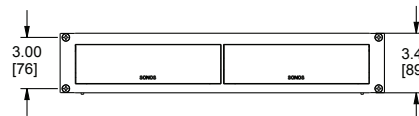

96-01257 / rev b / 5-29-20

RSH Series

Sonos Amp Basic Dimensions

NOTE(S):
 1) ALL DIMENSIONS IN FORMAT:
 INCHES [MILLIMETERS]
 2) BLACK BRUSHED AND ANODIZED FINISH
 3) SHOWN WITH SONOS MODEL # AMP INSTALLED