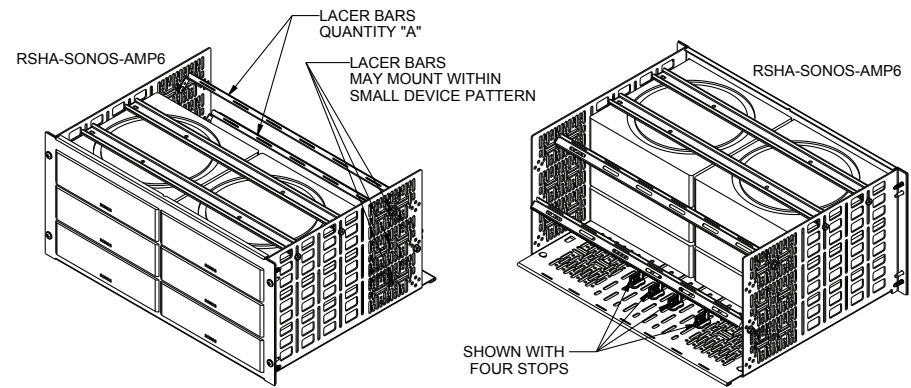

RSH Series

Sonos Amp Basic Dimensions

NOTE(S):
1) ALL DIMENSIONS IN FORMAT:
INCHES [MILLIMETERS]
2) BLACK BRUSHED AND ANODIZED FINISH
3) SHOWN WITH SONOS MODEL # AMP INSTALLED

MODEL NUMBER	RACK SPACES	HEIGHT	# OF SONOS AMPS	# OF LACER BARS "A"	PATTERN HEIGHT "B"
RSHA-SONOS-AMP2	2 RU	3.49 [89]	2	1	2.32 [59]
RSHA-SONOS-AMP4	4 RU	6.99 [178]	4	2	5.61 [142]
RSHA-SONOS-AMP6	5 RU	8.74 [222]	6	2	7.63 [194]

what great systems are built on.™

A brand of **legrand**

MA
Middle Atlantic Products

middleatlantic.com | middleatlantic.ca