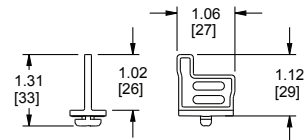

96-01257 / rev b / 5-29-20

RSH Series

Sonos Amp Basic Dimensions

NOTE(S):
 1) ALL DIMENSIONS IN FORMAT:
 INCHES [MILLIMETERS]
 2) BLACK BRUSHED AND ANODIZED FINISH
 3) SHOWN WITH SONOS MODEL # AMP INSTALLED