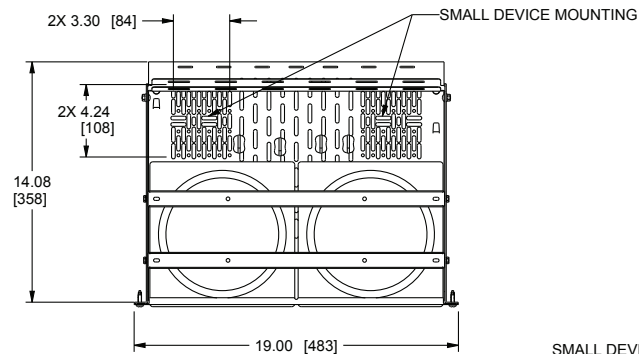

specifications:

EIA compliant 19" RSH Series Sonos Amp rackshelf shall be Middle Atlantic Products model # RSHA-SONOS-AMP_ (number of Sonos Amps, refer to chart) to accommodate _(2, 4 6, refer to chart) Sonos Amps, with a black, brushed and anodized finish. RSH Series Sonos Amp rackshelf shall be_(2, 4, 5, refer to chart) rackspaces, include (1, 2 refer to chart) lacer bars and include clamping bars. RSH Series Sonos Amp rackshelf shall be constructed of the following material s: vented bottoms and side panels (ears) shall be steel with a durable flat black powder coat finish, faceplate shall be aluminum. RSH Series Sonos Amp rackshelf shall be manufactured by an ISO 9001 and ISO 14001 registered company. RSH Series Sonos Amp rackshelf shall be warrantied to be free from defects in material or workmanship under normal use and conditions for the lifetime of the product.

96-01257 / rev b / 5-29-20

RSH Series

Sonos Amp Basic Dimensions

NOTE(S):
 1) ALL DIMENSIONS IN FORMAT:
 INCHES [MILLIMETERS]
 2) BLACK BRUSHED AND ANODIZED FINISH
 3) SHOWN WITH SONOS MODEL # AMP INSTALLED