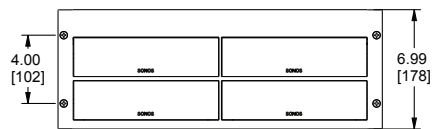

96-01257 / rev b / 5-29-20

RSH Series

Sonos Amp Basic Dimensions

NOTE(S):
 1) ALL DIMENSIONS IN FORMAT:
 INCHES [MILLIMETERS]
 2) BLACK BRUSHED AND ANODIZED FINISH
 3) SHOWN WITH SONOS MODEL # AMP INSTALLED