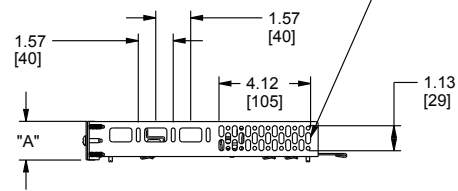

what **great systems** are built on.™

A brand of **legrand**

Middle Atlantic Products
middleatlantic.com | middleatlantic.ca

96-034 / rev h / 5-8-20

RSH Series

1 RU basic dimensions

all dimensions in inches unless otherwise noted [all dimensions in brackets are in millimeters]

Bottom Depth	Useable Depth
8.00 [203]	7.6 [193]
11.5 [292]	11.1 [282]

what great systems are built on.™

A brand of **legrand**

Middle Atlantic Products

middleatlantic.com | middleatlantic.ca

RSH Series

2-12 RU basic dimensions