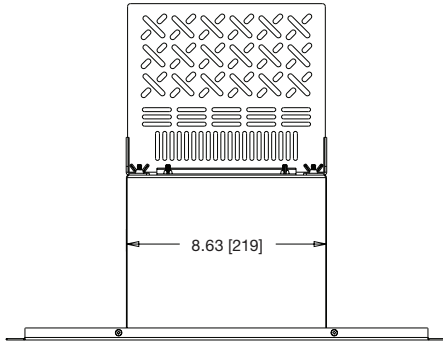

Bottom Depth	Useable Depth
8.00 [203]	7.6 [193]
11.5 [292]	11.1 [282]

what great systems are built on.™

A brand of **legrand**

Middle Atlantic Products

middleatlantic.com | middleatlantic.ca

RSH Series

2-12 RU basic dimensions

all dimensions in inches unless otherwise noted [all dimensions in brackets are in millimeters]

Rackspaces	A Height	B Maximum Equipment Height	C Minimum Equipment Height	Weight Capacity
2 space	3.50 [89]	2.85 [72]	1.41 [26]	250 lbs.
3 space	5.25 [133]	4.60 [117]	2.79 [71]	250 lbs.
4 space	7.00 [178]	6.35 [161]	4.54 [115]	250 lbs.
5 space	8.75 [222]	8.10 [206]	6.29 [160]	250 lbs.
6 space	10.50 [267]	9.85 [250]	8.04 [204]	250 lbs.
7 space	12.25 [311]	11.60 [295]	9.79 [249]	250 lbs.
8 space	14.00 [356]	13.35 [339]	11.54 [293]	250 lbs.
9 space	15.75 [400]	15.10 [384]	13.29 [338]	250 lbs.
10 space	17.50 [445]	16.85 [428]	15.04 [382]	250 lbs.
11 space	19.25 [489]	18.60 [472]	16.79 [427]	250 lbs.
12 space	21.00 [533]	20.35 [517]	18.54 [471]	250 lbs.

RSH Series

iPod® basic dimensions

all dimensions in inches unless otherwise noted [all dimensions in brackets are in millimeters]

what **great systems** are built on.™

A brand of **legrand**

Middle Atlantic Products