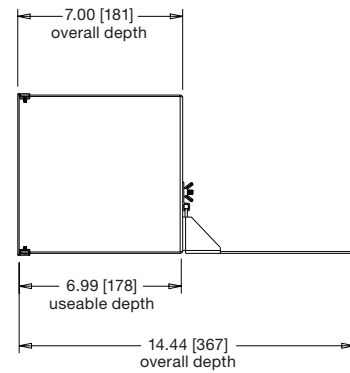

Bottom Depth	Useable Depth
8.00 [203]	7.6 [193]
11.5 [292]	11.1 [282]

what great systems are built on.™

A brand of **legrand**

Middle Atlantic Products

middleatlantic.com | middleatlantic.ca

RSH Series

2-12 RU basic dimensions

all dimensions in inches unless otherwise noted [all dimensions in brackets are in millimeters]

Rackspaces	A Height	B Maximum Equipment Height	C Minimum Equipment Height	Weight Capacity
2 space	3.50 [89]	2.85 [72]	1.41 [26]	250 lbs.
3 space	5.25 [133]	4.60 [117]	2.79 [71]	250 lbs.
4 space	7.00 [178]	6.35 [161]	4.54 [115]	250 lbs.
5 space	8.75 [222]	8.10 [206]	6.29 [160]	250 lbs.
6 space	10.50 [267]	9.85 [250]	8.04 [204]	250 lbs.
7 space	12.25 [311]	11.60 [295]	9.79 [249]	250 lbs.
8 space	14.00 [356]	13.35 [339]	11.54 [293]	250 lbs.
9 space	15.75 [400]	15.10 [384]	13.29 [338]	250 lbs.
10 space	17.50 [445]	16.85 [428]	15.04 [382]	250 lbs.
11 space	19.25 [489]	18.60 [472]	16.79 [427]	250 lbs.
12 space	21.00 [533]	20.35 [517]	18.54 [471]	250 lbs.

RSH Series

iPod® basic dimensions

all dimensions in inches unless otherwise noted [all dimensions in brackets are in millimeters]

what **great systems** are built on.™

A brand of **legrand**

Middle Atlantic Products