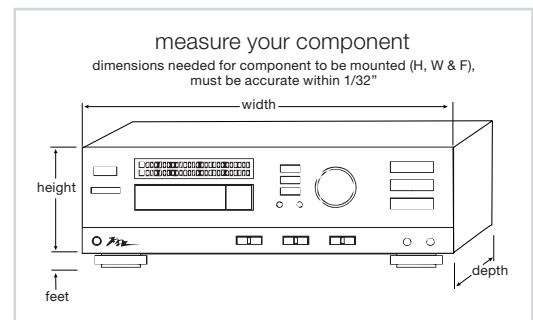

Rackspaces	A Height	B Maximum Equipment Height	C Minimum Equipment Height	Weight Capacity
2 space	3.50 [89]	2.85 [72]	1.41 [26]	250 lbs.
3 space	5.25 [133]	4.60 [117]	2.79 [71]	250 lbs.
4 space	7.00 [178]	6.35 [161]	4.54 [115]	250 lbs.
5 space	8.75 [222]	8.10 [206]	6.29 [160]	250 lbs.
6 space	10.50 [267]	9.85 [250]	8.04 [204]	250 lbs.
7 space	12.25 [311]	11.60 [295]	9.79 [249]	250 lbs.
8 space	14.00 [356]	13.35 [339]	11.54 [293]	250 lbs.
9 space	15.75 [400]	15.10 [384]	13.29 [338]	250 lbs.
10 space	17.50 [445]	16.85 [428]	15.04 [382]	250 lbs.
11 space	19.25 [489]	18.60 [472]	16.79 [427]	250 lbs.
12 space	21.00 [533]	20.35 [517]	18.54 [471]	250 lbs.

Part #	Finish	Bottom Depth	Useable Depth
RSH4A	black brushed and anodized	11.50 [292]	11.1 [282]
RSH4S	black textured powder coat	14.00 [356]	13.6 [345]
-C	clamp kit for all above	15.50 [394]	15.1 [384]
AFACE	black anodized face plate only	17.50 [445]	17.1 [434]
SFACE	black textured face plate only	20.50 [521]	20.1 [511]