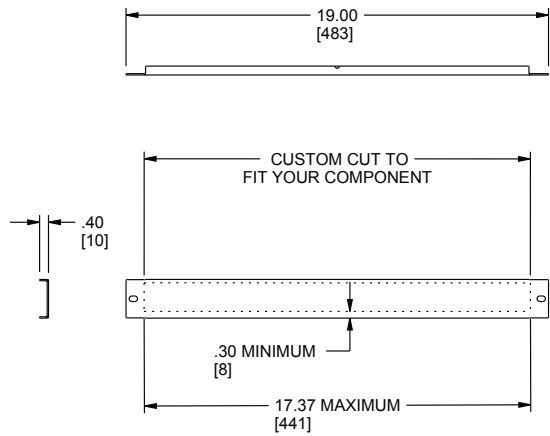

what **great systems** are built on.™

A brand of **legrand**

Middle Atlantic Products
middleatlantic.com | middleatlantic.ca

96-034 / rev h / 5-8-20

RSH Series

1 RU basic dimensions

all dimensions in inches unless otherwise noted [all dimensions in brackets are in millimeters]

TWO STOPS REQUIRED IN BACK (SHOWN WITH ALL FOUR STOPS PLACEMENT OPTIONAL)

SCALE 3/4

Rackspaces	A Height	B Maximum Equipment Height	Weight Capacity
1 space	1.75 [44]	1.3 [33]	35 lbs.

Part #	Finish
RSH4A	black brushed and anodized
RSH4S	black textured powder coat

Bottom Depth	Useable Depth
8.00 [203]	7.6 [193]
11.5 [292]	11.1 [282]

what great systems are built on.™

A brand of **legrand**

Middle Atlantic Products

middleatlantic.com | middleatlantic.ca

RSH Series

2-12 RU basic dimensions

all dimensions in inches unless otherwise noted [all dimensions in brackets are in millimeters]

Rackspaces	A Height	B Maximum Equipment Height	C Minimum Equipment Height	Weight Capacity
2 space	3.50 [89]	2.85 [72]	1.41 [26]	250 lbs.
3 space	5.25 [133]	4.60 [117]	2.79 [71]	250 lbs.
4 space	7.00 [178]	6.35 [161]	4.54 [115]	250 lbs.
5 space	8.75 [222]	8.10 [206]	6.29 [160]	250 lbs.
6 space	10.50 [267]	9.85 [250]	8.04 [204]	250 lbs.
7 space	12.25 [311]	11.60 [295]	9.79 [249]	250 lbs.
8 space	14.00 [356]	13.35 [339]	11.54 [293]	250 lbs.
9 space	15.75 [400]	15.10 [384]	13.29 [338]	250 lbs.
10 space	17.50 [445]	16.85 [428]	15.04 [382]	250 lbs.
11 space	19.25 [489]	18.60 [472]	16.79 [427]	250 lbs.
12 space	21.00 [533]	20.35 [517]	18.54 [471]	250 lbs.