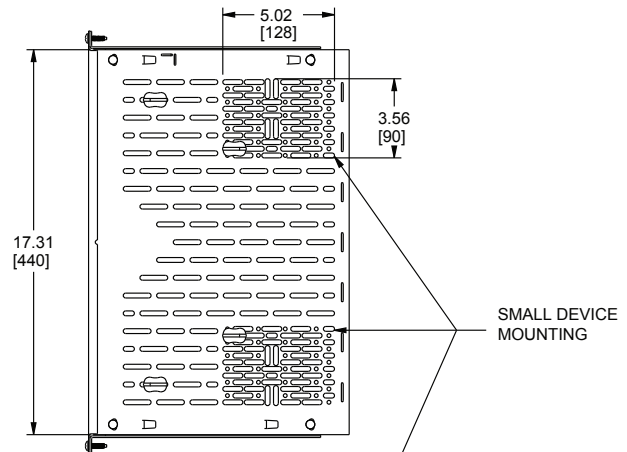

specifications:

EIA compliant 19" custom rackmount shall be Middle Atlantic Products model # RSH4(A,S) custom fit to accommodate the component installed in RSH (A- black brushed and anodized, S- textured black powder coat). RSH series custom rackshelf shall be constructed of the following materials: vented bottoms and side panels (ears) shall be steel with a durable flat black powder coat finish, faceplate shall be aluminum. RSH Series custom rackshelf shall have a weight capacity of __lbs. (refer to chart). Custom rackshelf shall be UL Listed in the US and Canada. Clamp kit for RSH series custom rackshelf shall be Middle Atlantic Products part # -C. Clamp kit shall be constructed of steel and finished in a durable black powder coat. Custom rackshelf shall be manufactured by an ISO 9001 and ISO 14001 registered company. Custom rackshelf shall be warranted to be free from defects in material or workmanship under normal use and conditions for the lifetime of the product.

what **great systems** are built on.™

A brand of **legrand**

Middle Atlantic Products
middleatlantic.com | middleatlantic.ca

96-034 / rev h / 5-8-20

RSH Series

1 RU basic dimensions

all dimensions in inches unless otherwise noted [all dimensions in brackets are in millimeters]

Bottom Depth	Useable Depth
8.00 [203]	7.6 [193]
11.5 [292]	11.1 [282]

what great systems are built on.™

A brand of **legrand**

Middle Atlantic Products

middleatlantic.com | middleatlantic.ca

RSH Series

2-12 RU basic dimensions