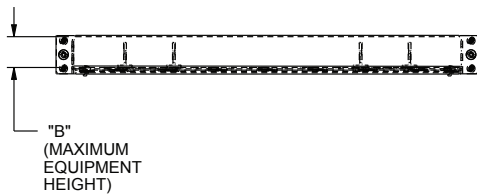

what **great systems** are built on.™

A brand of **legrand**

Middle Atlantic Products
middleatlantic.com | middleatlantic.ca

96-034 / rev h / 5-8-20

RSH Series

1 RU basic dimensions

all dimensions in inches unless otherwise noted [all dimensions in brackets are in millimeters]