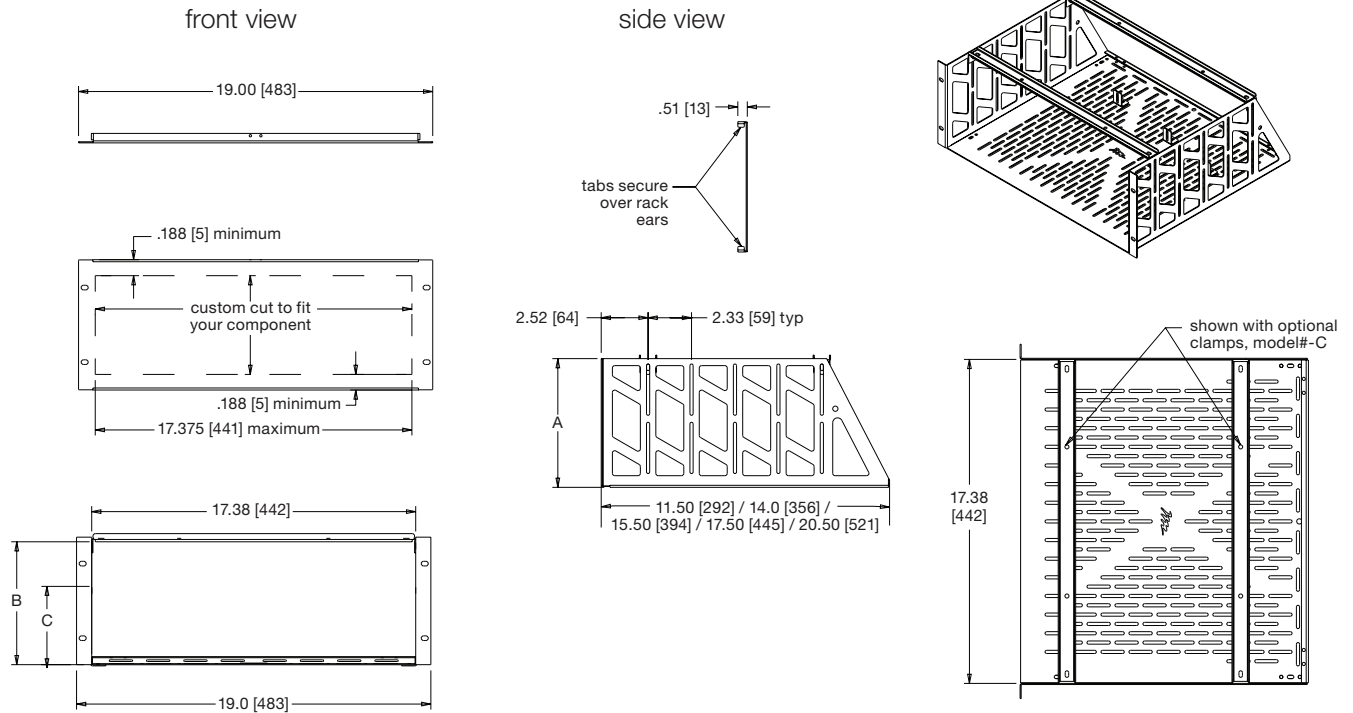

TWO STOPS REQUIRED IN BACK (SHOWN WITH ALL FOUR STOPS PLACEMENT OPTIONAL)

SCALE 3/4

Rackspaces	A Height	B Maximum Equipment Height	Weight Capacity
1 space	1.75 [44]	1.3 [33]	35 lbs.

Part #	Finish
RSH4A	black brushed and anodized
RSH4S	black textured powder coat

Bottom Depth	Useable Depth
8.00 [203]	7.6 [193]
11.5 [292]	11.1 [282]

what great systems are built on.™

A brand of **legrand**

Middle Atlantic Products

middleatlantic.com | middleatlantic.ca

RSH Series

2-12 RU basic dimensions

all dimensions in inches unless otherwise noted [all dimensions in brackets are in millimeters]

Rackspaces	A Height	B Maximum Equipment Height	C Minimum Equipment Height	Weight Capacity
2 space	3.50 [89]	2.85 [72]	1.41 [26]	250 lbs.
3 space	5.25 [133]	4.60 [117]	2.79 [71]	250 lbs.
4 space	7.00 [178]	6.35 [161]	4.54 [115]	250 lbs.
5 space	8.75 [222]	8.10 [206]	6.29 [160]	250 lbs.
6 space	10.50 [267]	9.85 [250]	8.04 [204]	250 lbs.
7 space	12.25 [311]	11.60 [295]	9.79 [249]	250 lbs.
8 space	14.00 [356]	13.35 [339]	11.54 [293]	250 lbs.
9 space	15.75 [400]	15.10 [384]	13.29 [338]	250 lbs.
10 space	17.50 [445]	16.85 [428]	15.04 [382]	250 lbs.
11 space	19.25 [489]	18.60 [472]	16.79 [427]	250 lbs.
12 space	21.00 [533]	20.35 [517]	18.54 [471]	250 lbs.