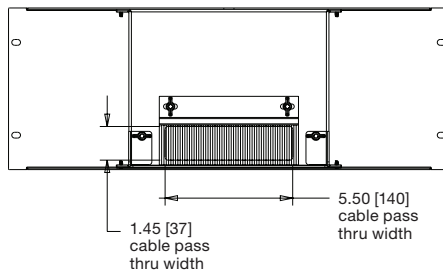

Bottom Depth	Useable Depth
8.00 [203]	7.6 [193]
11.5 [292]	11.1 [282]

what great systems are built on.™

A brand of **legrand**

Middle Atlantic Products

middleatlantic.com | middleatlantic.ca

RSH Series

2-12 RU basic dimensions

all dimensions in inches unless otherwise noted [all dimensions in brackets are in millimeters]

Rackspaces	A Height	B Maximum Equipment Height	C Minimum Equipment Height	Weight Capacity
2 space	3.50 [89]	2.85 [72]	1.41 [26]	250 lbs.
3 space	5.25 [133]	4.60 [117]	2.79 [71]	250 lbs.
4 space	7.00 [178]	6.35 [161]	4.54 [115]	250 lbs.
5 space	8.75 [222]	8.10 [206]	6.29 [160]	250 lbs.
6 space	10.50 [267]	9.85 [250]	8.04 [204]	250 lbs.
7 space	12.25 [311]	11.60 [295]	9.79 [249]	250 lbs.
8 space	14.00 [356]	13.35 [339]	11.54 [293]	250 lbs.
9 space	15.75 [400]	15.10 [384]	13.29 [338]	250 lbs.
10 space	17.50 [445]	16.85 [428]	15.04 [382]	250 lbs.
11 space	19.25 [489]	18.60 [472]	16.79 [427]	250 lbs.
12 space	21.00 [533]	20.35 [517]	18.54 [471]	250 lbs.

RSH Series

iPod® basic dimensions

all dimensions in inches unless otherwise noted [all dimensions in brackets are in millimeters]

what **great systems** are built on.™

A brand of **legrand**

Middle Atlantic Products