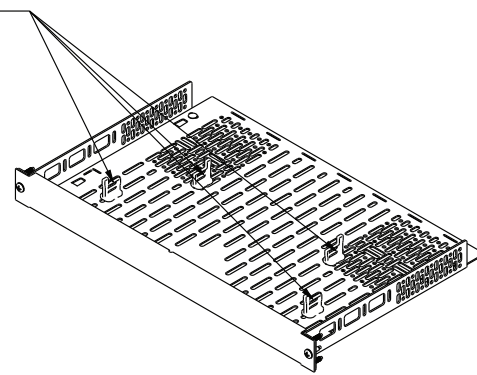

specifications:

EIA compliant 19" custom rackmount shall be Middle Atlantic Products model # RSH4(A,S) custom fit to accommodate the component installed in RSH (A- black brushed and anodized, S- textured black powder coat). RSH series custom rackshelf shall be constructed of the following materials: vented bottoms and side panels (ears) shall be steel with a durable flat black powder coat finish, faceplate shall be aluminum. RSH Series custom rackshelf shall have a weight capacity of __lbs. (refer to chart). Custom rackshelf shall be UL Listed in the US and Canada. Clamp kit for RSH series custom rackshelf shall be Middle Atlantic Products part # -C. Clamp kit shall be constructed of steel and finished in a durable black powder coat. Custom rackshelf shall be manufactured by an ISO 9001 and ISO 14001 registered company. Custom rackshelf shall be warranted to be free from defects in material or workmanship under normal use and conditions for the lifetime of the product.

what **great systems** are built on.™

A brand of **legrand**

Middle Atlantic Products
middleatlantic.com | middleatlantic.ca

96-034 / rev h / 5-8-20

RSH Series

1 RU basic dimensions

all dimensions in inches unless otherwise noted [all dimensions in brackets are in millimeters]

TWO STOPS REQUIRED IN BACK (SHOWN WITH ALL FOUR STOPS PLACEMENT OPTIONAL)

SCALE 3/4

Rackspaces	A Height	B Maximum Equipment Height	Weight Capacity
1 space	1.75 [44]	1.3 [33]	35 lbs.

Part #	Finish
RSH4A	black brushed and anodized
RSH4S	black textured powder coat

Bottom Depth	Useable Depth
8.00 [203]	7.6 [193]
11.5 [292]	11.1 [282]

what great systems are built on.™

A brand of **legrand**

Middle Atlantic Products

middleatlantic.com | middleatlantic.ca

RSH Series

2-12 RU basic dimensions