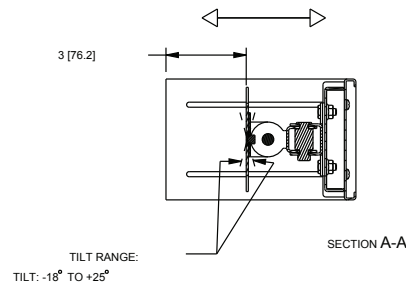

### specifications:

EIA Compliant 19" LCD Rackmount shall be Middle Atlantic Products model # RM-LCD-PNLV for flat plate, PNLK for tilt, MT for Telescoping arm). RM-LCD shall accept monitors with a VESA 75 or 100 mounting pattern. RM-LCD shall have a weight capacity of 35 lbs. for MT models and 27 lbs. for PNLV and PNLK models. RM-LCD shall have a durable black powder coat finish. RM-LCD shall be constructed from 16-gauge steel. RM-LCD shall recess from 2" to 9" from the face of the rackrail. RM-LCD-PNLK shall tilt 160°. RM-LCD-MT shall have an arm with a range of 2.5" to 16.5". RM-LCD-(MT, PNLV, PNLK) shall accept monitors of up to 20", with an overall width of no more than 17.38". RM-LCD shall be manufactured by an ISO 9001 and ISO 14001 registered company. RM-LCD shall be warranted to be free from defects in material and workmanship under normal use and conditions for the lifetime of the product.

# RM-LCD Series

basic dimensions

NOTE:  
DIMENSION SHOWN INCHS [MM]

DETAIL A  
SCALE 3/8

what **great systems** are built on.™

A brand of **legrand**

**MA**  
Middle Atlantic Products  
middleatlantic.com | middleatlantic.ca