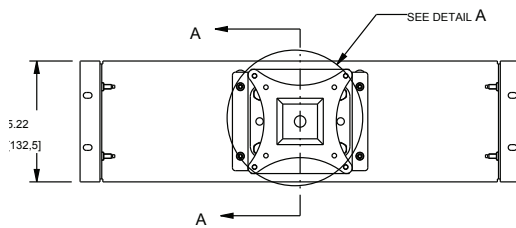

# RM-LCD Series

basic dimensions

NOTE:  
DIMENSION SHOWN INCHS [MM]

DETAIL A  
SCALE 3/8

what **great systems** are built on.™

A brand of **legrand**

**MA**  
Middle Atlantic Products  
middleatlantic.com | middleatlantic.ca