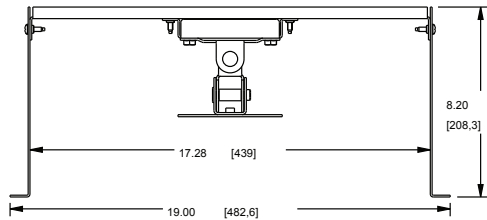

### specifications:

EIA Compliant 19" LCD Rackmount shall be Middle Atlantic Products model # RM-LCD-PNLV for flat plate, PNLK for tilt, MT for Telescoping arm). RM-LCD shall accept monitors with a VESA 75 or 100 mounting pattern. RM-LCD shall have a weight capacity of 35 lbs. for MT models and 27 lbs. for PNLV and PNLK models. RM-LCD shall have a durable black powder coat finish. RM-LCD shall be constructed from 16-gauge steel. RM-LCD shall recess from 2" to 9" from the face of the rackrail. RM-LCD-PNLK shall tilt 160°. RM-LCD-MT shall have an arm with a range of 2.5" to 16.5". RM-LCD-(MT, PNLV, PNLK) shall accept monitors of up to 20", with an overall width of no more than 17.38". RM-LCD shall be manufactured by an ISO 9001 and ISO 14001 registered company. RM-LCD shall be warranted to be free from defects in material and workmanship under normal use and conditions for the lifetime of the product.

# RM-LCD Series

basic dimensions

NOTE:  
DIMENSION SHOWN INCHS [MM]

DETAIL A  
SCALE 3/8

what **great systems** are built on.™

A brand of **legrand**

**MA**  
Middle Atlantic Products  
middleatlantic.com | middleatlantic.ca