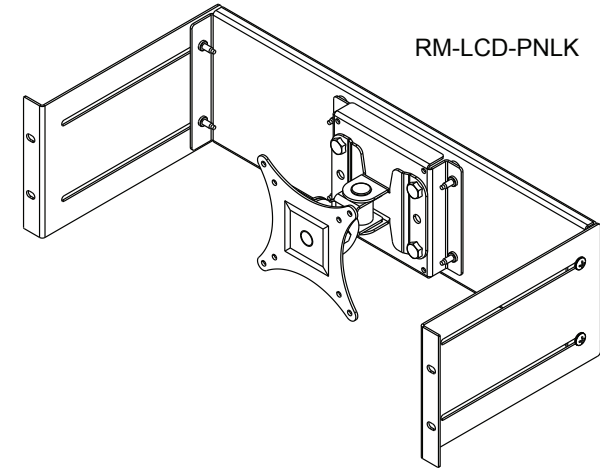

### features:

- Mounts monitors with VESA 75 and VESA 100 patterns
- Adjustable depth allows for recessing of monitor
- Models with a flat plate, tilt and telescoping arm available
- Models with flat plate and knuckle mount most monitors up to 20", depending on overall size
- Model with telescoping arm mounts monitors up to 32"

### specifications:

EIA Compliant 19" LCD Rackmount shall be Middle Atlantic Products model # RM-LCD-PNLV for flat plate, PNLK for tilt, MT for Telescoping arm). RM-LCD shall accept monitors with a VESA 75 or 100 mounting pattern. RM-LCD shall have a weight capacity of 35 lbs. for MT models and 27 lbs. for PNLV and PNLK models. RM-LCD shall have a durable black powder coat finish. RM-LCD shall be constructed from 16-gauge steel. RM-LCD shall recess from 2" to 9" from the face of the rackrail. RM-LCD-PNLK shall tilt 160°. RM-LCD-MT shall have an arm with a range of 2.5" to 16.5". RM-LCD-(MT, PNLV, PNLK) shall accept monitors of up to 20", with an overall width of no more than 17.38". RM-LCD shall be manufactured by an ISO 9001 and ISO 14001 registered company. RM-LCD shall be warranted to be free from defects in material and workmanship under normal use and conditions for the lifetime of the product.

Customizable specification clips available at [middleatlantic.com](http://middleatlantic.com)

EIA/TIA COMPLIANT

what **great systems** are built on.™

A brand of **Legrand**

**MA**

**Middle Atlantic Products**

# RM-LCD Series

basic dimensions

NOTE:  
DIMENSION SHOWN INCHS [MM]

DETAIL A  
SCALE 3/8

what **great systems** are built on.™

A brand of **legrand**

**MA**  
Middle Atlantic Products  
middleatlantic.com | middleatlantic.ca