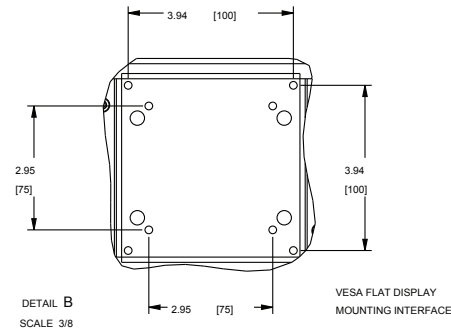

# RM-LCD Series

basic dimensions

NOTE:  
DIMENSION SHOWN INCHS [MM]

DETAIL A  
SCALE 3/8

what **great systems** are built on.™

A brand of **legrand**

**MA**  
Middle Atlantic Products  
middleatlantic.com | middleatlantic.ca

# RM-LCD Series

basic dimensions

## RM-LCD-PNLV (REVERSED MOUNTING PAD)

SECTION A-A

NOTE:  
DIMENSION SHOWN INCHS [MM]

what **great systems** are built on.™

A brand of **legrand**

**MA**  
Middle Atlantic Products  
middleatlantic.com | middleatlantic.ca