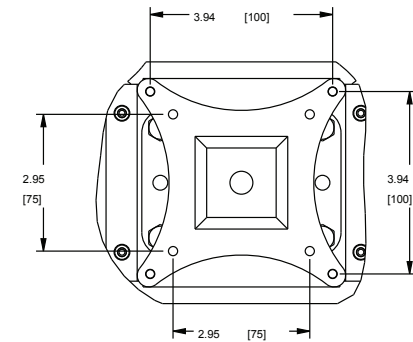

### specifications:

EIA Compliant 19" LCD Rackmount shall be Middle Atlantic Products model # RM-LCD-PNLV for flat plate, PNLK for tilt, MT for Telescoping arm). RM-LCD shall accept monitors with a VESA 75 or 100 mounting pattern. RM-LCD shall have a weight capacity of 35 lbs. for MT models and 27 lbs. for PNLV and PNLK models. RM-LCD shall have a durable black powder coat finish. RM-LCD shall be constructed from 16-gauge steel. RM-LCD shall recess from 2" to 9" from the face of the rackrail. RM-LCD-PNLK shall tilt 160°. RM-LCD-MT shall have an arm with a range of 2.5" to 16.5". RM-LCD-(MT, PNLV, PNLK) shall accept monitors of up to 20", with an overall width of no more than 17.38". RM-LCD shall be manufactured by an ISO 9001 and ISO 14001 registered company. RM-LCD shall be warranted to be free from defects in material and workmanship under normal use and conditions for the lifetime of the product.

# RM-LCD Series

basic dimensions

NOTE:  
DIMENSION SHOWN INCHS [MM]

DETAIL A  
SCALE 3/8

what **great systems** are built on.™

A brand of **legrand**

**MA**  
Middle Atlantic Products  
middleatlantic.com | middleatlantic.ca

# RM-LCD Series

basic dimensions