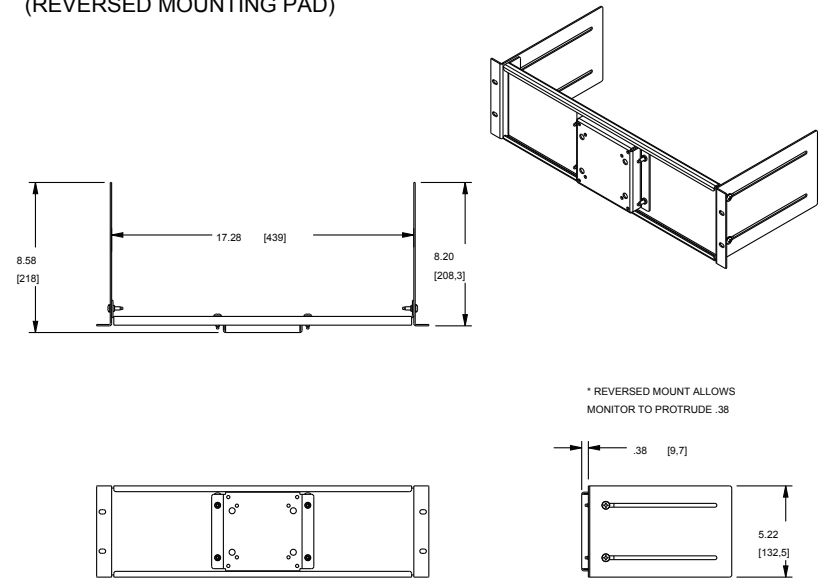

RM-LCD-PNLV (REVERSED MOUNTING PAD)