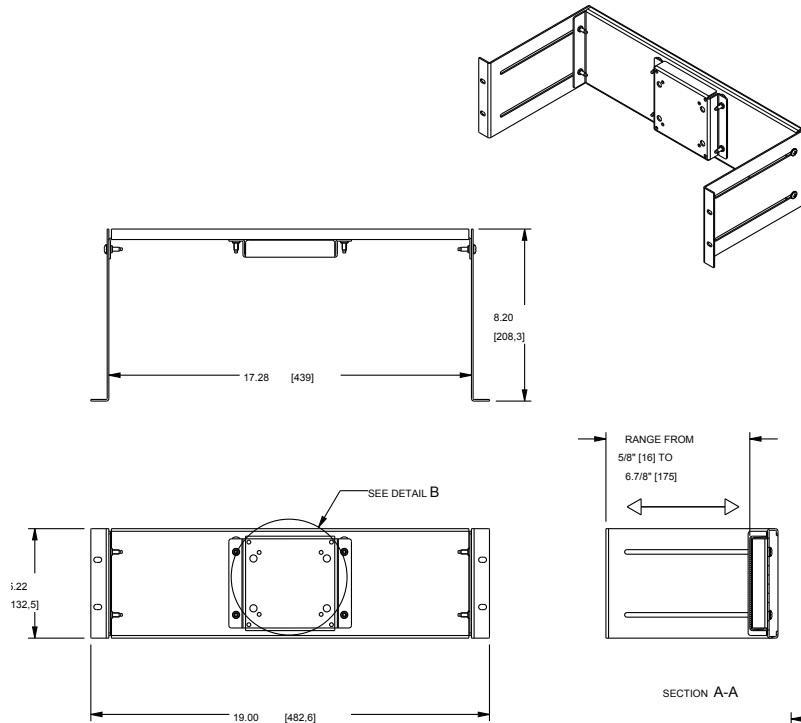

# RM-LCD Series

basic dimensions

NOTE:  
DIMENSION SHOWN INCHS [MM]

DETAIL A  
SCALE 3/8

what **great systems** are built on.™

A brand of **legrand**

**MA**  
Middle Atlantic Products  
middleatlantic.com | middleatlantic.ca

# RM-LCD Series

basic dimensions