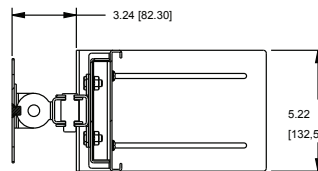

# RM-LCD Series

basic dimensions

NOTE:  
DIMENSION SHOWN INCHS [MM]

DETAIL A  
SCALE 3/8

what **great systems** are built on.™

A brand of **legrand**

**MA**  
Middle Atlantic Products  
middleatlantic.com | middleatlantic.ca