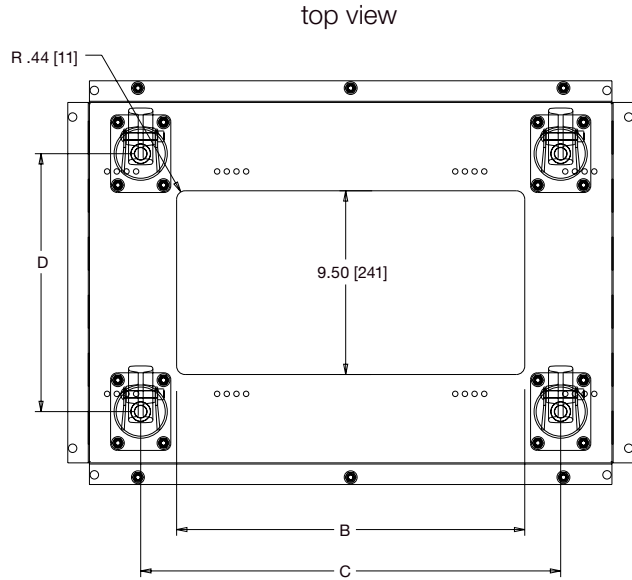

## basic dimensions

all dimensions in inches unless otherwise noted [all dimensions in brackets are in millimeters]

CBS-MRK/WRK-XX Size Chart

Part #	Fits	Grade	A Depth	B Opening Depth	C Caster to Caster Depth	D Caster to Caster Width	E Width	F Flange	G Overall Height	H Height Rack is Raised	Weight Capacity
CBS-MRK-26	MRK- 26" deep	commercial	22.14 [562]	10.84 [275]	16.72 [425]	13.34 [339]	18.76 [476]	1.12 [28]	4.1 [104]	1.0 [25]	1300 lbs.
CBS-MRK-26R	MRK- 26" deep	fine floor	22.14 [562]	10.84 [275]	16.72 [425]	13.34 [339]	18.76 [476]	1.12 [28]	4.1 [104]	1.1 [28]	720 lbs.
CBS-MRK-31	MRK- 31" deep	commercial	27.14 [689]	15.84 [402]	21.72 [551]	13.34 [339]	18.76 [476]	1.12 [28]	4.1 [104]	1.0 [25]	1300 lbs.
CBS-MRK-31R	MRK- 31" deep	fine floor	27.14 [689]	15.84 [402]	21.72 [551]	13.34 [339]	18.76 [476]	1.12 [28]	4.1 [104]	1.1 [28]	720 lbs.
CBS-MRK-36	MRK- 36" deep	commercial	31.74 [806]	20.44 [519]	26.32 [669]	13.34 [339]	18.76 [476]	1.12 [28]	4.1 [104]	1.0 [25]	1300 lbs.
CBS-MRK-36R	MRK- 36" deep	fine floor	31.74 [806]	20.44 [519]	26.32 [669]	13.34 [339]	18.76 [476]	1.12 [28]	4.1 [104]	1.1 [28]	720 lbs.
CBS-WRK-27	WRK- 27" deep	commercial	24.34 [618]	13.00 [330]	18.88 [480]	15.50 [394]	20.97 [533]	1.16 [29]	4.0 [102]	1.0 [25]	1300 lbs.
CBS-WRK-27R	WRK- 27" deep	fine floor	24.34 [618]	13.00 [330]	18.88 [480]	15.50 [394]	20.97 [533]	1.16 [29]	4.2 [107]	1.2 [30]	700 lbs.
CBS-WRK-32	WRK- 32" deep	commercial	29.34 [745]	18.00 [457]	23.88 [607]	15.50 [394]	20.97 [533]	1.16 [29]	4.0 [102]	1.0 [25]	1300 lbs.
CBS-WRK-32R	WRK- 32" deep	fine floor	29.34 [745]	18.00 [457]	23.88 [607]	15.50 [394]	20.97 [533]	1.16 [29]	4.2 [107]	1.2 [30]	700 lbs.