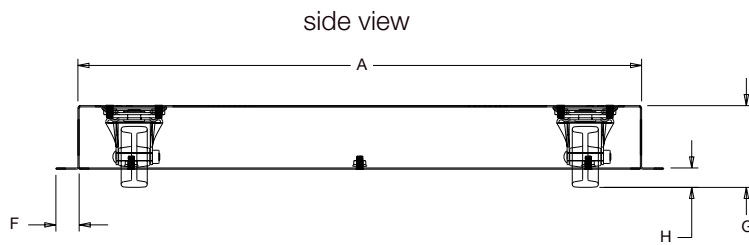

## basic dimensions

all dimensions in inches unless otherwise noted [all dimensions in brackets are in millimeters]

CBS-MRK/WRK-XX Size Chart

Part #	Fits	Grade	A Depth	B Opening Depth	C Caster to Caster Depth	D Caster to Caster Width	E Width	F Flange	G Overall Height	H Height Rack is Raised	Weight Capacity
CBS-MRK-26	MRK- 26" deep	commercial	22.14 [562]	10.84 [275]	16.72 [425]	13.34 [339]	18.76 [476]	1.12 [28]	4.1 [104]	1.0 [25]	1300 lbs.
CBS-MRK-26R	MRK- 26" deep	fine floor	22.14 [562]	10.84 [275]	16.72 [425]	13.34 [339]	18.76 [476]	1.12 [28]	4.1 [104]	1.1 [28]	720 lbs.
CBS-MRK-31	MRK- 31" deep	commercial	27.14 [689]	15.84 [402]	21.72 [551]	13.34 [339]	18.76 [476]	1.12 [28]	4.1 [104]	1.0 [25]	1300 lbs.
CBS-MRK-31R	MRK- 31" deep	fine floor	27.14 [689]	15.84 [402]	21.72 [551]	13.34 [339]	18.76 [476]	1.12 [28]	4.1 [104]	1.1 [28]	720 lbs.
CBS-MRK-36	MRK- 36" deep	commercial	31.74 [806]	20.44 [519]	26.32 [669]	13.34 [339]	18.76 [476]	1.12 [28]	4.1 [104]	1.0 [25]	1300 lbs.
CBS-MRK-36R	MRK- 36" deep	fine floor	31.74 [806]	20.44 [519]	26.32 [669]	13.34 [339]	18.76 [476]	1.12 [28]	4.1 [104]	1.1 [28]	720 lbs.
CBS-WRK-27	WRK- 27" deep	commercial	24.34 [618]	13.00 [330]	18.88 [480]	15.50 [394]	20.97 [533]	1.16 [29]	4.0 [102]	1.0 [25]	1300 lbs.
CBS-WRK-27R	WRK- 27" deep	fine floor	24.34 [618]	13.00 [330]	18.88 [480]	15.50 [394]	20.97 [533]	1.16 [29]	4.2 [107]	1.2 [30]	700 lbs.
CBS-WRK-32	WRK- 32" deep	commercial	29.34 [745]	18.00 [457]	23.88 [607]	15.50 [394]	20.97 [533]	1.16 [29]	4.0 [102]	1.0 [25]	1300 lbs.
CBS-WRK-32R	WRK- 32" deep	fine floor	29.34 [745]	18.00 [457]	23.88 [607]	15.50 [394]	20.97 [533]	1.16 [29]	4.2 [107]	1.2 [30]	700 lbs.