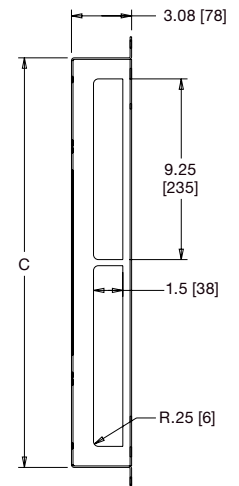

## basic dimensions

all dimensions in inches unless otherwise noted [all dimensions in brackets are in millimeters]

top view

front view

side view

BS-MRK/WRK-XX Size Chart

Part #	Fits	A Depth	B Knockout Depth	C Width	D Height	E Flange
BS-MRK-26	MRK- 26" deep	22.14 [562]	10.84 [275]	18.76 [476]	3.060 [78]	1.120 [28]
BS-MRK-31	MRK- 31" deep	27.14 [689]	15.84 [402]	18.76 [476]	3.060 [78]	1.120 [28]
BS-MRK-36	MRK- 36" deep	31.74 [806]	20.44 [519]	18.76 [476]	3.060 [78]	1.120 [28]
BS-MRK-42	MRK- 42" deep	37.74 [959]	26.44 [672]	18.76 [476]	3.060 [78]	1.120 [28]
BS-WRK-27	WRK- 27" deep	24.343 [618]	17.50 [444]	20.968 [533]	3.078 [78]	1.156 [29]
BS-WRK-32	WRK- 32" deep	29.343 [745]	22.50 [571]	20.968 [533]	3.078 [78]	1.156 [29]