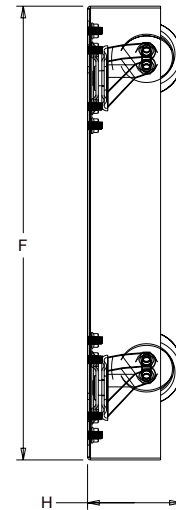

front view

CBS-5/ERK-XX Size Chart