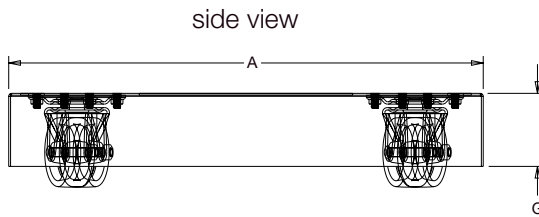

CBS-5/ERK-XX Size Chart