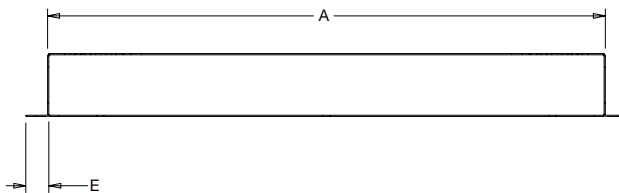

## basic dimensions

all dimensions in inches unless otherwise noted [all dimensions in brackets are in millimeters]

top view

front view

side view

BS-MRK/WRK-XX Size Chart

Part #	Fits	A Depth	B Knockout Depth	C Width	D Height	E Flange
BS-MRK-26	MRK- 26" deep	22.14 [562]	10.84 [275]	18.76 [476]	3.060 [78]	1.120 [28]
BS-MRK-31	MRK- 31" deep	27.14 [689]	15.84 [402]	18.76 [476]	3.060 [78]	1.120 [28]
BS-MRK-36	MRK- 36" deep	31.74 [806]	20.44 [519]	18.76 [476]	3.060 [78]	1.120 [28]
BS-MRK-42	MRK- 42" deep	37.74 [959]	26.44 [672]	18.76 [476]	3.060 [78]	1.120 [28]
BS-WRK-27	WRK- 27" deep	24.343 [618]	17.50 [444]	20.968 [533]	3.078 [78]	1.156 [29]
BS-WRK-32	WRK- 32" deep	29.343 [745]	22.50 [571]	20.968 [533]	3.078 [78]	1.156 [29]