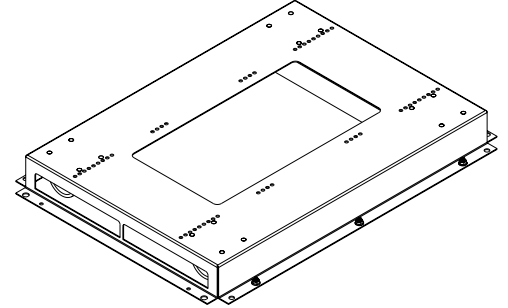

## basic dimensions

all dimensions in inches unless otherwise noted [all dimensions in brackets are in millimeters]

CBS-MRK/WRK-XX Size Chart

Part #	Fits	Grade	A Depth	B Opening Depth	C Caster to Caster Depth	D Caster to Caster Width	E Width	F Flange	G Overall Height	H Height Rack is Raised	Weight Capacity
CBS-MRK-26	MRK- 26" deep	commercial	22.14 [562]	10.84 [275]	16.72 [425]	13.34 [339]	18.76 [476]	1.12 [28]	4.1 [104]	1.0 [25]	1300 lbs.
CBS-MRK-26R	MRK- 26" deep	fine floor	22.14 [562]	10.84 [275]	16.72 [425]	13.34 [339]	18.76 [476]	1.12 [28]	4.1 [104]	1.1 [28]	720 lbs.
CBS-MRK-31	MRK- 31" deep	commercial	27.14 [689]	15.84 [402]	21.72 [551]	13.34 [339]	18.76 [476]	1.12 [28]	4.1 [104]	1.0 [25]	1300 lbs.
CBS-MRK-31R	MRK- 31" deep	fine floor	27.14 [689]	15.84 [402]	21.72 [551]	13.34 [339]	18.76 [476]	1.12 [28]	4.1 [104]	1.1 [28]	720 lbs.
CBS-MRK-36	MRK- 36" deep	commercial	31.74 [806]	20.44 [519]	26.32 [669]	13.34 [339]	18.76 [476]	1.12 [28]	4.1 [104]	1.0 [25]	1300 lbs.
CBS-MRK-36R	MRK- 36" deep	fine floor	31.74 [806]	20.44 [519]	26.32 [669]	13.34 [339]	18.76 [476]	1.12 [28]	4.1 [104]	1.1 [28]	720 lbs.
CBS-WRK-27	WRK- 27" deep	commercial	24.34 [618]	13.00 [330]	18.88 [480]	15.50 [394]	20.97 [533]	1.16 [29]	4.0 [102]	1.0 [25]	1300 lbs.
CBS-WRK-27R	WRK- 27" deep	fine floor	24.34 [618]	13.00 [330]	18.88 [480]	15.50 [394]	20.97 [533]	1.16 [29]	4.2 [107]	1.2 [30]	700 lbs.
CBS-WRK-32	WRK- 32" deep	commercial	29.34 [745]	18.00 [457]	23.88 [607]	15.50 [394]	20.97 [533]	1.16 [29]	4.0 [102]	1.0 [25]	1300 lbs.
CBS-WRK-32R	WRK- 32" deep	fine floor	29.34 [745]	18.00 [457]	23.88 [607]	15.50 [394]	20.97 [533]	1.16 [29]	4.2 [107]	1.2 [30]	700 lbs.