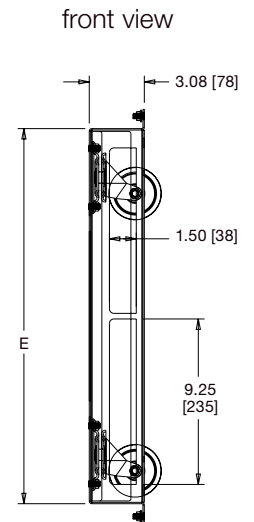

## basic dimensions

all dimensions in inches unless otherwise noted [all dimensions in brackets are in millimeters]

CBS-MRK/WRK-XX Size Chart

Part #	Fits	Grade	A Depth	B Opening Depth	C Caster to Caster Depth	D Caster to Caster Width	E Width	F Flange	G Overall Height	H Height Rack is Raised	Weight Capacity
CBS-MRK-26	MRK- 26" deep	commercial	22.14 [562]	10.84 [275]	16.72 [425]	13.34 [339]	18.76 [476]	1.12 [28]	4.1 [104]	1.0 [25]	1300 lbs.
CBS-MRK-26R	MRK- 26" deep	fine floor	22.14 [562]	10.84 [275]	16.72 [425]	13.34 [339]	18.76 [476]	1.12 [28]	4.1 [104]	1.1 [28]	720 lbs.
CBS-MRK-31	MRK- 31" deep	commercial	27.14 [689]	15.84 [402]	21.72 [551]	13.34 [339]	18.76 [476]	1.12 [28]	4.1 [104]	1.0 [25]	1300 lbs.
CBS-MRK-31R	MRK- 31" deep	fine floor	27.14 [689]	15.84 [402]	21.72 [551]	13.34 [339]	18.76 [476]	1.12 [28]	4.1 [104]	1.1 [28]	720 lbs.
CBS-MRK-36	MRK- 36" deep	commercial	31.74 [806]	20.44 [519]	26.32 [669]	13.34 [339]	18.76 [476]	1.12 [28]	4.1 [104]	1.0 [25]	1300 lbs.
CBS-MRK-36R	MRK- 36" deep	fine floor	31.74 [806]	20.44 [519]	26.32 [669]	13.34 [339]	18.76 [476]	1.12 [28]	4.1 [104]	1.1 [28]	720 lbs.
CBS-WRK-27	WRK- 27" deep	commercial	24.34 [618]	13.00 [330]	18.88 [480]	15.50 [394]	20.97 [533]	1.16 [29]	4.0 [102]	1.0 [25]	1300 lbs.
CBS-WRK-27R	WRK- 27" deep	fine floor	24.34 [618]	13.00 [330]	18.88 [480]	15.50 [394]	20.97 [533]	1.16 [29]	4.2 [107]	1.2 [30]	700 lbs.
CBS-WRK-32	WRK- 32" deep	commercial	29.34 [745]	18.00 [457]	23.88 [607]	15.50 [394]	20.97 [533]	1.16 [29]	4.0 [102]	1.0 [25]	1300 lbs.
CBS-WRK-32R	WRK- 32" deep	fine floor	29.34 [745]	18.00 [457]	23.88 [607]	15.50 [394]	20.97 [533]	1.16 [29]	4.2 [107]	1.2 [30]	700 lbs.