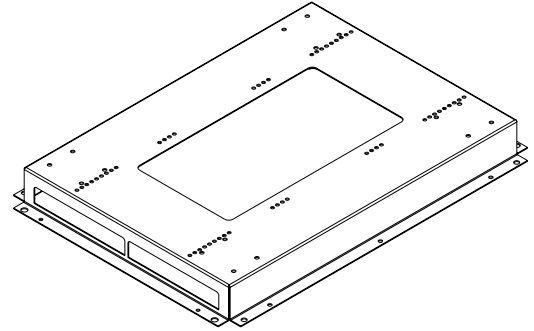

BS-MRK/WRK-XX

basic dimensions

all dimensions in inches unless otherwise noted [all dimensions in brackets are in millimeters]

top view