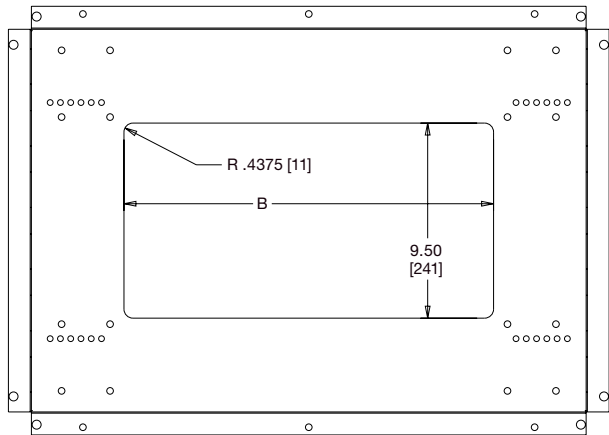

## basic dimensions

all dimensions in inches unless otherwise noted [all dimensions in brackets are in millimeters]

top view

front view

side view

BS-MRK/WRK-XX Size Chart

Part #	Fits	A Depth	B Knockout Depth	C Width	D Height	E Flange
BS-MRK-26	MRK- 26" deep	22.14 [562]	10.84 [275]	18.76 [476]	3.060 [78]	1.120 [28]
BS-MRK-31	MRK- 31" deep	27.14 [689]	15.84 [402]	18.76 [476]	3.060 [78]	1.120 [28]
BS-MRK-36	MRK- 36" deep	31.74 [806]	20.44 [519]	18.76 [476]	3.060 [78]	1.120 [28]
BS-MRK-42	MRK- 42" deep	37.74 [959]	26.44 [672]	18.76 [476]	3.060 [78]	1.120 [28]
BS-WRK-27	WRK- 27" deep	24.343 [618]	17.50 [444]	20.968 [533]	3.078 [78]	1.156 [29]
BS-WRK-32	WRK- 32" deep	29.343 [745]	22.50 [571]	20.968 [533]	3.078 [78]	1.156 [29]