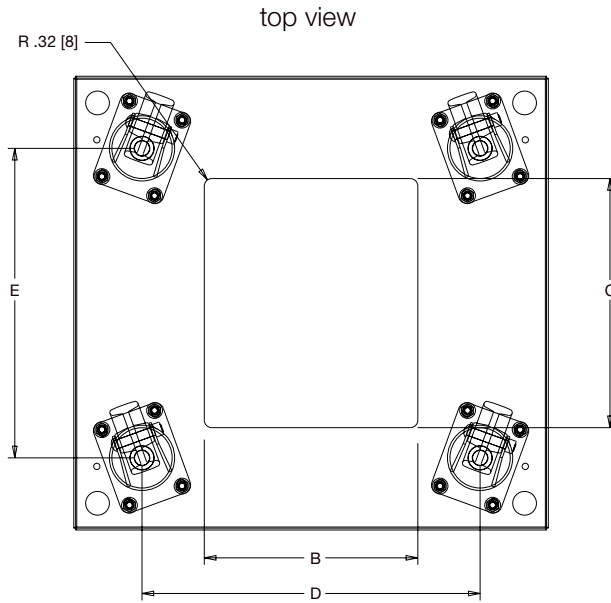

CBS-5/ERK-XX

basic dimensions

all dimensions in inches unless otherwise noted [all dimensions in brackets are in millimeters]