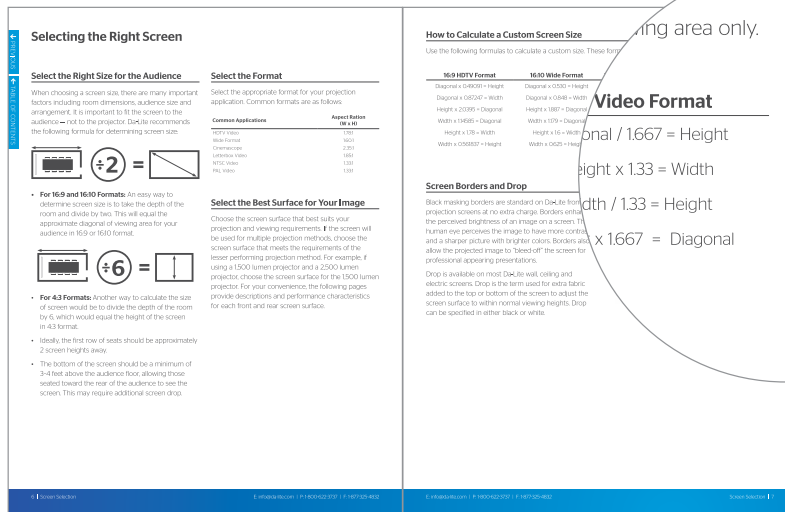

Clickable Table of Contents

Pages 3-5 of this document contain a clickable table of contents. Simply find the screen or product category that you are looking for and click on it to be directed to the corresponding page.