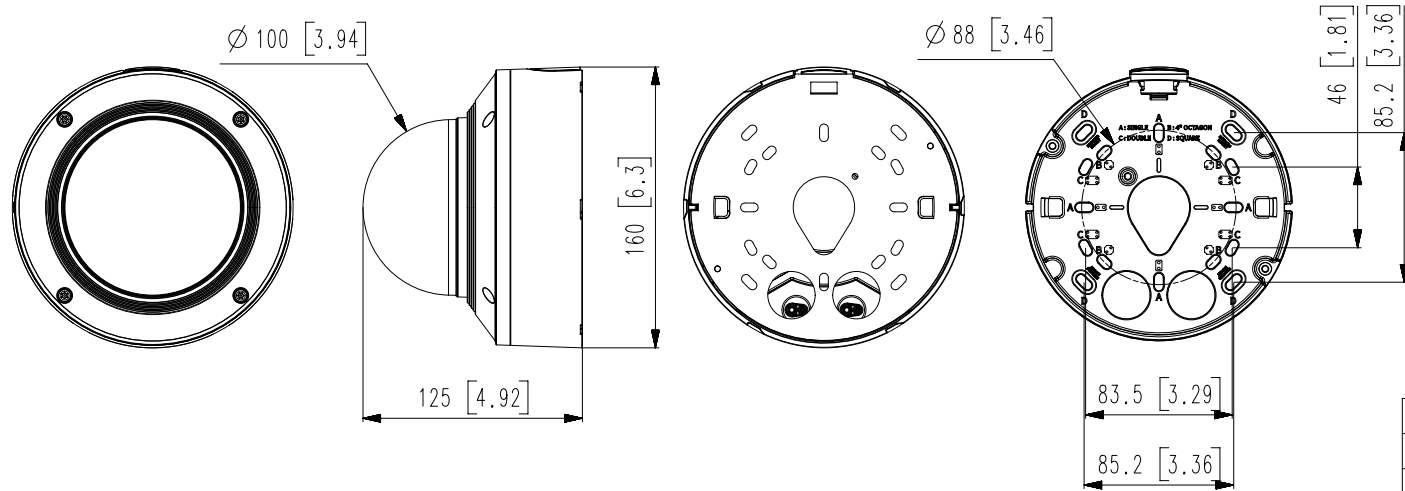

16		
15		
14		
13		
12		
11	PND-A6081RV	21.02.08
10	XND-9082RV	19.12.18
9	XND-8082RV	19.12.18
8	XND-8081REV	19.12.18
7	XND-6081REV	19.12.18
6	PND-A9081R	19.09.27
5	XND-8081RV	19.09.27
4	XND-6081RV	19.09.27
3	XND-6081V	19.09.27
2	XND-8081VZ	19.09.27
1	XND-6081VZ	19.09.27
No.	MODEL NAME	DATE
Unit:mm[inch]		SCALE:1/1
		Hanwha Techwin