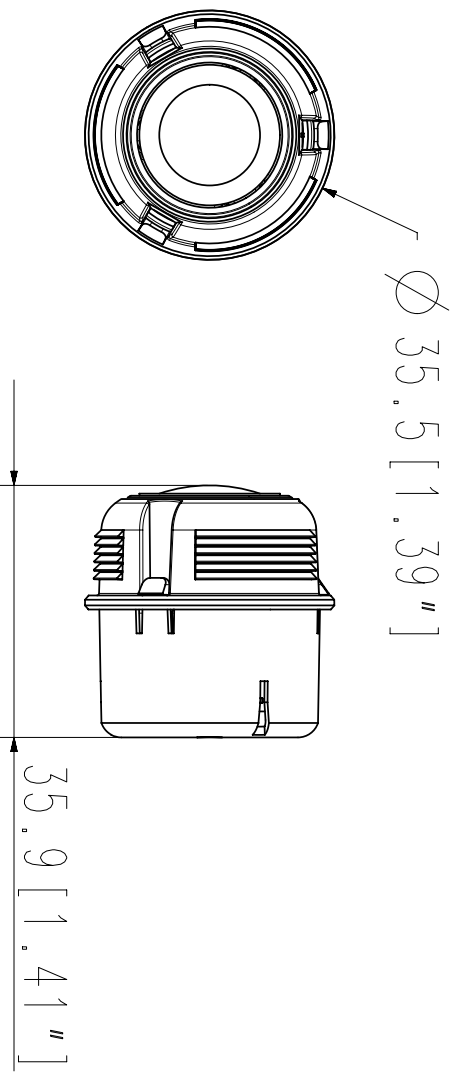

SLA-2M2802D

2MP Lens Module for PNM-7002VD

Key Features

- 0.055Lux@F2.0 Color, B/W
- 2.8mm fixed lens (2MP)

Compatible Accessories (Optional)

PNM-7002VD

Video	
Imaging Device	1/2.8" CMOS
Min. Illumination	Color: 0.055Lux(F2.0, 1/30sec)
Lens	
Focal Length (Zoom Ratio)	2.8mm fixed focal
Max. Aperture Ratio	F2.0
Angular Field of View	H:107.4°, V:62.2°, D:122.0°
Focus Control	Fixed
Pan / Tilt / Rotate	
Pan / Tilt / Rotate Range	-176°~+176° / 0°~51° / -90°~+90°
Mechanical	
Color / Material	Black / Plastic
Product dimensions / weight	Ø35.5x35.9mm, 30g

단위 : mm (인치)

SLA-2M SERIES

SLA-5M SERIES