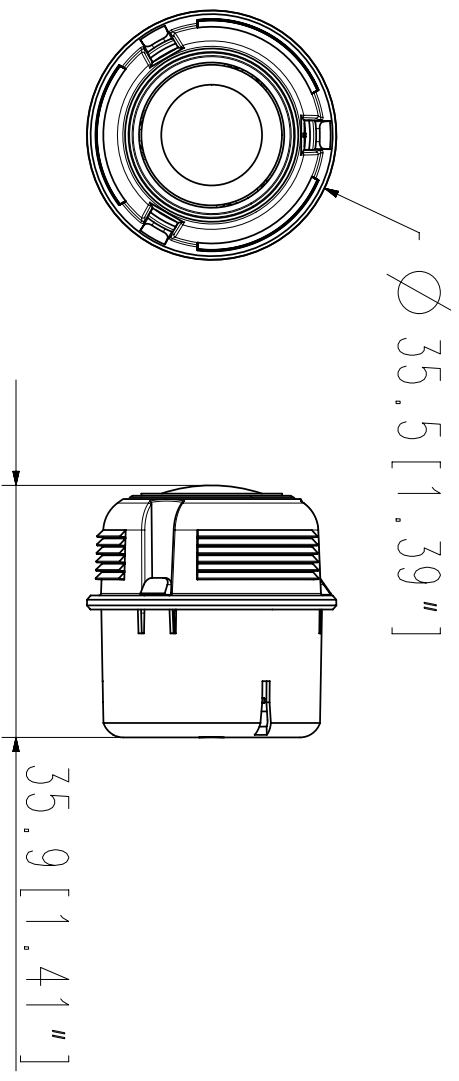

## Key Features

- 0.055Lux@F2.0 Color, B/W
- 3.6mm fixed lens (2MP)

## Compatible Accessories (Optional)

PNM-7002VD

Video	
Imaging Device	1/2.8" CMOS
Min. Illumination	Color: 0.055Lux(F2.0, 1/30sec)
Lens	
Focal Length (Zoom Ratio)	3.6mm fixed focal
Max. Aperture Ratio	F2.0
Angular Field of View	H: 94.8°, V: 49.3°, D: 114.3°
Focus Control	Fixed
Pan / Tilt / Rotate	
Pan / Tilt / Rotate Range	-176°~+176° / 0°~64° / -90°~+90°
Mechanical	
Color / Material	Black / Plastic
Product dimensions / weight	Ø35.5x35.9mm, 30g

단위 : mm (인치)

SLA-2M SERIES

SLA-5M SERIES