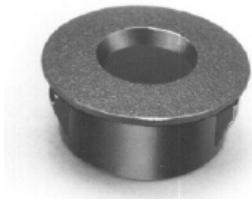

### Description

9/16" Diameter with 3/8" Hole

5/8" Diameter with 3/8" Hole

7/8" Diameter with 3/8" Hole

1" Diameter with 3/8" Hole

1 1/4" Diameter with 3/8" Hole

3/4" Diameter with 3/8" Hole

### Part Number

A-562

A-625

A-87

A-1.0

A-1.25

PA-75

# RECESSED ADAPTORS

- ◆ 3/8" Machined Holes
- ◆ Self-Locking
- ◆ Colors: White or Black (Unless Otherwise Noted)
  - ◆ Available in Bags of 100
  - ◆ Reusable - Great For Testing
  - ◆ Snap-In — Snap-Out

## DESCRIPTION

9/16" Diameter with 3/8" Hole  
5/8" Diameter with 3/8" Hole  
3/4" Diameter with 3/8" Hole  
Available in White, Brown & Gray  
7/8" Diameter with 3/8" Hole  
1" Diameter with 3/8" Hole  
1 1/4" Diameter with 3/8" Hole  
3/4" Diameter M-80 Magnet Case