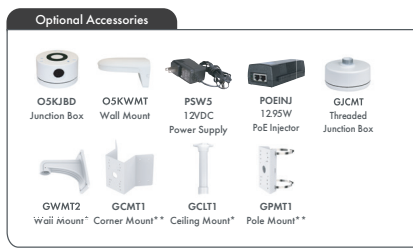

Network Specifications	
Protocols	TCP/IP, HTTP, DHCP, DNS, DDNS, RTP/RTSP, SMTP, NTP, UPnP, SNMP, HTTPS, FTP
DDNS support	Speco DDNS (free of charge)
Security	IP address filter; strong password requirement; Authenticated username and password
User Access	Max. 7 simultaneous users Actual number of users may vary depending on bandwidth

Other Specifications	
PoE	Standard (IEEE 802.3af)
Analytics	Motion detection, Face Detection, Object abandoned/missing detection, intrusion detection (people/vehicle classification), line crossing detection (people/vehicle classification), people/vehicle counting.
Alarm Triggers	Analytics, SD card error
Alarm Events	FTP upload, email upload

Client Specifications	
Web Browser Support	Chrome, Edge, Firefox, Safari, Internet Explorer 8 and up.
Mobile	Speco Gray

Operating & Unit Specifications	
Power	PoE, 12VDC (power supply not included)
Power Consumption	5.28W (max)
Operating Temperature	-22°F - 140°F
Operating Humidity	less than 95% (non-condensing)
Unit Dimensions	3.9"Ø x 3.5" (H)
Unit Weight	0.92 lb
Certifications	FCC, ONVIF Profile T

*With compatible Speco Gray Recorder

**Products are in compliance with NDAA Section 889 Part B Guidelines