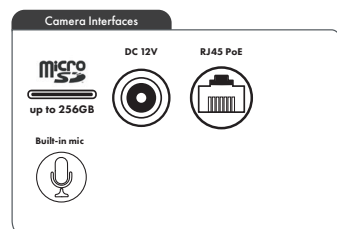

Camera Specifications	
Image Sensor	Progressive scan 1/2.8" CMOS
Maximum Resolution	8MP 3840(H)×2160(V)
Field of View	Horizontal: 105.75°, Vertical: 56.35°, Diagonal: 126.28°
Minimum Illumination	Color 0.1lux @ F1.2(AGC ON) ; B/W 0 lux @ IR ON
White Balance	Auto, Indoor, Outdoor, Manual
Compensation	True WDR (120dB), BLC, HLC
Day/Night	IR cut filter with auto switch
Electronic Shutter Speed	1/5 ~ 1/20000s
DNR	3D DNR

Video Specifications	
Main Resolution	30fps@4K/5MP/4MP/3MP/2MP/960P/720P/VGA/QVGA
Compression	H.265, H.264
Bitrate Control	VBR, CBR (8Kbps ~ 16Mbps)
Multiple Streaming	3 streams
Image Settings	Privacy masking, Flip/Mirror

Audio Specifications	
Audio Codec	G.711
Audio Input	Built-in mic
Audio Output	No

Interfaces	
Ethernet	10/100 Mbps
Power	DC jack
Microphone Input	Built-in mic
Card slot	MicroSD, up to 256GB (not included)
Alarm	No
Reset	Yes