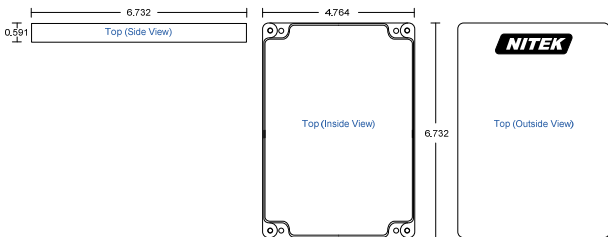

Description

The **EE328W** is an Ethernet and PoE repeater which is housed in a NEMA 4X rated outdoor enclosure. The Ethernet and PoE repeater allows for network devices to connect at distances up to 600 meters or 2000 feet.

The **EE328W** is a single unit that requires very little installation time and absolutely no set up or configuration. Installation requires simply connecting the unit in line with the network run. Each unit extends the cable run by 100 meters or 328 feet. The **EE328W** uses power from the PoE network switch and extends the power out to the next 100 meters. If the network switch is not a PoE device the **EE328W** has an optional power input and can also function as a PoE inserter in addition to extending the network communication signals. The **EE328W** is a fully 802.3af compliant unit and is ideal for extending network signals or network and PoE signals.

LED indicators show the status of network communication and PoE power. The **EE328W** requires no network setting to be changed or adjusted.

The **EE328W** extends network communications to overcome cable distance limitations offering connections to devices in locations traditional networking does not allow.

The units are constructed of industrial grade RoHS compliant plated aluminum which is finished with a corrosion resistant finish making it very durable.

Features

- Includes NEMA 4X rated outdoor housing
- Transmits up to distances of 600 meters / 2000 feet
- Supports mega-pixel cameras
- Fully transparent to the network
- Supports any network device, including IP cameras
- Built-in surge protection
- Easy to install, no set up required
- No MAC or IP addressing required
- LED indicators for network signals, link status and power
- Optional power supply can insert PoE power for non-PoE switches