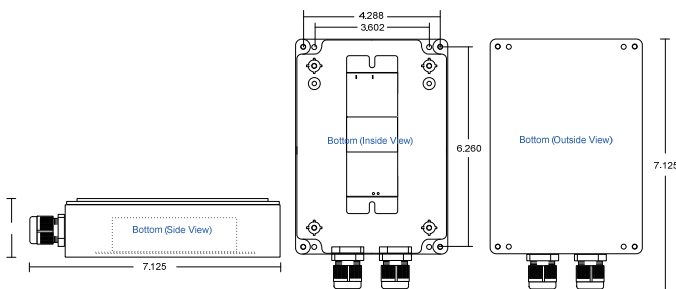

Description

The **EE328W** is an Ethernet and PoE repeater which is housed in a NEMA 4X rated outdoor enclosure. The Ethernet and PoE repeater allows for network devices to connect at distances up to 600 meters or 2000 feet.

The **EE328W** is a single unit that requires very little installation time and absolutely no set up or configuration. Installation requires simply connecting the unit in line with the network run. Each unit extends the cable run by 100 meters or 328 feet. The **EE328W** uses power from the PoE network switch and extends the power out to the next 100 meters. If the network switch is not a PoE device the **EE328W** has an optional power input and can also function as a PoE inserter in addition to extending the network communication signals. The **EE328W** is a fully 802.3af compliant unit and is ideal for extending network signals or network and PoE signals.

The units are constructed of industrial grade RoHS compliant plated aluminum which is finished with a corrosion resistant finish making it very durable.

Features

- Includes NEMA 4X rated outdoor housing
- Transmits up to distances of 600 meters / 2000 feet
- Supports mega-pixel cameras
- Fully transparent to the network
- Supports any network device, including IP cameras
- Built-in surge protection
- Easy to install, no set up required
- No MAC or IP addressing required
- LED indicators for network signals, link status and power
- Optional power supply can insert PoE power for non-PoE switches

TECHNICAL SPECIFICATION

Network Transmission Device

Network Connection	RJ45 Connector
Ethernet	100BASE-TX Full Duplex
Dimensions	
Enclosure	7.125" x 4.77" x 2.33"
EE328 Unit	4.6" x 1.1" x 1.6" including tabs
Operating Temperature	-20 to 80 C / -4 to 176 F
Shipping Weight	3 lbs