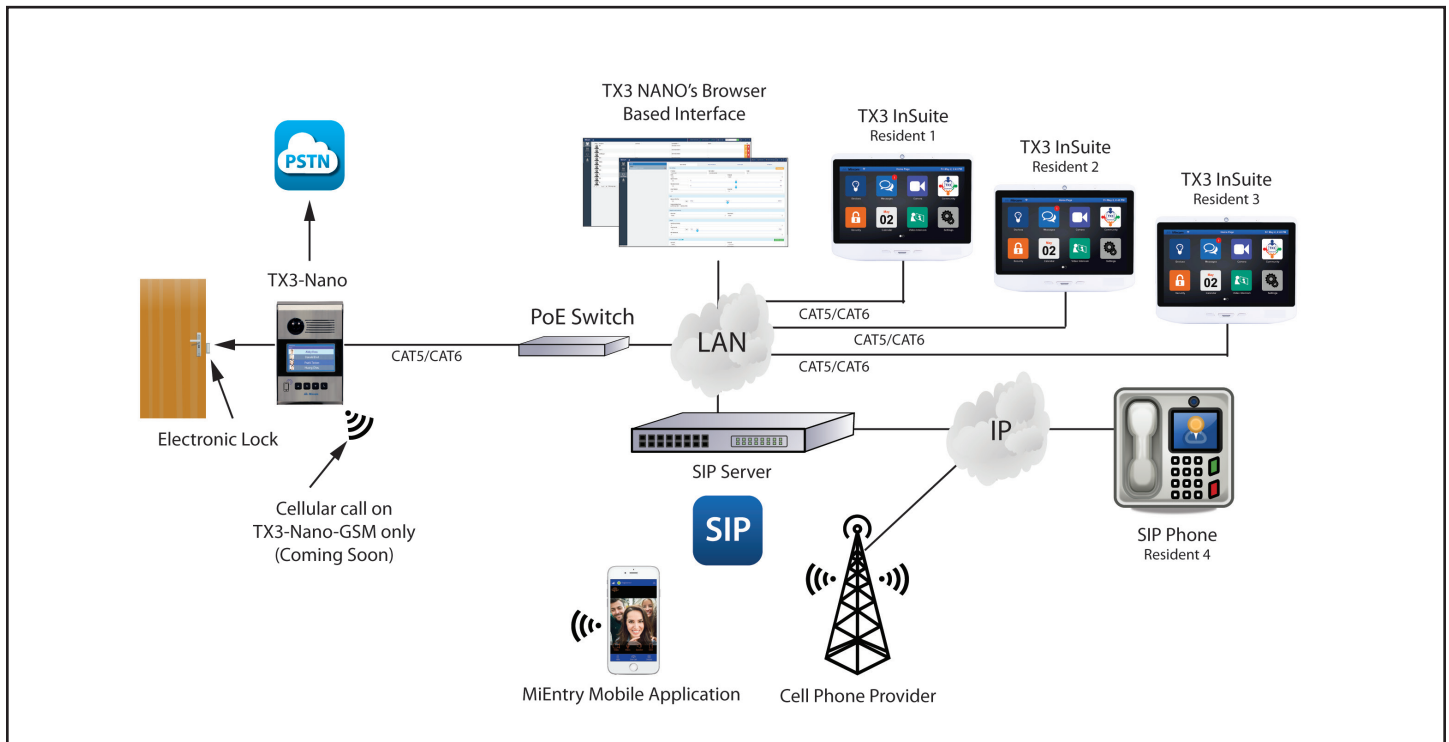

### Powerful Access Control. Small Package!

The TX3-Nano is a powerful Voice Entry System that is ideal for multi-unit dwellings, townhouses, and individual homes, which can store up to 1000 resident information. With a sleek, weather-resistant enclosure, the TX3 Nano gives the security of controlled door entry from your smart phone.

**Built-in Camera** – uses the IR LED's to provide a clean live video feed during the day and night to your mobile device.

**Built-In door control** – unlock the door with any phone

**Easy Retro-fit** to existing doorways

**Fully Compatible** with the complete TX3 Series

**Networkable** – can be used as a stand alone system or part of a TX3 network.

**BLE Ready** – Bluetooth Low Energy reader is included and can be activated in the future with the MiEntry mobile application (credential licensing).

**Expandable and scalable, Mircom's TX3 Nano is the smart solution for your business.**

 **Mircom**<sup>™</sup>  
Safer • Smarter • More Livable Buildings