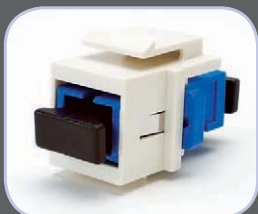

 (7.1) KMJ Adapters

KMJ Adapters

OCC's Keystone adapters offer a full array of data, video, and audio ports for fiber, copper, coaxial and speaker cables. Featuring snap-in accessibility and a wide arrange of multimedia options, the OCC KMJ adapter line gives customers a flexible solution to meet any connectivity demand.

- Fits all OCC Keystone faceplates and surface-mount boxes

AKSVHS12

AKBLK12

AKBP212

AKRCA110B12

AKF12

AKRCA110Y12

AKDLCM00

AKSCM01

AKRCAP12

AKSTM12

KMJ Adapters

CATALOG NUMBER	DESCRIPTION
AKSCMxx	KMJ snap-in SC multimode adapter
AKSTMxx	KMJ snap-in ST multimode adapter
AKDLCMxx	KMJ snap-in dual LC multimode adapter
AKBNCxx	KMJ snap-in BNC coupler
AKFxx	KMJ snap-in F coupler
AKSVHSxx	KMJ snap-in Super VHS adapter
AKRCAPxx	KMJ snap-in gold-plated RCA bulkhead adapter
AKRCA110yxx	KMJ snap-in RCA to 110 adapter
AKBP2xx	KMJ snap-in gold-plated binding posts (pair)
AKBC2xx	KMJ snap-in gold-plated banana adapters (pair)
AKBLKxx	KMJ snap-in blank adapters