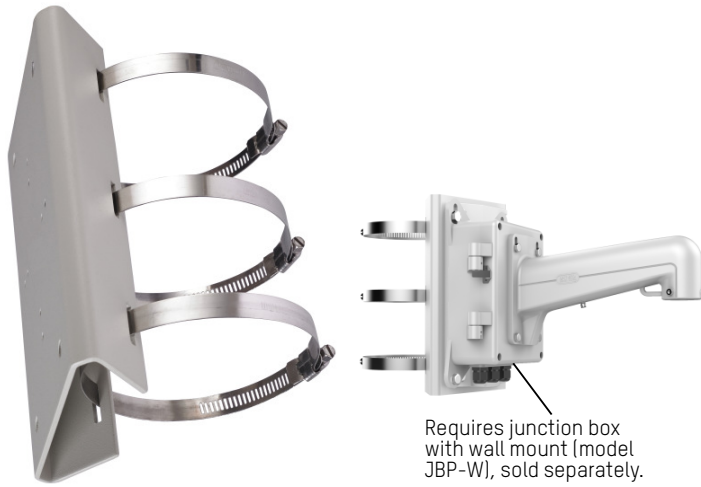

PMPL Vertical Pole Mount Bracket

- Aluminum Alloy and Steel Material with Surface Spray Treatment
- Safety Rope

PMPL	
Color	Hikvision white
Feature	Suitable for speed dome pendant mounting
Material	Aluminum and steel
Dimensions	8.26" x 12.36" x 23.65" (209.7 mm x 314 mm x 600.8 mm)
Weight	~3 lbs (1360.78 g)

NOTE: The bracket is suitable for vertical mounting to a pole 100 mm to 200 mm in diameter.

Load capacity of pole should be more than three times the weight of camera and bracket.

Load capacity of clamp is 10 kg (22.05 lbs).

Order Model

PMPL

Dimensions

NOTE: The actual bracket may vary from the picture above.

Compatible PTZ Cameras

DS-2AE5xxx; DS-2AE7xxx; DS-2DE4xxx; DS-2DE5xxx; DS-2DE6xxx; DS-2DE7xxx; DS-2DF5xxx; DS-2DF6xxx; DS-2DF8xxx