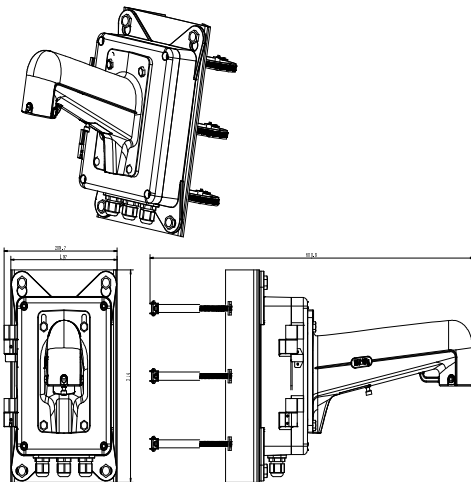

PMPL Vertical Pole Mount Bracket

- Aluminum Alloy and Steel Material with Surface Spray Treatment
- Safety Rope

PMPL	
Color	Hikvision white
Feature	Suitable for speed dome pendant mounting
Material	Aluminum and steel
Dimensions	8.26" x 12.36" x 23.65" (209.7 mm x 314 mm x 600.8 mm)
Weight	~3 lbs (1360.78 g)

NOTE: The bracket is suitable for vertical mounting to a pole 100 mm to 200 mm in diameter.

Load capacity of pole should be more than three times the weight of camera and bracket.

Load capacity of clamp is 10 kg (22.05 lbs).

Order Model

PMPL

Dimensions

NOTE: The actual bracket may vary from the picture above.

Compatible PTZ Cameras

DS-2AE5xxx; DS-2AE7xxx; DS-2DE4xxx; DS-2DE5xxx; DS-2DE6xxx; DS-2DE7xxx; DS-2DF5xxx; DS-2DF6xxx; DS-2DF8xxx