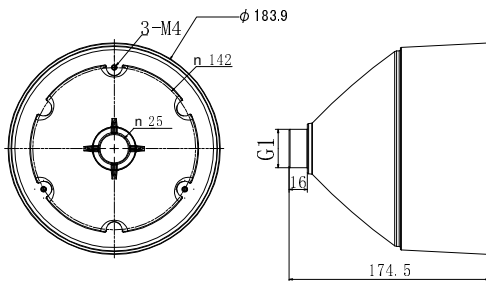

#### Specifications

	PC165
Appearance	Hikvision white
Range of Application	Pendant cap for dome camera
Material	Aluminum alloy
Dimension	φ184 mm x 174.5 mm (7.24" x 6.87")
Weight	1130 g (39.86 ozs)

**NOTES:** Pay attention to color matching.

#### Dimensions

**NOTE:** The actual bracket may vary from the picture above.