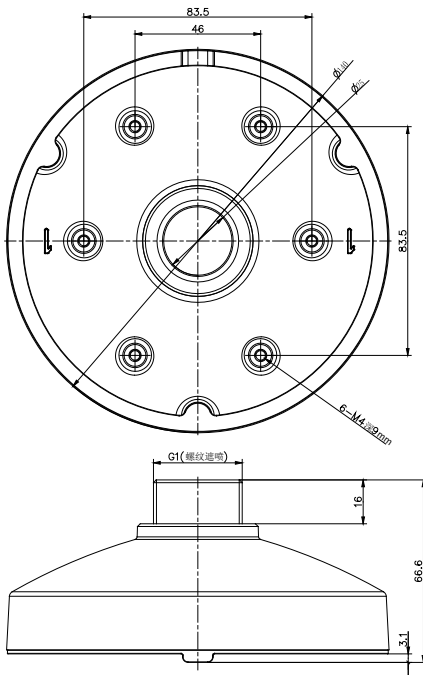

### Pendant Cap for Dome Camera

- Aluminum Alloy Material with Surface Spray Treatment
- Waterproof Design
- Black-Finish Model Available (PC140B)

	PC140	PC140B
Appearance	Hikvision white	Hikvision black
Range of Application	Pendant cap for dome camera	
Material	Aluminum alloy	
Thread	G1	
Dimension	Φ5.5" x 2.62" (Φ140 mm x 66.6 mm)	
Weight	203 g (7.16 ozs)	

### Dimensions

**NOTE:** The actual bracket may vary from the picture above.