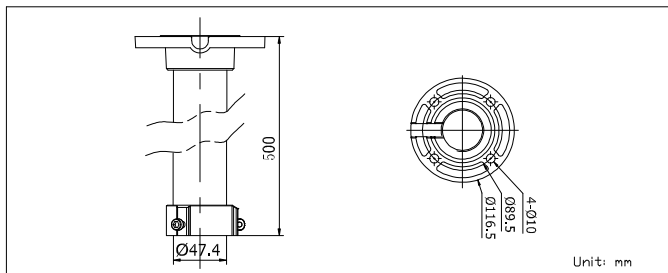

**CPM-L**  
Pendant Mount

CPM-L	
	Pendant mount
Color	Hikvision white
Feature	500 mm pendant mount
Material	Aluminum alloy
Dimension	Φ116.5 mm × 500 mm (4.6" x 19.68")
Weight	1200 g (2 lbs 10 ozs)

**Key Features**

- Aluminum Alloy
- Hikvision White

**Dimensions**

**Order Model**

CPM-L