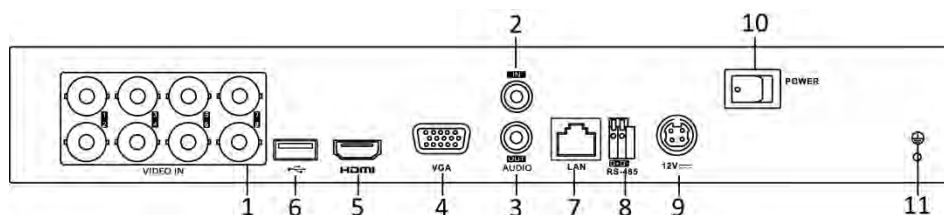

Physical Interfaces

The rear panel of DS-7204/7216HGHI-SH provides 4/16 video input interfaces.

Index	Description	Index	Description
1	VIDEO IN	7	LAN Network Interface
2	AUDIO IN, RCA Connector	8	RS-485 Serial Interface
3	AUDIO OUT, RCA Connector	9	12 VDC Power Input
4	VGA Interface	10	Power Switch
5	HDMI Interface	11	GND
6	USB Interface