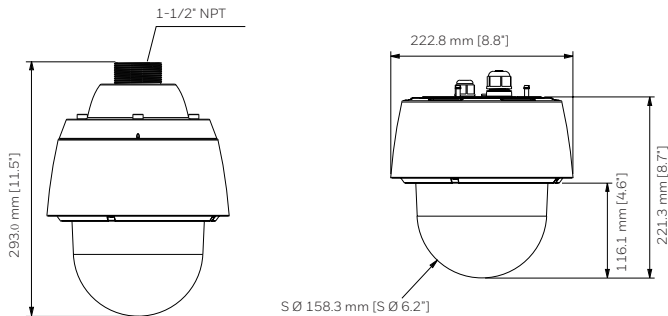

SYSTEM COMPATIBILITY	
Pro-Watch NVR	Up to 256 IP channels RAID5 / 6 Enterprise NVR
MAXPRO NVR PE	Up to 128 IP channels RAID5 / 6 Enterprise NVR
MAXPRO NVR SE	Up to 64 IP channels System NVR
MAXPRO NVR XE	Up to 16 IP channels System NVR
MAXPRO NVR SOFTWARE	Up to 128 IP channels Recording Software
ADPRO NVR FastTrace 2E	Up to 32 IP channels with up to 32 VA channels NVRs
ADPRO NVR iFT-E	Up to 32 IP channels with up to 32 VA channels NVRs
ADPRO NVR iFT	Up to 32 IP channels or 16 IP channels with up to 16 VA channels NVRs
ADPRO NVR iFT Gateway	4 IP channels + 4 VA channels
HEN*4	8 / 16 / 32 / 64-channel Performance Series NVRs (H.264 and H.265)
Honeywell DVM	Supported with Honeywell DVM R700 , DVM R620
30 SERIES NVR	Integration with 30 Series NVR

OPTIONAL MOUNTS AND ACCESSORIES	
HA60PCMZ	Pendant Mount Bracket, 1.5 NPT (included in the package)
HA60WLMZ	PTZ Wall Mount Bracket, 1.5 NPT, white
HA60PLMZ	PTZ Pole Mount Bracket, white
HA60CNMZ	PTZ Corner Mount Bracket, white
HA60ICMZ	PTZ In-Ceiling Mount Bracket, white
HA60CB6	Replacement 6 inch Clear Bubble
HA60SB6	Replacement 6 inch Smoked Bubble
HA60WIF	Wifi dongle and USB adapter for camera configuration
HA60POEZ	UPOE Injector

Learn more
about 60 Series
accessories

ORDERING

HC60WZ2E30	2 MP Network PTZ Outdoor Dome, WDR>120 dB, 1/2.8" CMOS, 30X Optical Zoom, TDN, H.265 HEVC Smart Codec, UPOE, 24 VAC / DC, IP68 / IK10 / NEMA4X, White

DIMENSIONS

With HA60PCMZ Pendant Mount Bracket

For more information

www.security.honeywell.com

Honeywell Commercial Security

715 Peachtree St. NE
Atlanta, GA 30308
1.800.323.4576
www.honeywell.com

ONVIF and the ONVIF logo are trademarks of ONVIF Inc.
HEVC Advance logo is a trademark of HEVC Advance
Honeywell reserves the right, without notification, to
make changes in product design or specifications.

HSV-HC60WZ2E30-03-US(1220)DS-Z
© 2020 Honeywell International Inc.

Honeywell