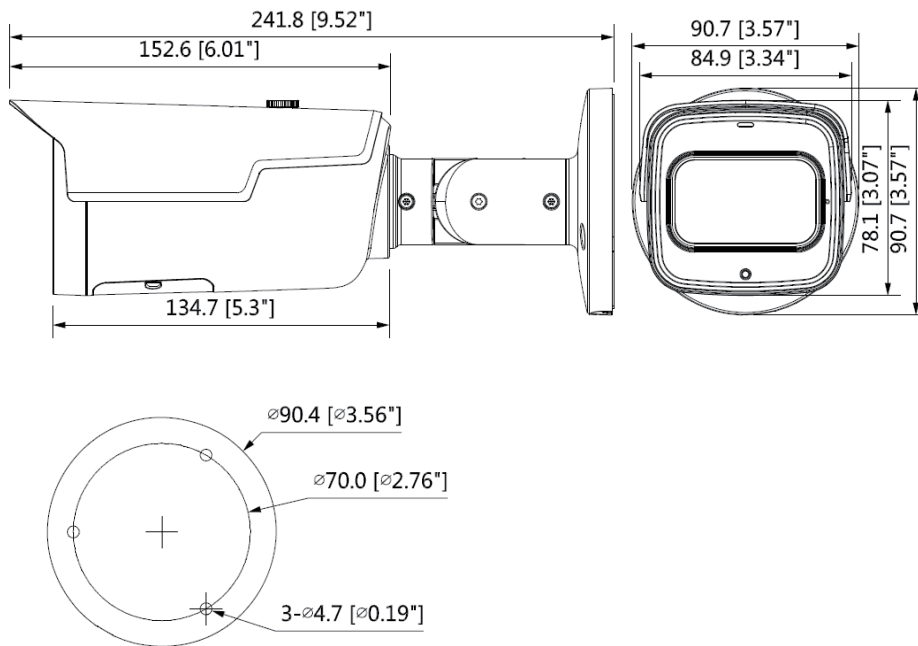

PERFORMANCE SERIES NETWORK WDR 8MP IR MICRO DOME CAMERA

RECOMMENDED ACCESSORIES

SYSTEM INTEGRATION	
HEN*4	8 / 16 / 32 / 64-Channel Performance Series 4K NVRs (H.264 and H.265)
HEN*3	4 / 8 / 16 / 32-Channel Performance Series 4K NVRs (H.264 and H.265)
HEN*3V	4 / 8 / 16-Channel Embedded NVRs (H.265)

MOUNTS AND ACCESSORIES		
HQA-PM2		Pole Mount Adapter
HBS2-BB**		Junction Box

**The HBS2-BB must be used when installing the camera to HQA-PM2.

ORDERING	
HBW8PER2V	Network WDR 8MP IR Bullet Camera, 1/2.8" CMOS, 2.7mm~13.5mm Motorized, 4 IR LEDs, PoE, IP66, H.265 / Smart Codec

DIMENSIONS

For more information

www.security.honeywell.com/uk
www.security.honeywell.com/me

Honeywell Commercial Security

Emaar Business Park, Sheikh Zayed Road
Building No. 2, 2nd floor, 201
Post Office Box 232362
Dubai, United Arab Emirates
Tel: +971 4 450 5800

140 Waterside Road
Hamilton Industrial Park
Leicester LE5 1TN
United Kingdom
Tel: +44 (0) 1928 378005
www.honeywell.com

ONVIF and the ONVIF logo are trademarks of ONVIF Inc.
Honeywell reserves the right, without notification, to
make changes in product design or specifications.

HSV-HBW8PER2V-01-UK(0921)DS-Y
© 2021 Honeywell International Inc.

Honeywell