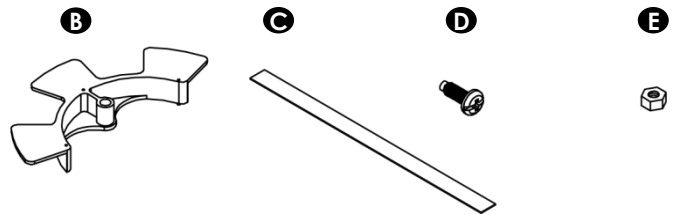

Step 2. Remove the front and rear covers.

Back View

Note: M5 x 0.8 screw nuts used with spool

Step 3.

Install HD fiber optic adapter panels, HD MPO cassettes, or spool. Note: HD MPO cassettes not compatible with spool installed.

888-ASK-4ICC

csr@icc.com

icc.com

Slide-Out Fiber Optic Rack Mount Enclosures

ICFORE41RM
4 panel, 1 RMS*

ICFORE82RM
8 panel, 2RMS*

| | 4 panel | 8 panel |
|---|---------|---------|
| A Rack Mount fiber optic enclosure | 1 pcs | 1 pcs |
| B Cable management spools | 4 pcs | 4 pcs |
| C Hook and loop ties | 10 pcs | 10 pcs |
| D #12-24 rack screws | 4 pcs | 4 pcs |
| E M5 x 0.8 screw nuts | 4 pcs | 4 pcs |

FEATURES & BENEFITS

- Enclosures are designed with a slide out tray with front transparent windows and rear metal covers
- Made of durable 18 gauge steel with a black powder coated finish
- Available in 1 RMS holds 4 and 2 RMS holds 8 HD adapter panels or HD MPO cassettes
- Fiber Enclosure Grommet: 1 RMS holds 4 and 2 RMS holds 4
- *1 RMS (rack mount space) = 1.75" height