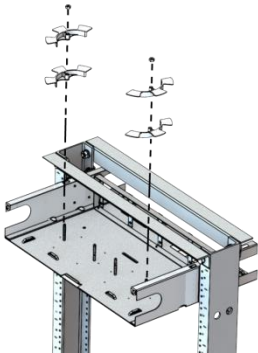

Slide-Out Fiber Optic Rack Mount Enclosures

INSTALLATION INSTRUCTIONS

Step 1.

Mount the enclosure to a 19" distribution rack with the provided #12-24 rack screws. Note: It is recommended to mount the enclosure above eye level.

Step 2. Remove the front and rear covers.

Back View

Note: M5 x 0.8 screw nuts used with spool

Step 3.

Install HD fiber optic adapter panels, HD MPO cassettes, or spool. Note: HD MPO cassettes not compatible with spool installed.

FEATURES & BENEFITS

- Enclosures are designed with a slide out tray with front transparent windows and rear metal covers
- Made of durable 18 gauge steel with a black powder coated finish
- Available in 1 RMS holds 4 and 2 RMS holds 8 HD adapter panels or HD MPO cassettes
- Fiber Enclosure Grommet: 1 RMS holds 4 and 2 RMS holds 4
- *1 RMS (rack mount space) = 1.75" height