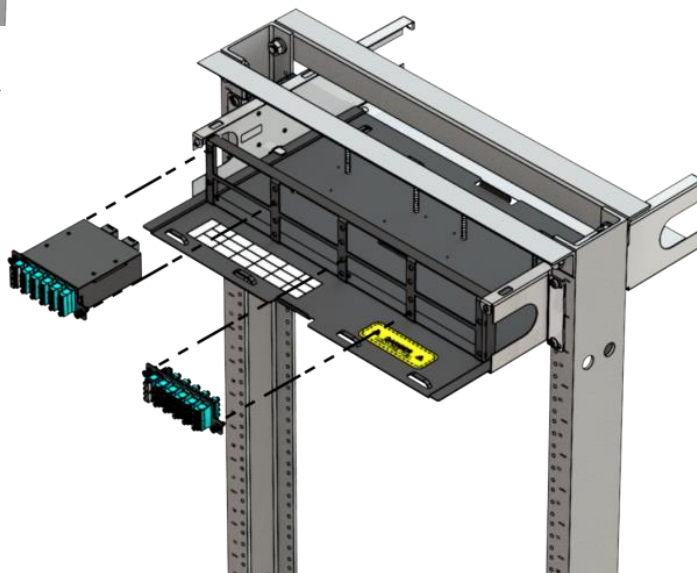

Slide-Out Fiber Optic Rack Mount Enclosures

INSTALLATION INSTRUCTIONS

Step 1.

Mount the enclosure to a 19" distribution rack with the provided #12-24 rack screws. Note: It is recommended to mount the enclosure above eye level.

Step 2. Remove the front and rear covers.

Back View

Note: M5 x 0.8 screw nuts used with spool

Step 3.

Install HD fiber optic adapter panels, HD MPO cassettes, or spool. Note: HD MPO cassettes not compatible with spool installed.

888-ASK-4ICC

csr@icc.com

icc.com

Slide-Out Fiber Optic Rack Mount Enclosures

ICFORE41RM
4 panel, 1 RMS*

ICFORE82RM
8 panel, 2RMS*

| | 4 panel | 8 panel |
|---|---------|---------|
| A Rack Mount fiber optic enclosure | 1 pcs | 1 pcs |
| B Cable management spools | 4 pcs | 4 pcs |
| C Hook and loop ties | 10 pcs | 10 pcs |
| D #12-24 rack screws | 4 pcs | 4 pcs |
| E M5 x 0.8 screw nuts | 4 pcs | 4 pcs |

FEATURES & BENEFITS

- Enclosures are designed with a slide out tray with front transparent windows and rear metal covers
- Made of durable 18 gauge steel with a black powder coated finish
- Available in 1 RMS holds 4 and 2 RMS holds 8 HD adapter panels or HD MPO cassettes
- Fiber Enclosure Grommet: 1 RMS holds 4 and 2 RMS holds 4
- *1 RMS (rack mount space) = 1.75" height