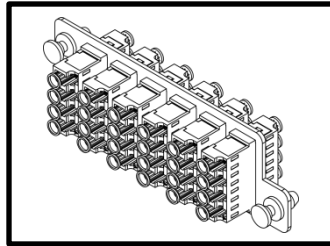

FEATURES & BENEFITS

- Enclosures are designed with a slide out tray with front transparent windows and rear metal covers
- Made of durable 18 gauge steel with a black powder coated finish
- Available in 1 RMS holds 4 and 2 RMS holds 8 HD adapter panels or HD MPO cassettes
- Fiber Enclosure Grommet: 1 RMS holds 4 and 2 RMS holds 4
- *1 RMS (rack mount space) = 1.75" height

OPTIONAL ACCESSORIES

LC HD Fiber MPO Cassettes
ICFC24MLHG 10G OM3 50/125µm
ICFC24MLH5 OM2 50/125µm
ICFC24MLH6 OM1 62.5/125µm
ICFC24sLH9 OS1 9/125µm

- LC to MPO
- 6 LC Quad, 24 fibers
- 2 MPO Ports
- Wiring 1:1