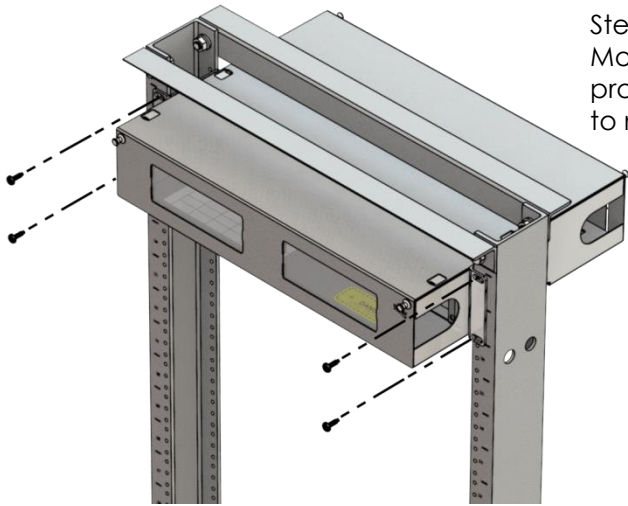

Slide-Out Fiber Optic Rack Mount Enclosures

INSTALLATION INSTRUCTIONS

Step 1.

Mount the enclosure to a 19" distribution rack with the provided #12-24 rack screws. Note: It is recommended to mount the enclosure above eye level.

Step 2. Remove the front and rear covers.

Back View

Note: M5 x 0.8 screw nuts used with spool

Step 3.

Install HD fiber optic adapter panels, HD MPO cassettes, or spool. Note: HD MPO cassettes not compatible with spool installed.

888-ASK-4ICC

csr@icc.com

icc.com

Slide-Out Fiber Optic Rack Mount Enclosures

ICFORE41RM
4 panel, 1 RMS*

ICFORE82RM
8 panel, 2RMS*

| | 4 panel | 8 panel |
|---|---------|---------|
| A Rack Mount fiber optic enclosure | 1 pcs | 1 pcs |
| B Cable management spools | 4 pcs | 4 pcs |
| C Hook and loop ties | 10 pcs | 10 pcs |
| D #12-24 rack screws | 4 pcs | 4 pcs |
| E M5 x 0.8 screw nuts | 4 pcs | 4 pcs |

FEATURES & BENEFITS

- Enclosures are designed with a slide out tray with front transparent windows and rear metal covers
- Made of durable 18 gauge steel with a black powder coated finish
- Available in 1 RMS holds 4 and 2 RMS holds 8 HD adapter panels or HD MPO cassettes
- Fiber Enclosure Grommet: 1 RMS holds 4 and 2 RMS holds 4
- *1 RMS (rack mount space) = 1.75" height