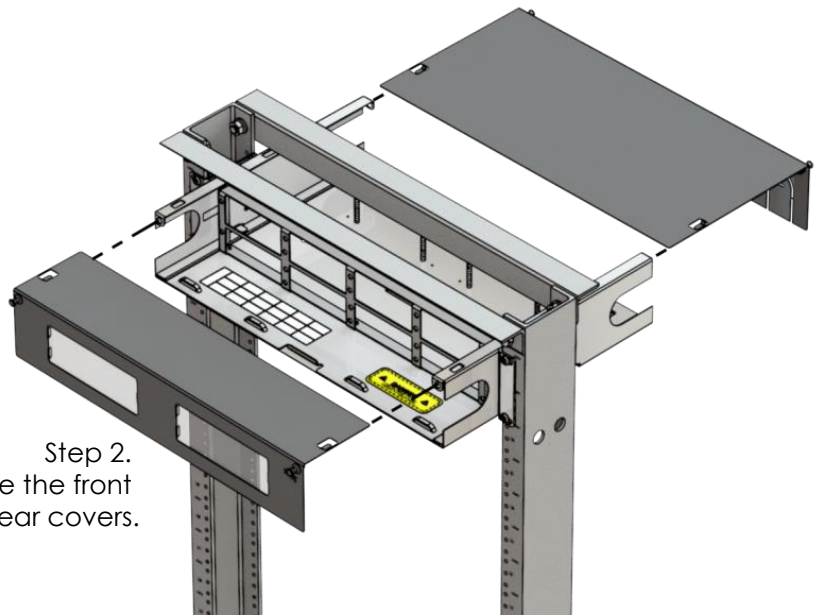

Slide-Out Fiber Optic Rack Mount Enclosures

INSTALLATION INSTRUCTIONS

Step 1.

Mount the enclosure to a 19" distribution rack with the provided #12-24 rack screws. Note: It is recommended to mount the enclosure above eye level.

Step 2. Remove the front and rear covers.

Back View

Note: M5 x 0.8 screw nuts used with spool

Step 3.

Install HD fiber optic adapter panels, HD MPO cassettes, or spool. Note: HD MPO cassettes not compatible with spool installed.

888-ASK-4ICC

csr@icc.com

icc.com

Slide-Out Fiber Optic Rack Mount Enclosures

ICFORE41RM
4 panel, 1 RMS*

ICFORE82RM
8 panel, 2RMS*

| | 4 panel | 8 panel |
|---|---------|---------|
| A Rack Mount fiber optic enclosure | 1 pcs | 1 pcs |
| B Cable management spools | 4 pcs | 4 pcs |
| C Hook and loop ties | 10 pcs | 10 pcs |
| D #12-24 rack screws | 4 pcs | 4 pcs |
| E M5 x 0.8 screw nuts | 4 pcs | 4 pcs |

FEATURES & BENEFITS

- Enclosures are designed with a slide out tray with front transparent windows and rear metal covers
- Made of durable 18 gauge steel with a black powder coated finish
- Available in 1 RMS holds 4 and 2 RMS holds 8 HD adapter panels or HD MPO cassettes
- Fiber Enclosure Grommet: 1 RMS holds 4 and 2 RMS holds 4
- *1 RMS (rack mount space) = 1.75" height