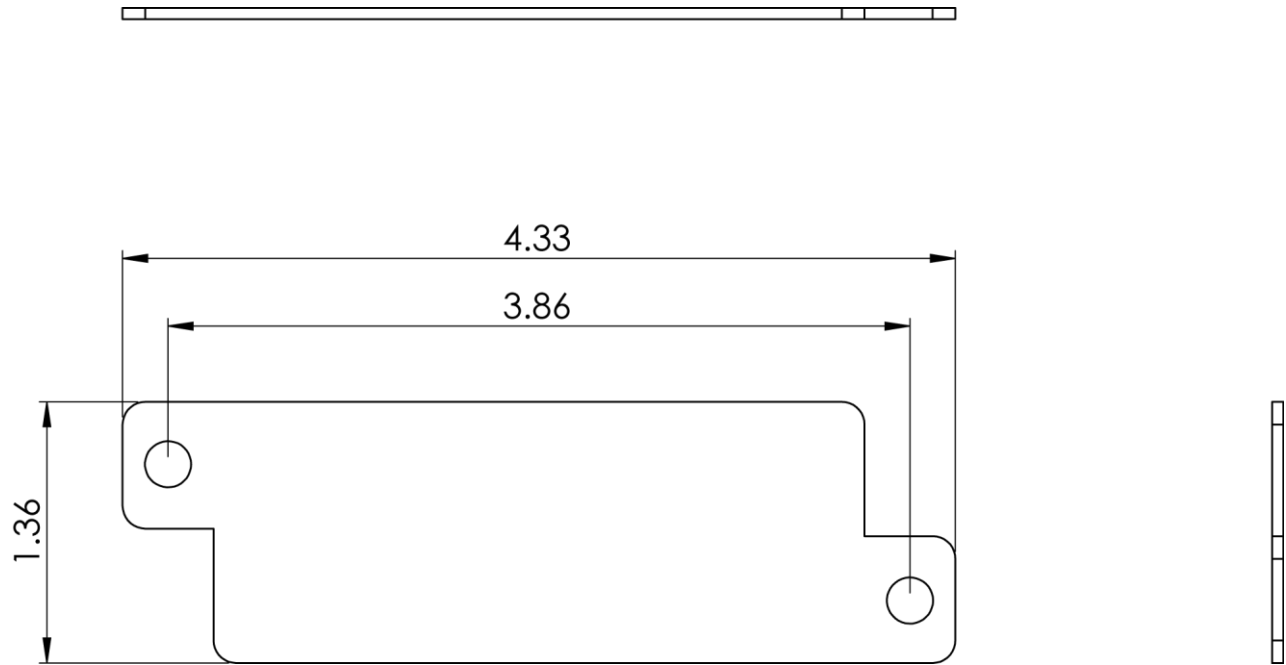

# HD Adapter Panel, Blank

## Package Includes

- A. SC MPO Cassette, **1 Piece.**
- B. Dust Caps, **13 Pieces.**

## Features and Benefits

- Push pins provide a secure, snug fit and tool-less installation
- Provides a neat and clean appearance
- Cover unused openings to allow space for future expansion
- Designed to fit HD fiber optic rack mount enclosure

**Specifications**

- Adapter Panel:
  - Material: 16GA CRS
  - Surface Finish: Powder Coat Black