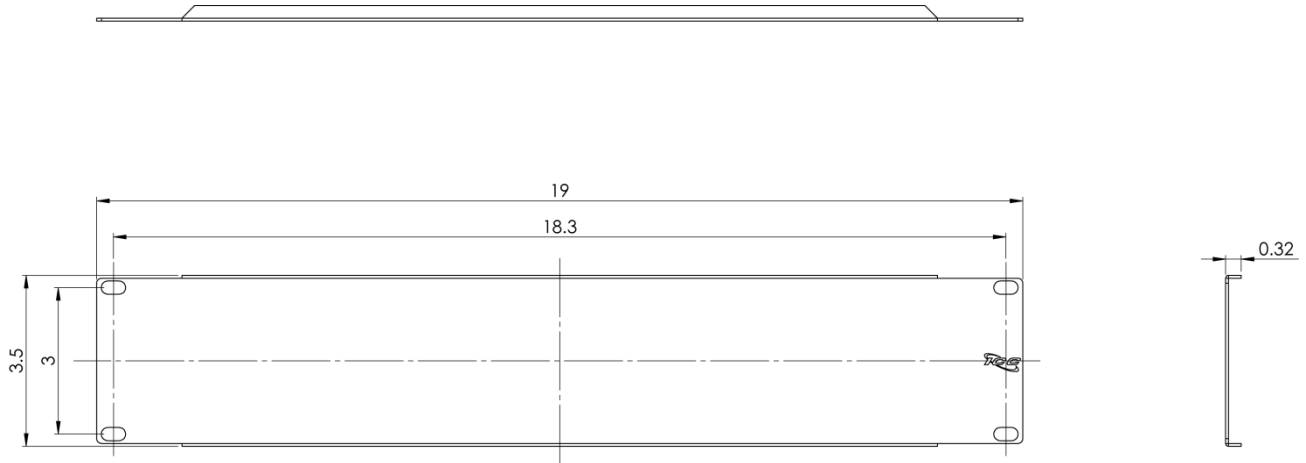

Blank Cable Management Panel, 2 RMS

Package Includes:

- A. Blank Cable Management Panel, 2 RMS, **1 Piece**
- B. #12-24 x 5/8" Pan Head, Pilot Point Machine Screw, **4 Pieces**

Features and Benefits

- Designed to fill open space between system panels
- Designed to fit all standard 19" racks and cabinets
- 2 rack mount space (RMS)
- Used with all ICCMS racks and brackets

NOTE: UNLESS OTHERWISE SPECIFIED

- Material: 16 Gauge CRS
- Surface Finish: Black Powder Coat