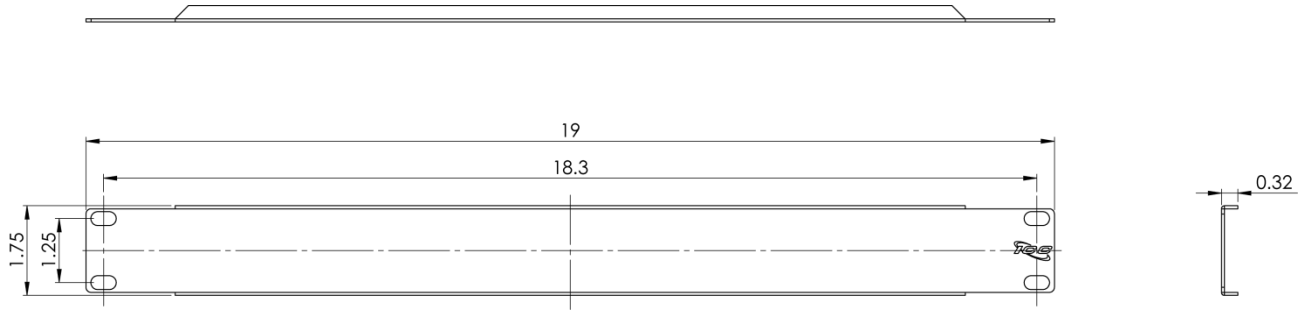

## Package Includes:

- A. Blank Cable Management Panel,  
1 RMS, **1 Piece**
- B. #12-24 x 5/8" Pan Head, Pilot Point  
Machine Screw, **4 Pieces**

## Features and Benefits

- Designed to fill open space between system panels
- Designed to fit all standard 19" racks and cabinets
- 1 rack mount space (RMS)
- Used with all ICCMS racks and brackets

**NOTE: UNLESS OTHERWISE SPECIFIED**