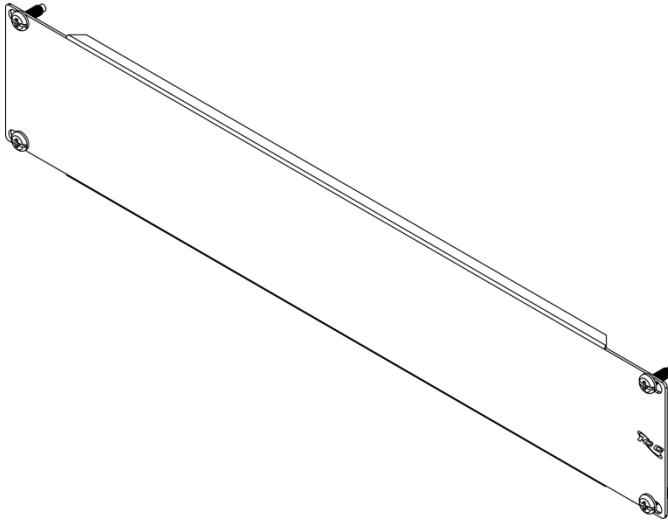

## Blank Cable Management Panel, 2 RMS, 6 Pack

### Package Includes:

- A. Blank Cable Management Panel,  
2 RMS, **6 Pieces**
- B. #12-24 x 5/8" Pan Head, Pilot Point  
Machine Screw, **24 Pieces**

### Features and Benefits

- Designed to fill open space between system panels
- Designed to fit all standard 19" racks and cabinets
- 2 rack mount space (RMS)
- Used with all ICCMS racks and brackets

**NOTE: UNLESS OTHERWISE SPECIFIED**

- Material: 16 Gauge CRS
- Surface Finish: Black Powder Coat