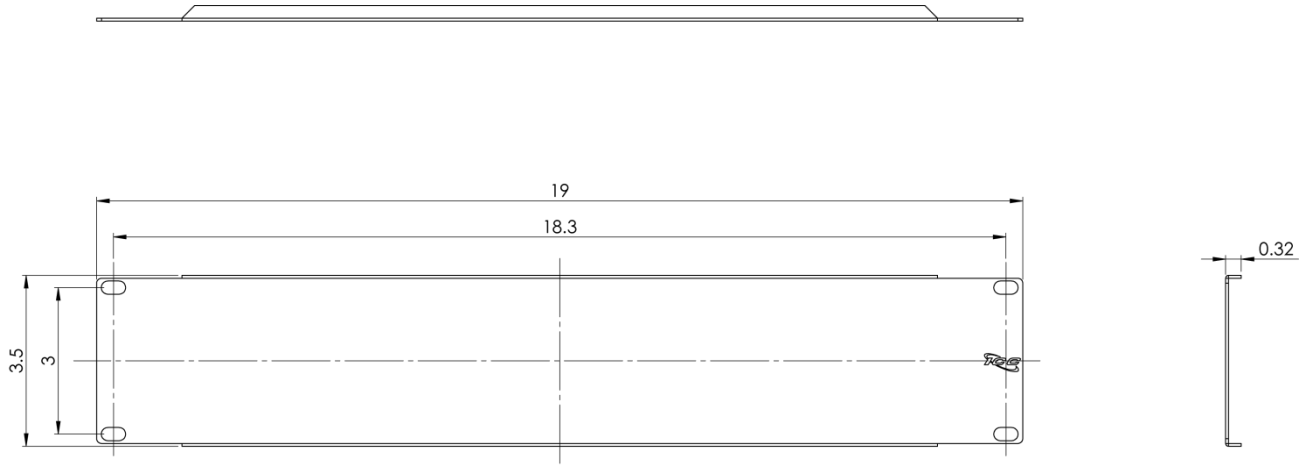

### Package Includes:

- A. Blank Cable Management Panel,  
2 RMS, **6 Pieces**
- B. #12-24 x 5/8" Pan Head, Pilot Point  
Machine Screw, **24 Pieces**

### Features and Benefits

- Designed to fill open space between system panels
- Designed to fit all standard 19" racks and cabinets
- 2 rack mount space (RMS)
- Used with all ICCMS racks and brackets

**NOTE: UNLESS OTHERWISE SPECIFIED**