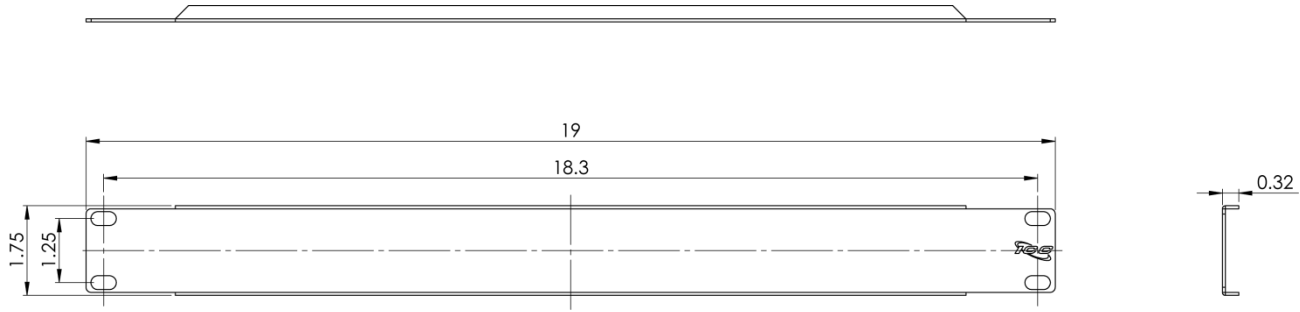

## Package Includes:

- A. Blank Cable Management Panel, 1 RMS, **12 Pieces**
- B. #12-24 x 5/8" Pan Head, Pilot Point Machine Screw, **48 Pieces**

## Features and Benefits

- Designed to fill open space between system panels
- Designed to fit all standard 19" racks and cabinets
- 1 rack mount space (RMS)
- Used with all ICCMS racks and brackets

**NOTE: UNLESS OTHERWISE SPECIFIED**