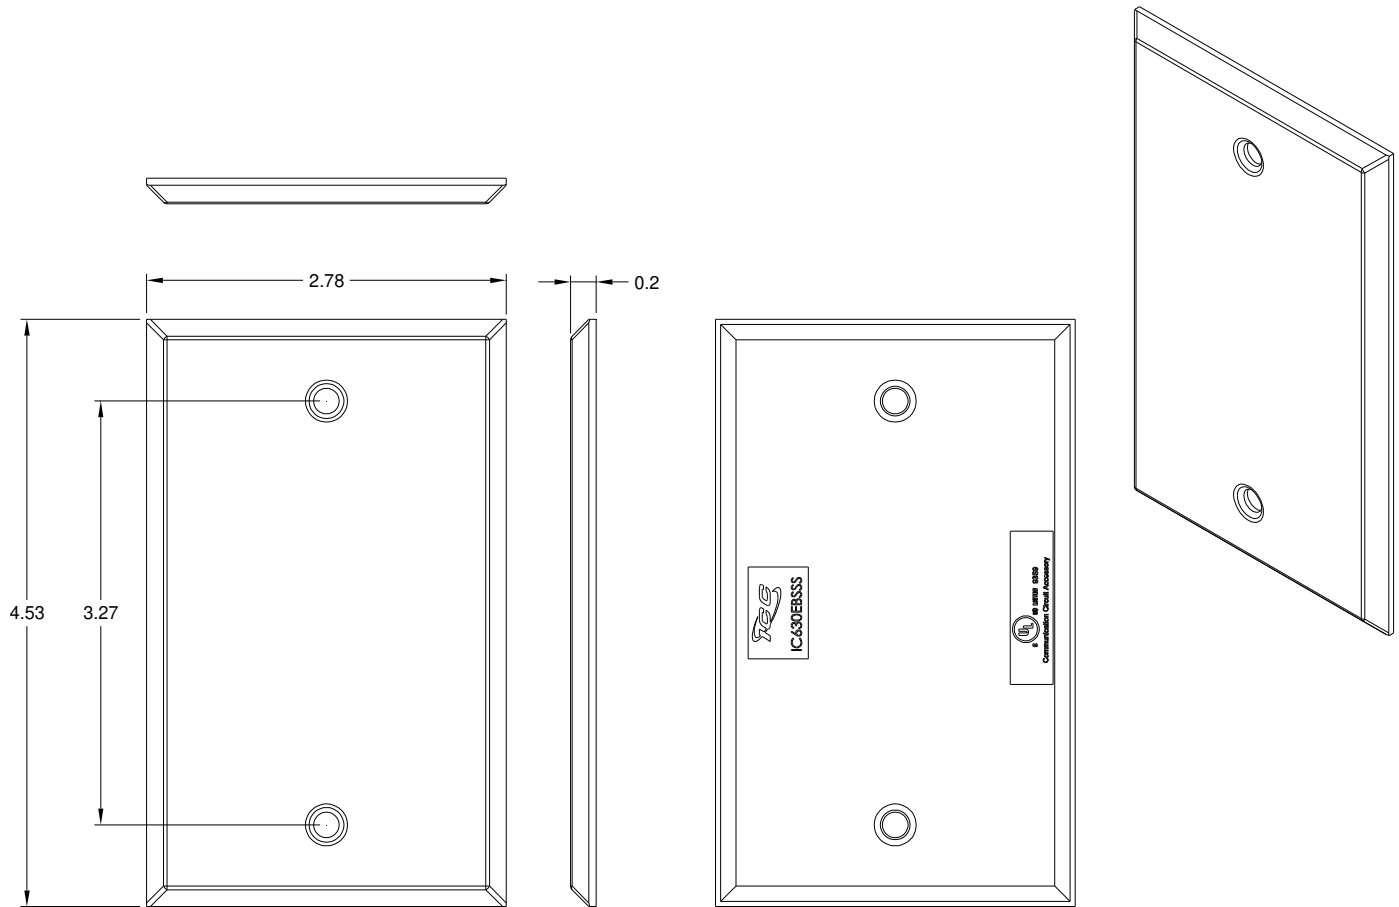

# Single Gang Stainless Steel Blank Faceplate

## Package Includes:

- A.** Single Gang Stainless Steel Blank Faceplate, **1 Piece**
- B.** 6-32 x 3/4" Oval Head, Countersink, Deep Slotted Drive, Machine Screw, **2 Pieces**

## Features and Benefits

- Configured to fit standard single gang outlet box
- Designed for commercial or residential applications
- ANSI/TIA-568-C and UL 1863 compliant
- Country of Origin: Taiwan
- TAA Complaint