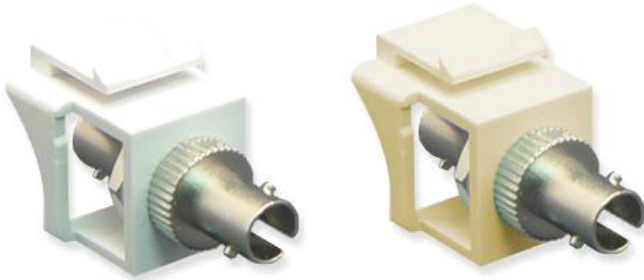

SM/MM Simplex ST Fiber Optic Module

Package Includes:

A. Simplex ST Fiber Optic Module, **1 Piece**

B. Dust Cap, **2 Pieces**

Features and Benefits

- Supports optical applications in bringing fiber to the desktop for both multimode and singlemode
- Viable solution for high speed data transmission and broadband internet
- Small form factor (SFF) adapter reduces space requirements by 50% over conventional fiber connectivity
- Compatible with all IC107 faceplates, inserts, surface mount boxes, and blank patch panels
- Compatible with all IC108 furniture faceplates, bezels, and surface mount boxes
- Used with ICC fiber optic products
- Dust Cap included
- Available in ivory and white
- ANSI/TIA-568-C and UL 1863 compliant

Product Specification

NOTE: UNLESS OTHERWISE SPECIFIED

1. Housing:
 - A. Material: ABS, UL 94V-0
 - B. Color (xx): IV-Ivory & WH-White
2. ST Adapter:
 - A. Material: Zirconia (Ceramic) Sleeve
3. Dust Cap:
 - A. Material: Rubber
 - B. Color: Yellow