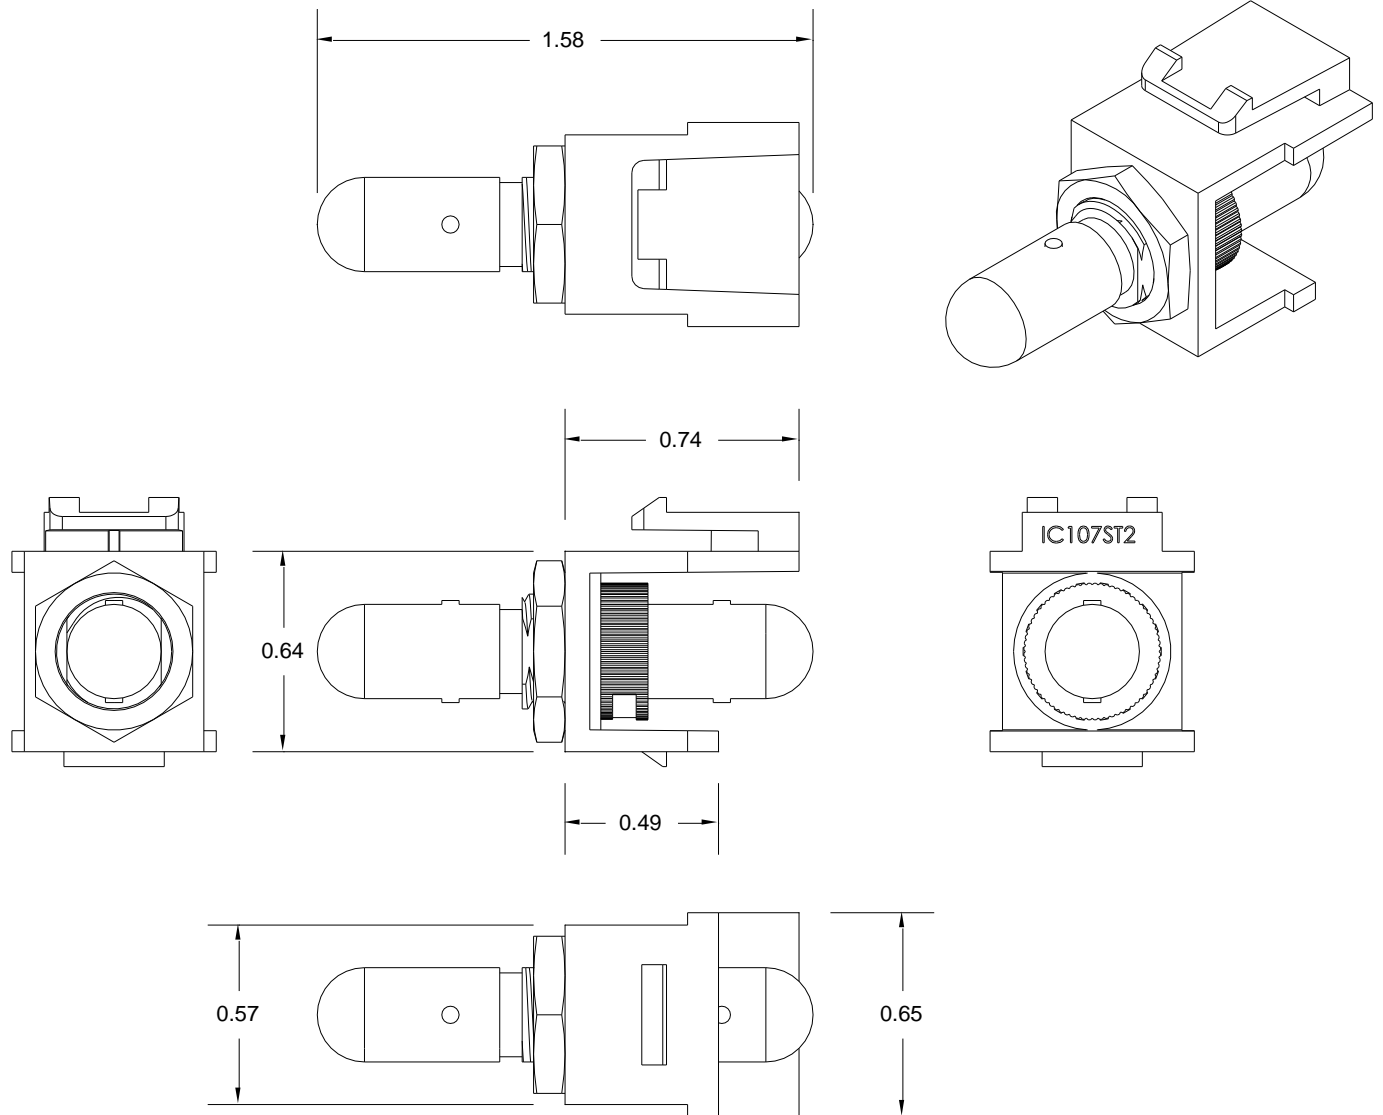

SM/MM Simplex ST Fiber Optic Module

Package Includes:

A. Simplex ST Fiber Optic Module, **1 Piece**

B. Dust Cap, **2 Pieces**

Features and Benefits

- Supports optical applications in bringing fiber to the desktop for both multimode and singlemode
- Viable solution for high speed data transmission and broadband internet
- Small form factor (SFF) adapter reduces space requirements by 50% over conventional fiber connectivity
- Compatible with all IC107 faceplates, inserts, surface mount boxes, and blank patch panels
- Compatible with all IC108 furniture faceplates, bezels, and surface mount boxes
- Used with ICC fiber optic products
- Dust Cap included
- Available in ivory and white
- ANSI/TIA-568-C and UL 1863 compliant

Product Specification

NOTE: UNLESS OTHERWISE SPECIFIED

1. Housing:
 - A. Material: ABS, UL 94V-0
 - B. Color (xx): IV-Ivory & WH-White
2. ST Adapter:
 - A. Material: Zirconia (Ceramic) Sleeve
3. Dust Cap:
 - A. Material: Rubber
 - B. Color: Yellow