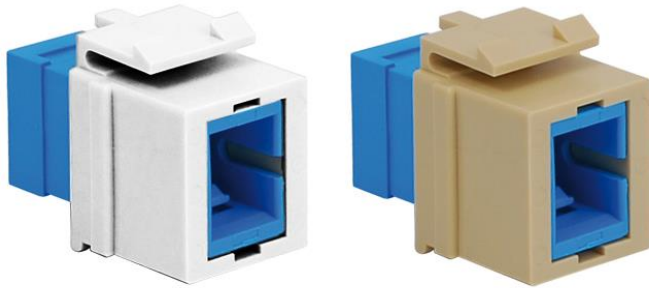

SM/MM Simplex SC Fiber Optic Module

Package Includes:

A. Simplex SC Fiber Optic Module, **1 Piece**

B. Dust Cap, **2 Pieces**

Features and Benefits

- Supports optical applications in bringing fiber to the desktop for both multimode and singlemode
- Viable solution for high speed data transmission and broadband internet
- Small form factor (SFF) adapter reduces space requirements by 50% over conventional fiber connectivity
- Compatible with all IC107 faceplates, inserts, surface mount boxes, and blank patch panels
- Compatible with all IC108 furniture faceplates, bezels, and surface mount boxes
- Used with ICC fiber optic products
- Dust Cap included
- Available in ivory and white
- ANSI/TIA-568-C and UL 1863 compliant

Product Specification

NOTE: UNLESS OTHERWISE SPECIFIED

1. Housing:

- A. Material: ABS, UL 94V-0
- B. Color (xx): IV-Ivory & WH-White

2. SC Adapter:

- A. Material: Zirconia (Ceramic) Sleeve
- B. Color: Blue

3. Dust Cap:

- A. Material: Plastic
- B. Color: White