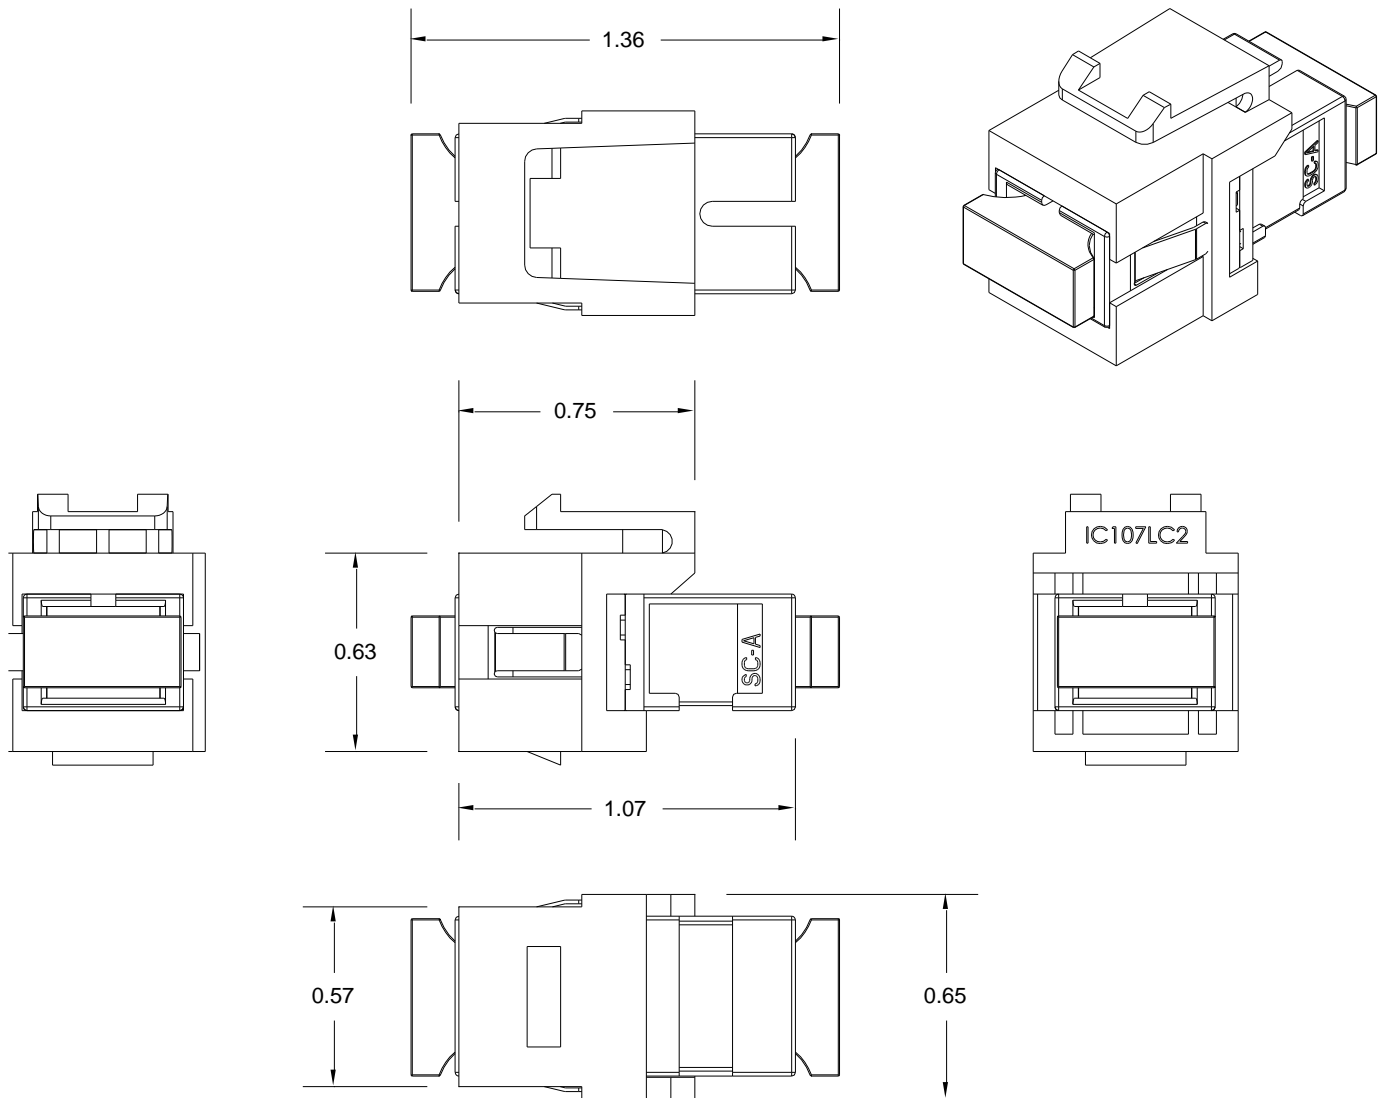

SM/MM Simplex SC Fiber Optic Module

Package Includes:

A. Simplex SC Fiber Optic Module, **1 Piece**

B. Dust Cap, **2 Pieces**

Features and Benefits

- Supports optical applications in bringing fiber to the desktop for both multimode and singlemode
- Viable solution for high speed data transmission and broadband internet
- Small form factor (SFF) adapter reduces space requirements by 50% over conventional fiber connectivity
- Compatible with all IC107 faceplates, inserts, surface mount boxes, and blank patch panels
- Compatible with all IC108 furniture faceplates, bezels, and surface mount boxes
- Used with ICC fiber optic products
- Dust Cap included
- Available in ivory and white
- ANSI/TIA-568-C and UL 1863 compliant

Product Specification

NOTE: UNLESS OTHERWISE SPECIFIED

1. Housing:

- A. Material: ABS, UL 94V-0
- B. Color (xx): IV-Ivory & WH-White

2. SC Adapter:

- A. Material: Zirconia (Ceramic) Sleeve
- B. Color: Blue

3. Dust Cap:

- A. Material: Plastic
- B. Color: White