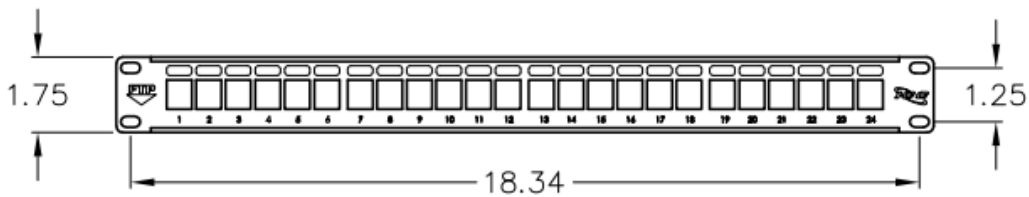

## Package Includes:

- A. 24 Port CAT6A FTP Blank Patch Panel, 1 PC
- B. Cable Management Bar, 1 PC
- C. Cable Tie, 24 PCS
- D. #12-24 x 5/8" Pan Head, Pilot Point Machine Screw, 4 PCS

## Features and Benefits

- Accommodates ICC CAT6A FTP Modular Connector
- Designed to Minimize the alien crosstalk for 10G applications
- Includes rear cable management to facilitate proper bend radius of cable
- Compatible with standard 19" distribution racks
- Provides 24 open ports in 1RMS for high density applications
- Pre-installed grounding studs for quick installation
- Also compatible with ICC CAT6 shielded HD modular connector
- Country Of Origin: Taiwan
- TAA Compliant

**NOTE: UNLESS OTHERWISE SPECIFIED**

1. 24 Port Patch Panel:
  - A. Material: 16GA CRS
  - B. Surface Finish:
    - a. Front: Black Powder Coat
    - b. Back: Zinc Plated