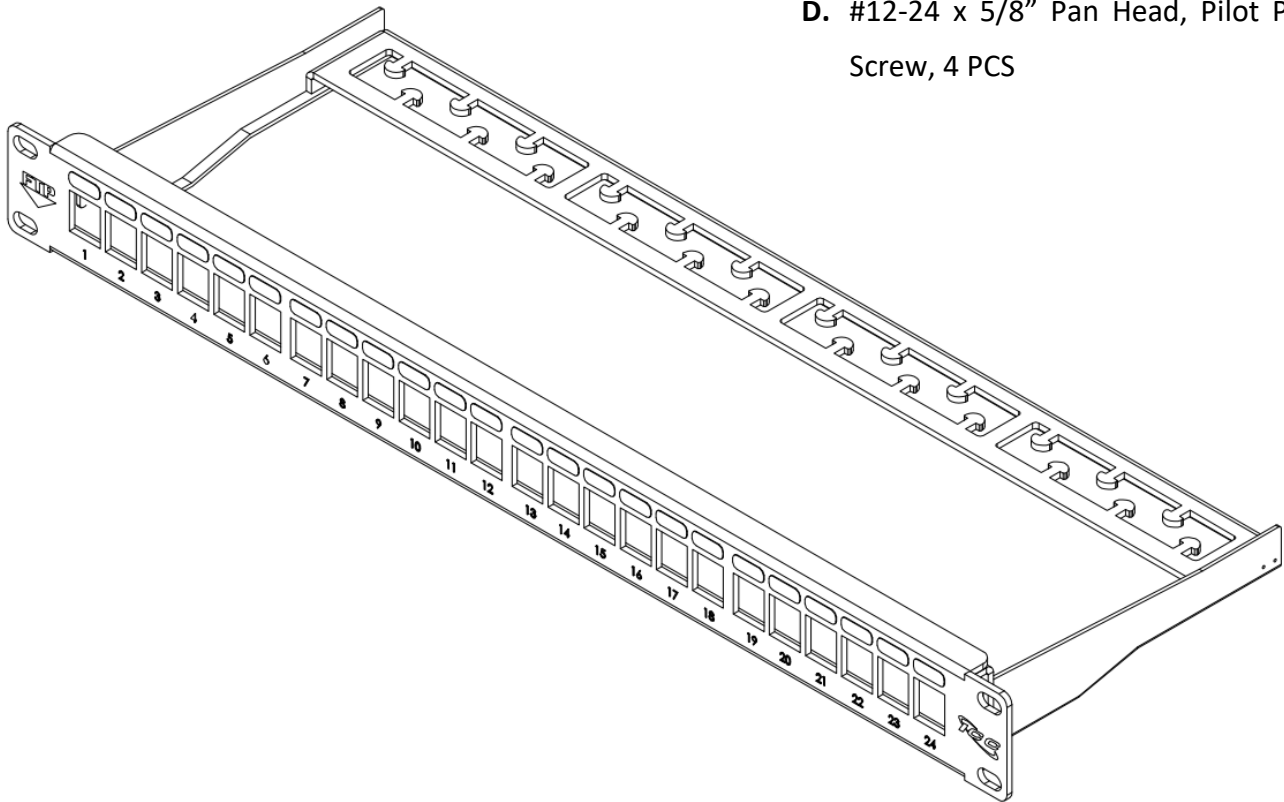

# 24 Port Category 6A FTP Blank Patch Panel

## Package Includes:

- A. 24 Port CAT6A FTP Blank Patch Panel, 1 PC
- B. Cable Management Bar, 1 PC
- C. Cable Tie, 24 PCS
- D. #12-24 x 5/8" Pan Head, Pilot Point Machine Screw, 4 PCS

## Features and Benefits

- Accommodates ICC CAT6A FTP Modular Connector
- Designed to Minimize the alien crosstalk for 10G applications
- Includes rear cable management to facilitate proper bend radius of cable
- Compatible with standard 19" distribution racks
- Provides 24 open ports in 1RMS for high density applications
- Pre-installed grounding studs for quick installation
- Also compatible with ICC CAT6 shielded HD modular connector
- Country Of Origin: Taiwan
- TAA Compliant

**NOTE: UNLESS OTHERWISE SPECIFIED**

1. 24 Port Patch Panel:
  - A. Material: 16GA CRS
  - B. Surface Finish:
    - a. Front: Black Powder Coat
    - b. Back: Zinc Plated