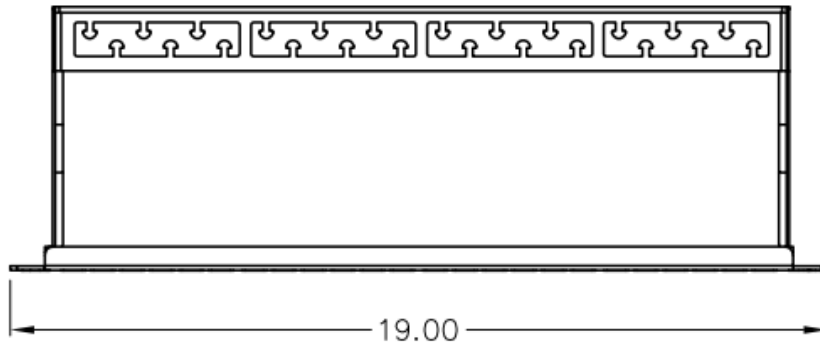

## Package Includes:

- A. 24 Port CAT6A FTP Blank Patch Panel, 1 PC
- B. Cable Management Bar, 1 PC
- C. Cable Tie, 24 PCS
- D. #12-24 x 5/8" Pan Head, Pilot Point Machine Screw, 4 PCS

## Features and Benefits

- Accommodates ICC CAT6A FTP Modular Connector
- Designed to Minimize the alien crosstalk for 10G applications
- Includes rear cable management to facilitate proper bend radius of cable
- Compatible with standard 19" distribution racks
- Provides 24 open ports in 1RMS for high density applications
- Pre-installed grounding studs for quick installation
- Also compatible with ICC CAT6 shielded HD modular connector
- Country Of Origin: Taiwan
- TAA Compliant

**NOTE: UNLESS OTHERWISE SPECIFIED**

1. 24 Port Patch Panel:
  - A. Material: 16GA CRS
  - B. Surface Finish:
    - a. Front: Black Powder Coat
    - b. Back: Zinc Plated