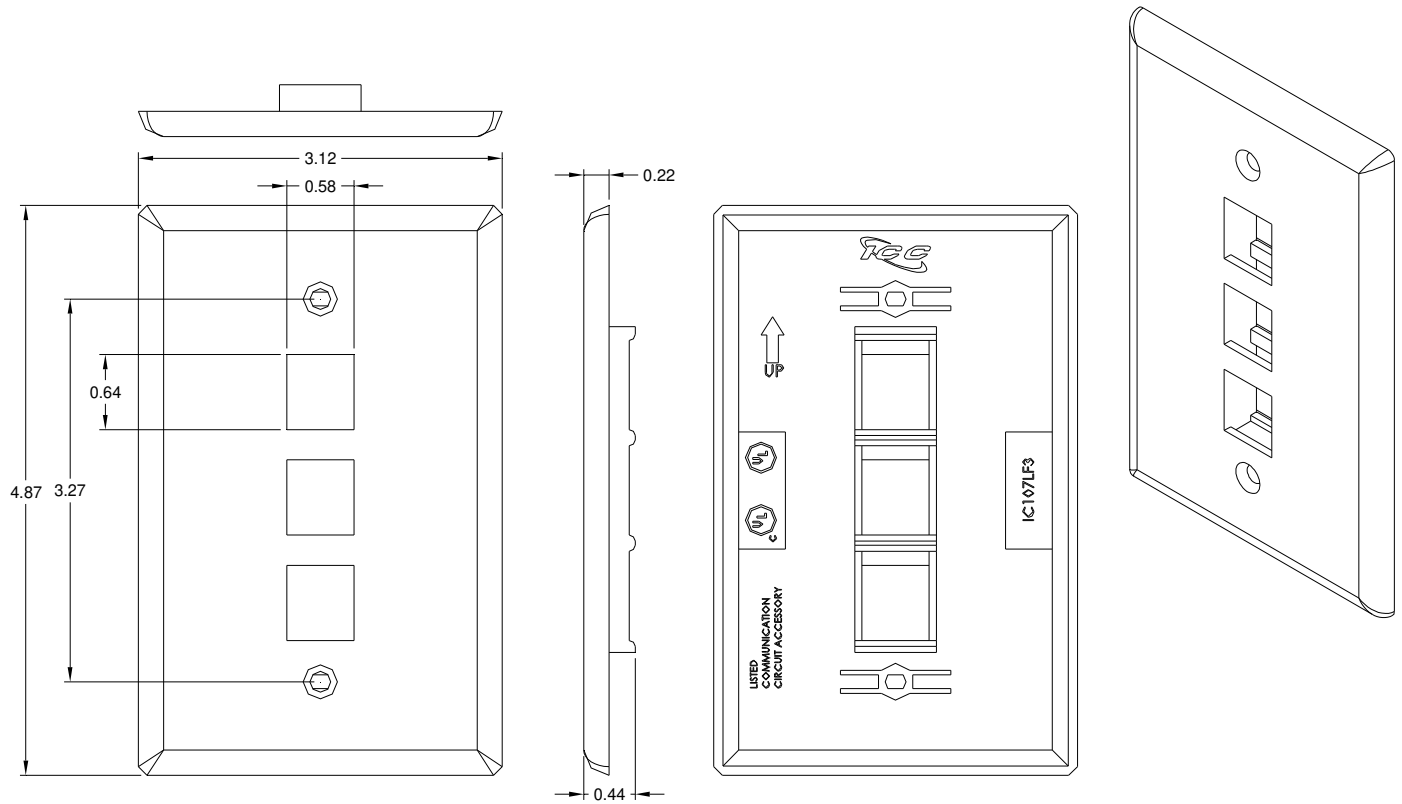

## 3-Port Single Gang Oversized Faceplate

### Package Includes:

- A. 3-Port Single Gang Oversized Faceplate, **1 Piece**
- B. #6-32 x 3/4" Oval Head, Countersink, Deep Slotted Drive, Machine Screw, **2 Pieces**

### Features and Benefits

- Configured to fit standard single gang outlet box
- Designed to support the distribution of voice, data, and other communication needs to the work area for commercial or residential applications
- Rugged and durable construction
- Designed to help cover uneven and jagged drywall cuts
- Accommodates a wide variety of easy to snap-in modules, providing configuration flexibility
- Accepts all IC107 modules
- ANSI/TIA-568-C and UL 1863 compliant
- Country Of Origin: Taiwan
- TAA Compliant