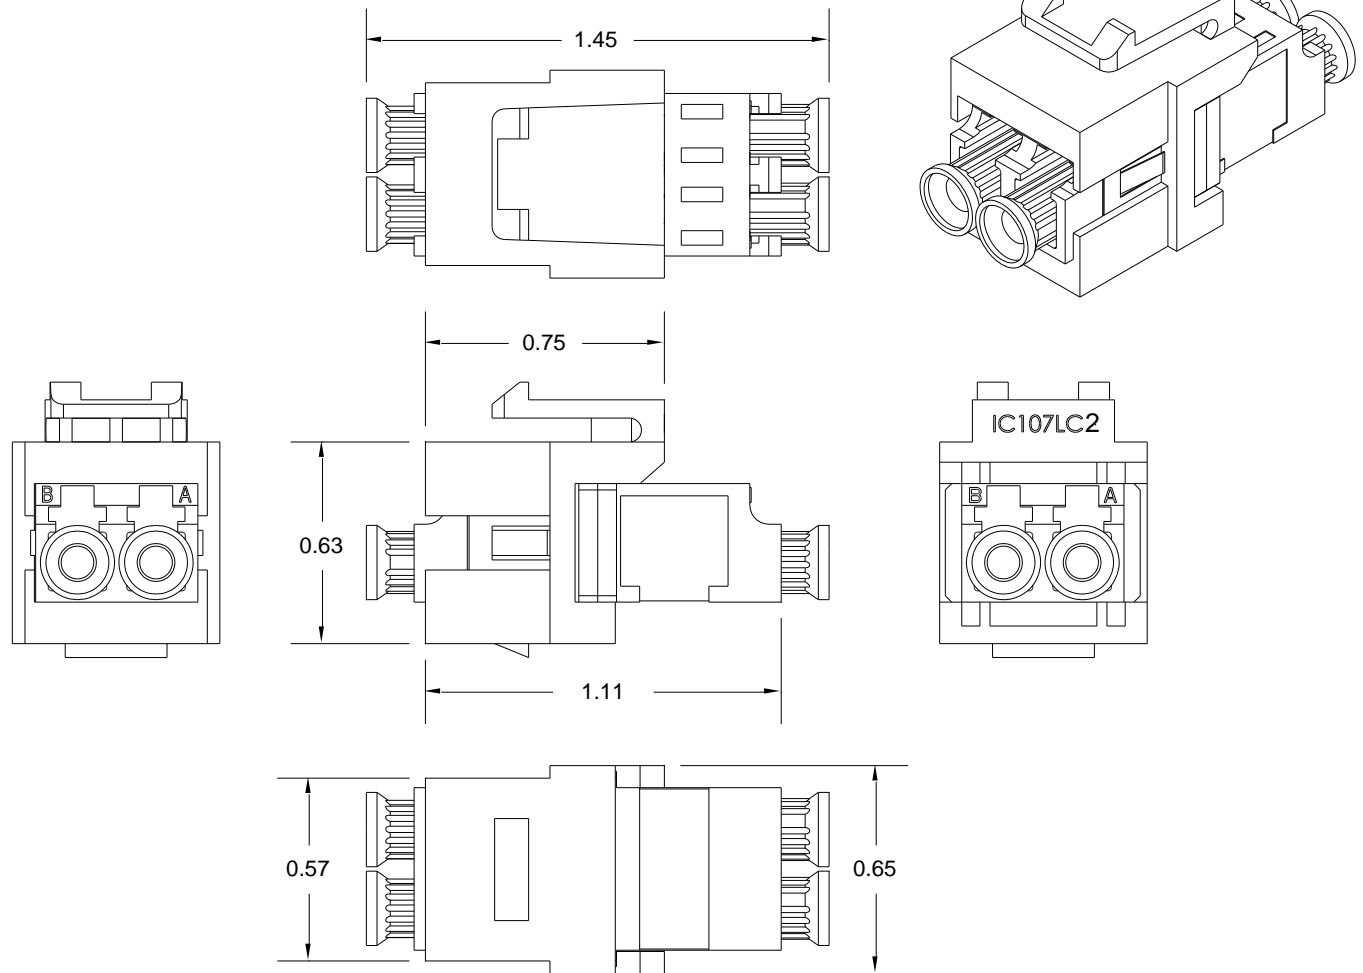

Product Specification

NOTE: UNLESS OTHERWISE SPECIFIED

1. Housing:

- A. Material: ABS, UL 94V-0
- B. Color (xx): IV-Ivory & WH-White

2. LC Adapter:

- A. Material: Zirconia (Ceramic) Sleeve
- B. Color: Blue

3. Dust Cap:

- A. Material: Plastic
- B. Color: White