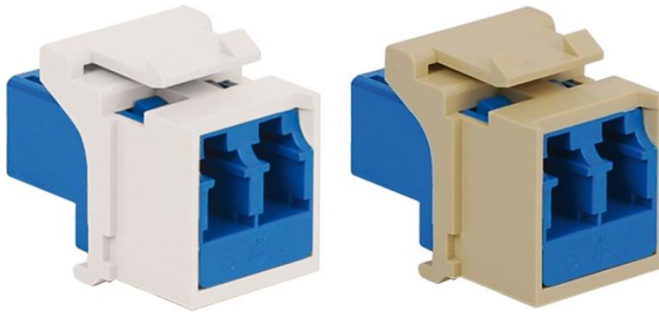

# SM/MM Duplex LC Fiber Optic Module

## Package Includes:

A. Duplex LC Fiber Optic Module, **1 Piece**

B. Dust Cap, **4 Pieces**

## Features and Benefits

- Supports optical applications in bringing fiber to the desktop for both multimode and singlemode
- Viable solution for high speed data transmission and broadband internet
- Small form factor (SFF) adapter reduces space requirements by 50% over conventional fiber connectivity
- Used to join duplex singlemode or multimode fiber optic jumpers
- Compatible with all IC107 faceplates, inserts, surface mount boxes, and blank patch panels
- Compatible with all IC108 furniture faceplates, bezels, and surface mount boxes
- Used with ICC fiber optic products
- Dust Cap included
- Available in ivory and white
- ANSI/TIA-568-C and UL 1863 compliant

#### 3. Dust Cap:

- A. Material: Plastic
- B. Color: White