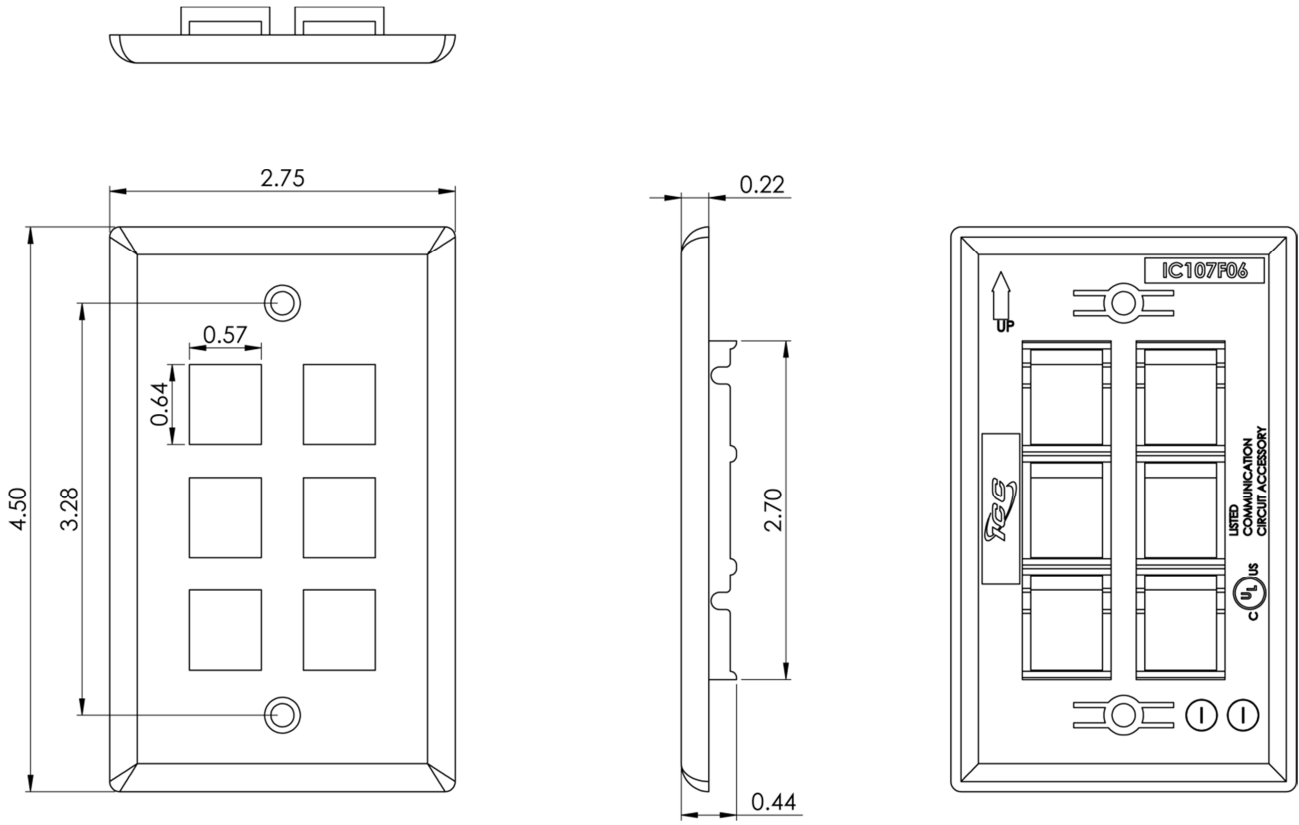

6-Port Single Gang Flat Faceplate

Package Includes:

- A. 6-Port Single Gang Flat Faceplate, **1 Piece**
- B. #6-32 x 3/4" Oval Head, Countersink, Deep Slotted Drive, Machine Screw, **2 Pieces**

Features and Benefits

- Configured to fit standard single gang outlet box
- Designed to support the distribution of voice, data, and other communication needs to the work area for commercial or residential applications
- Rugged and durable construction
- Accommodates a wide variety of easy to snap-in modules, providing configuration flexibility
- Accepts all IC107 modules
- ANSI/TIA-568-C and UL 1863 compliant
- Available in Almond, Black, Gray, Ivory, and White
- Country Of Origin: Taiwan
- TAA Compliant