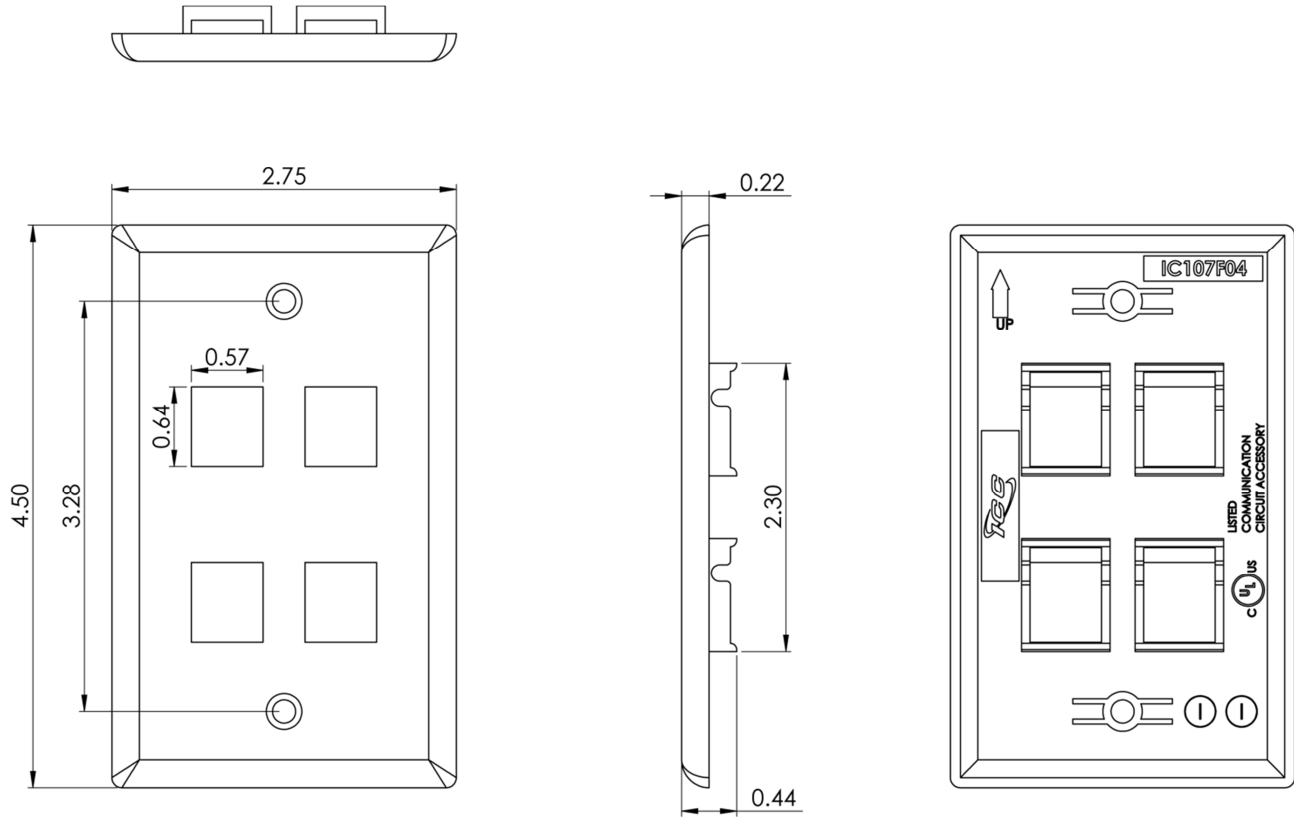

## 4-Port Single Gang Flat Faceplate

### Package Includes:

- A. 4-Port Single Gang Flat Faceplate, **1 Piece**
- B. #6-32 x 3/4" Oval Head, Countersink, Deep Slotted Drive, Machine Screw, **2 Pieces**

### Features and Benefits

- Configured to fit standard single gang outlet box
- Designed to support the distribution of voice, data, and other communication needs to the work area for commercial or residential applications
- Rugged and durable construction
- Accommodates a wide variety of easy to snap-in modules, providing configuration flexibility
- Accepts all IC107 modules
- ANSI/TIA-568-C and UL 1863 compliant
- Available in Almond, Black, Gray, Ivory, and White
- Country Of Origin: Taiwan
- TAA Compliant