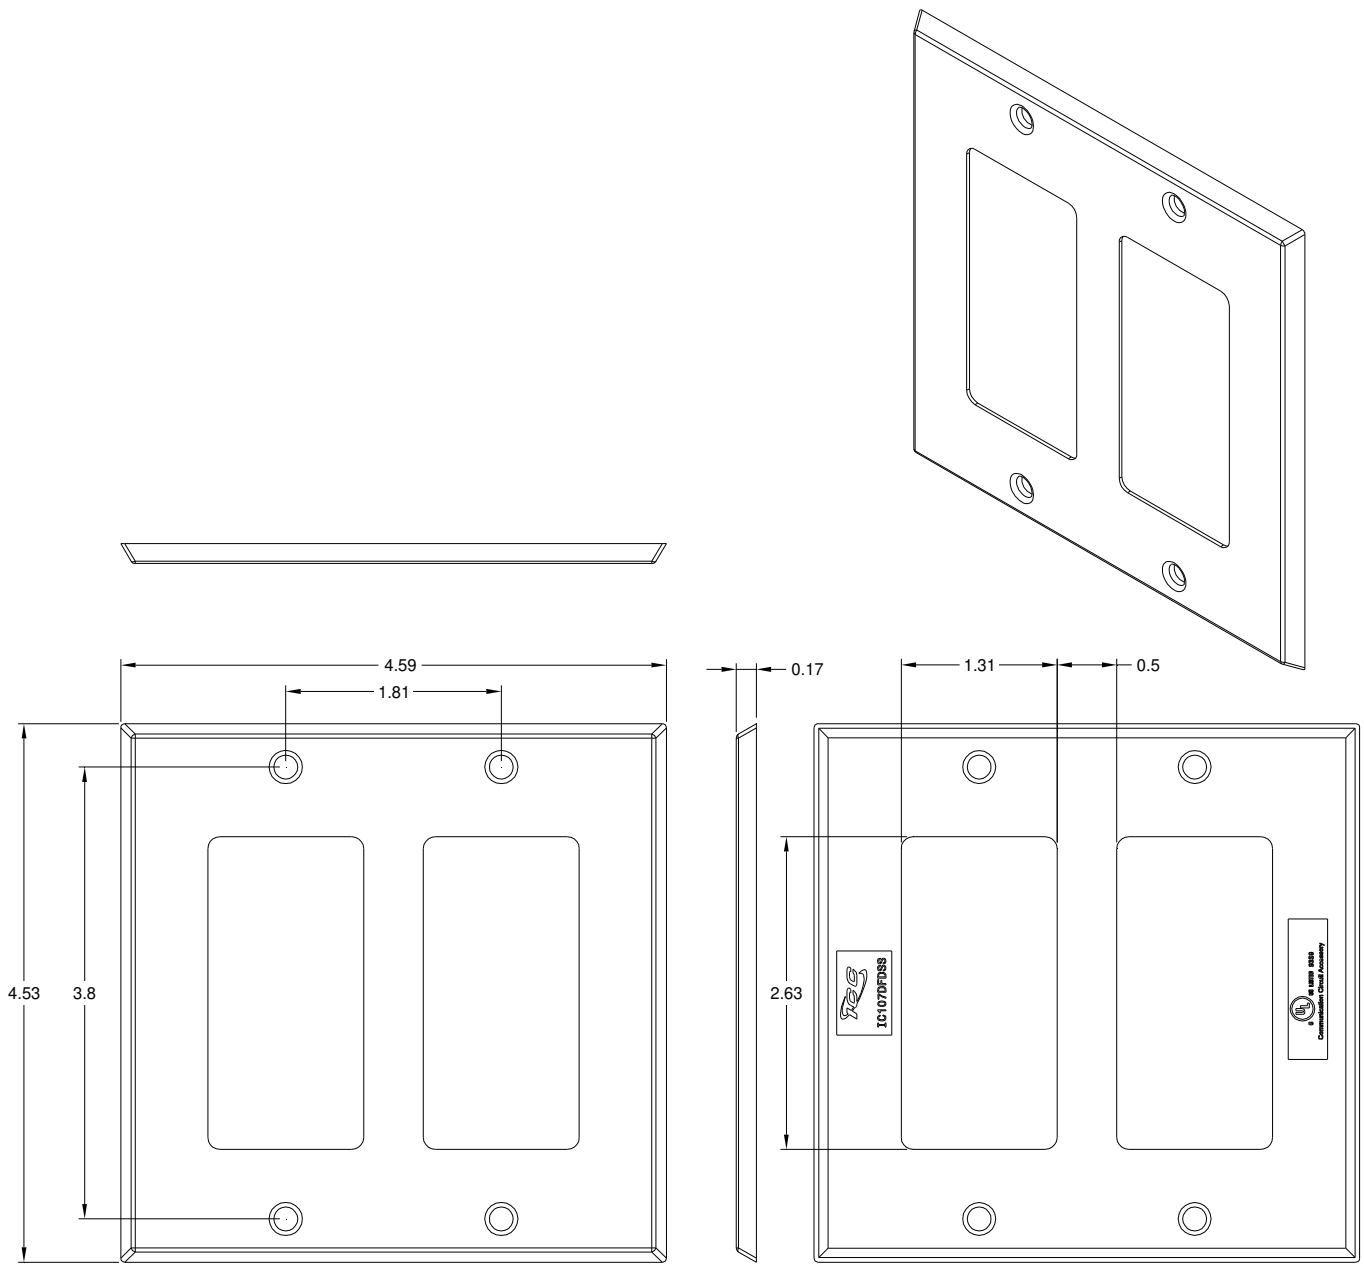

NOTE: UNLESS OTHERWISE SPECIFIED

1. Material: 22 Gauge, AISI 304 Stainless Steel
2. Surface Finish: #4B