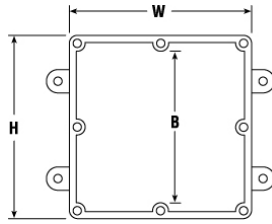

E987R

Carlton®

Molded nonmetallic junction box 6P rated made of thermoplastic. 6 in. H x 6 in. W x 4 in. D.

General

Type:	Molded Nonmetallic 6P Rated
Application:	For indoor or outdoor use.
T&B UPC:	034481066866
T&B Status:	M
Material:	Thermoplastic

Dimension Information

Dimensions H x W x D (in.): 6 x 6 x 4