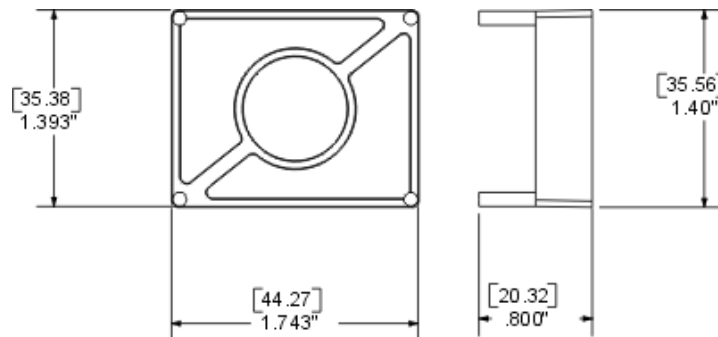

MC-180 Door Channel Magnet

MC-180

- The MC-180 is designed to be mounted in the top channel of a metal entry/exit door
- Legs of the magnet case can be clipped to accommodate a more shallow channel
- UL Fire Rated 10C
- Lifetime Warranty

180MC-12

8080-TMC

DOOR CHANNEL MAGNET

MC-180

- ◆ The MC-180 is designed to be mounted in the top channel of a metal entry/exit door.
- ◆ Legs of the magnet case can be clipped to accommodate a more shallow channel.