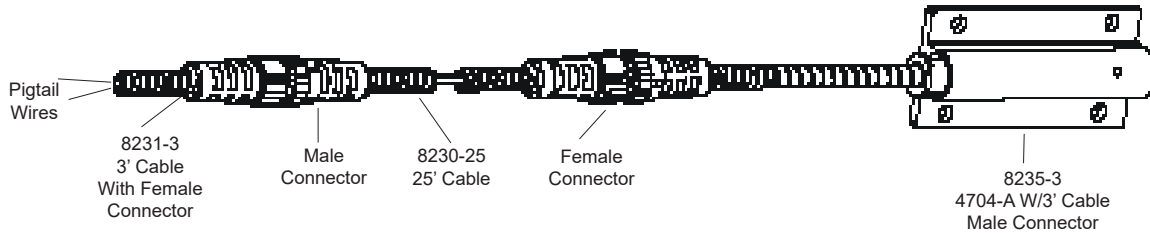

Part Numbers:

8235-3	4704A w/3' #5702 armored cable w/male connector
8237-3	3' #5702 armored w/male connector
8230-25	25' #5702 armored cable w/1 male and 1 female connector
8231-3	3' #5702 armored cable w/female connector
8307-3	4704A w/3' #8278 coated armored cable w/male connector
8316-3	3' #8278 coated armored cable w/male connector
8310-25	25' #8278 coated armored cable w/1 male and 1 female connector
8311-3	3' #8278 coated armored cable w/female connector

Armored Cable Accessories

Part Numbers:

8868	Water Resistant Armored Cable Electrical Knock-out Junction Box Connector.
8979	Water Resistant Armored Cable Electrical Junction Box Connector.
8949	Steel Cable Clamp - .25 Diameter
8950	Steel Cable Clamp - .312 Diameter
8681	Nylon Cable Clamp - 1/4" Diameter
7412	Nylon Cable Clamp - 5/16" Diameter